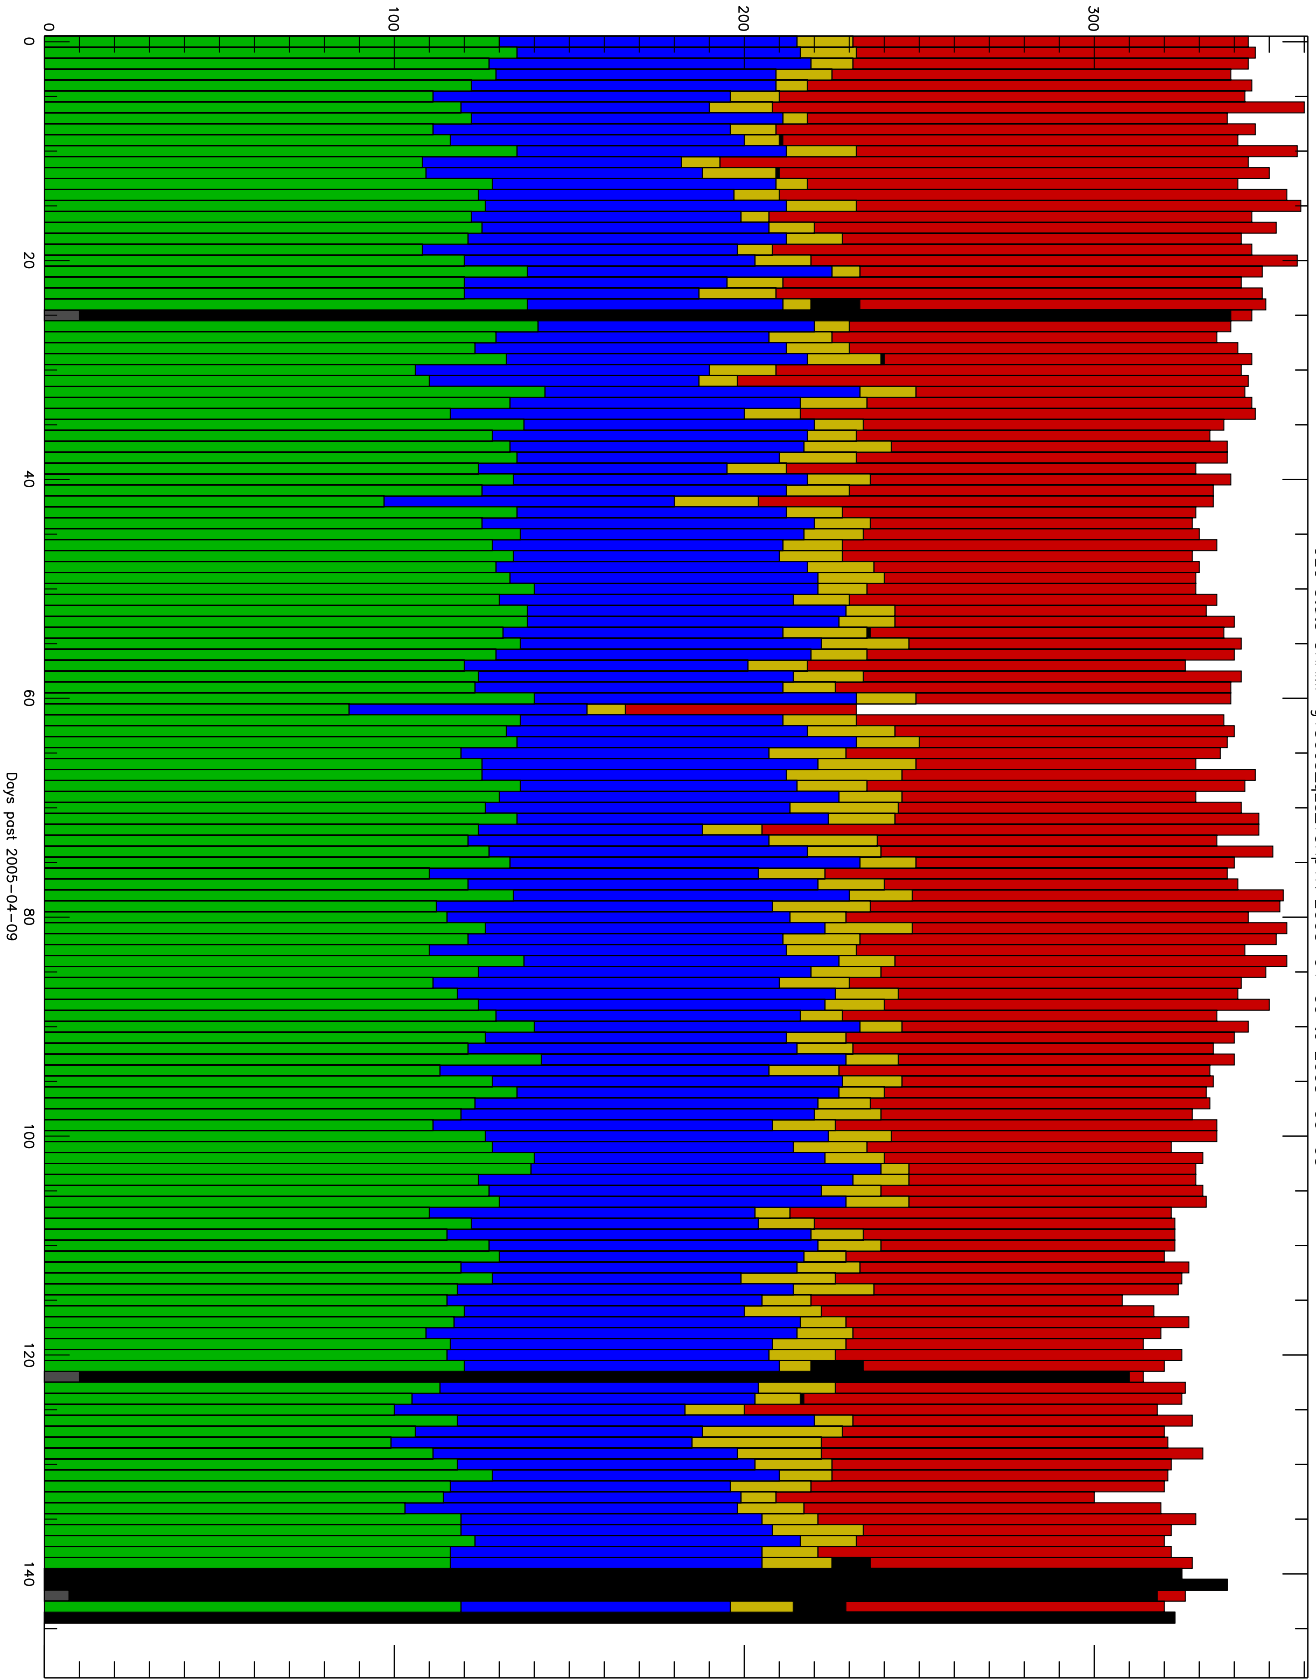

Number of occultations

GEO stats CHAMP g150c5-q2s\_10kp1N 2005-04-09 to 2005-09-05

- CAL-F
- RET-F
- CAL-U
- RET-U
- OCL-F
- RET-U
- OCL-F
- OCL-U
- OCL-P