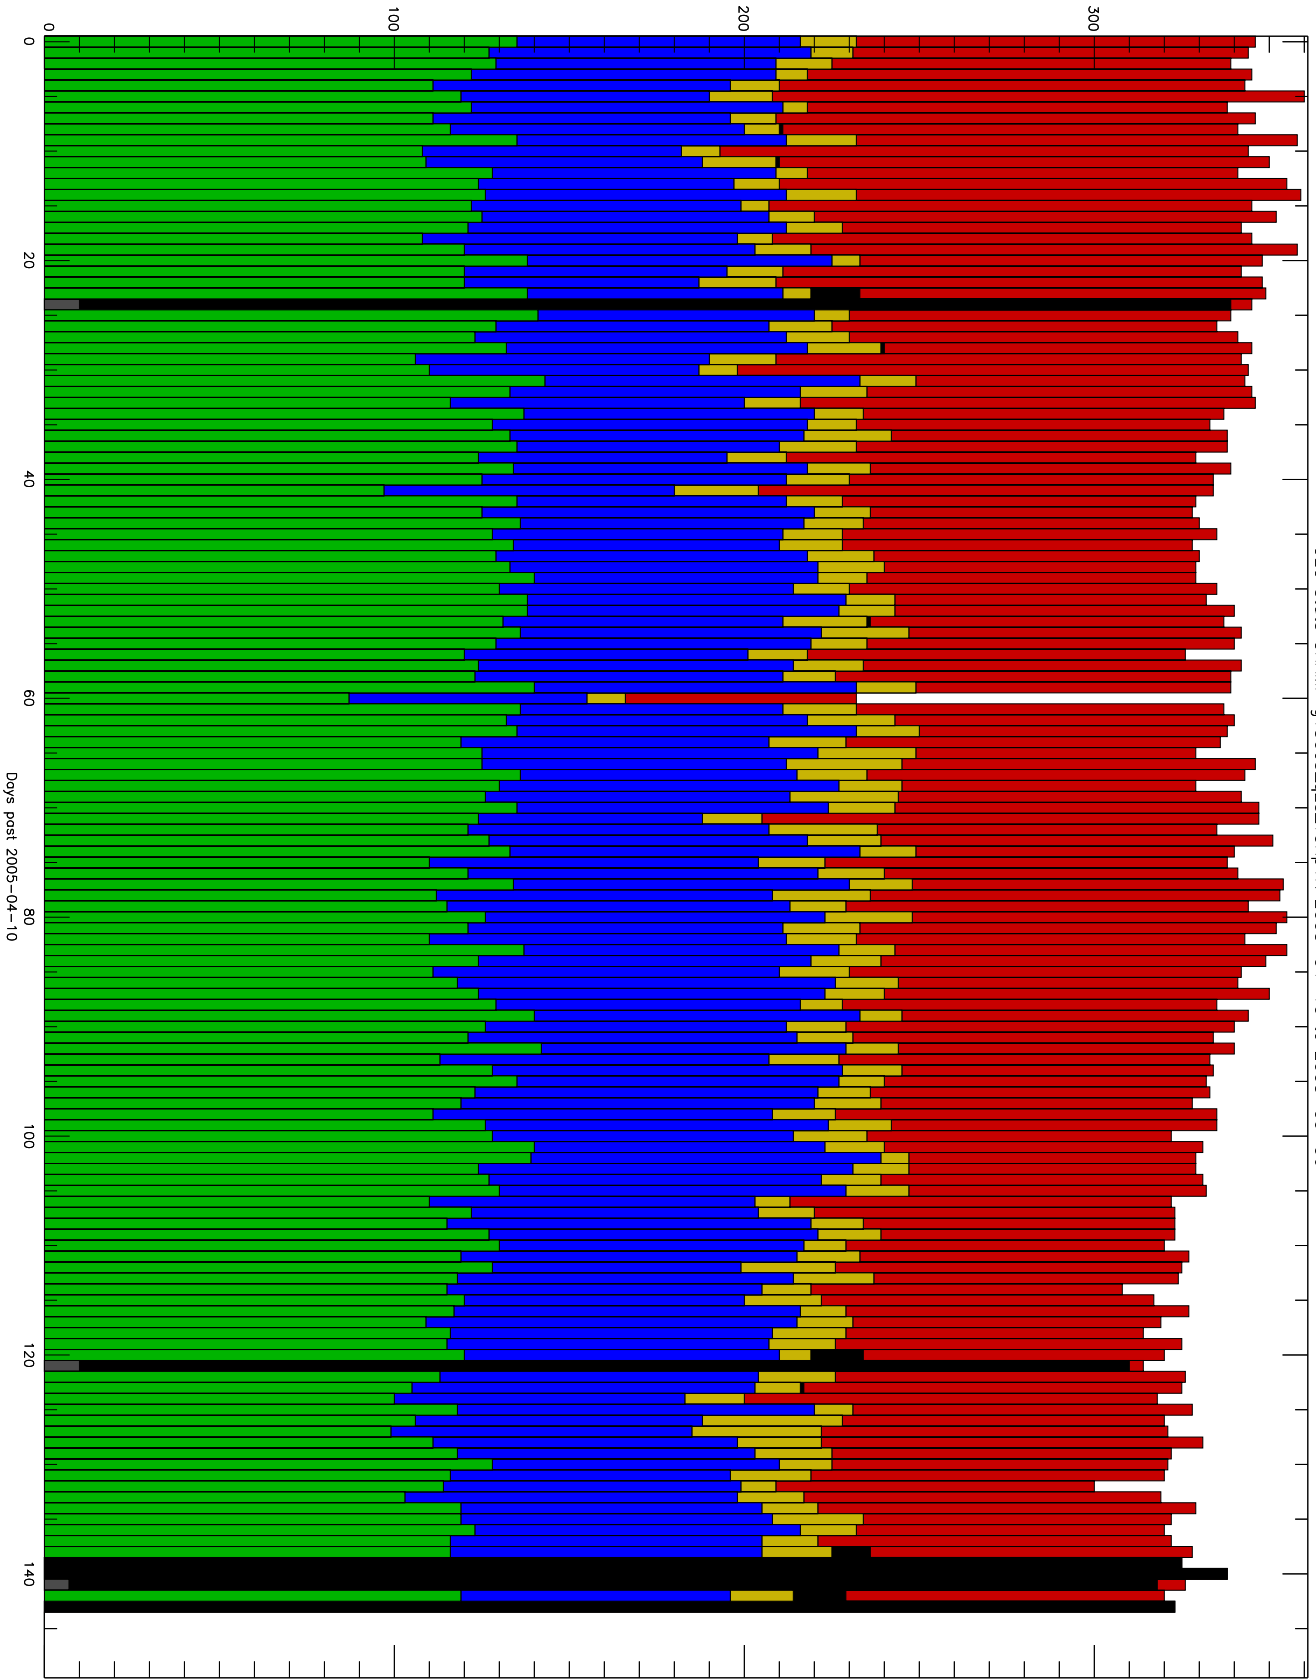

Number of occultations

GEO stats CHAMP g150c5-q2s_10Kp1N 2005-04-10 to 2005-09-06

- CAL-F
- RET-F
- RET-U
- OCL-F
- OCL-U
- OCL-P