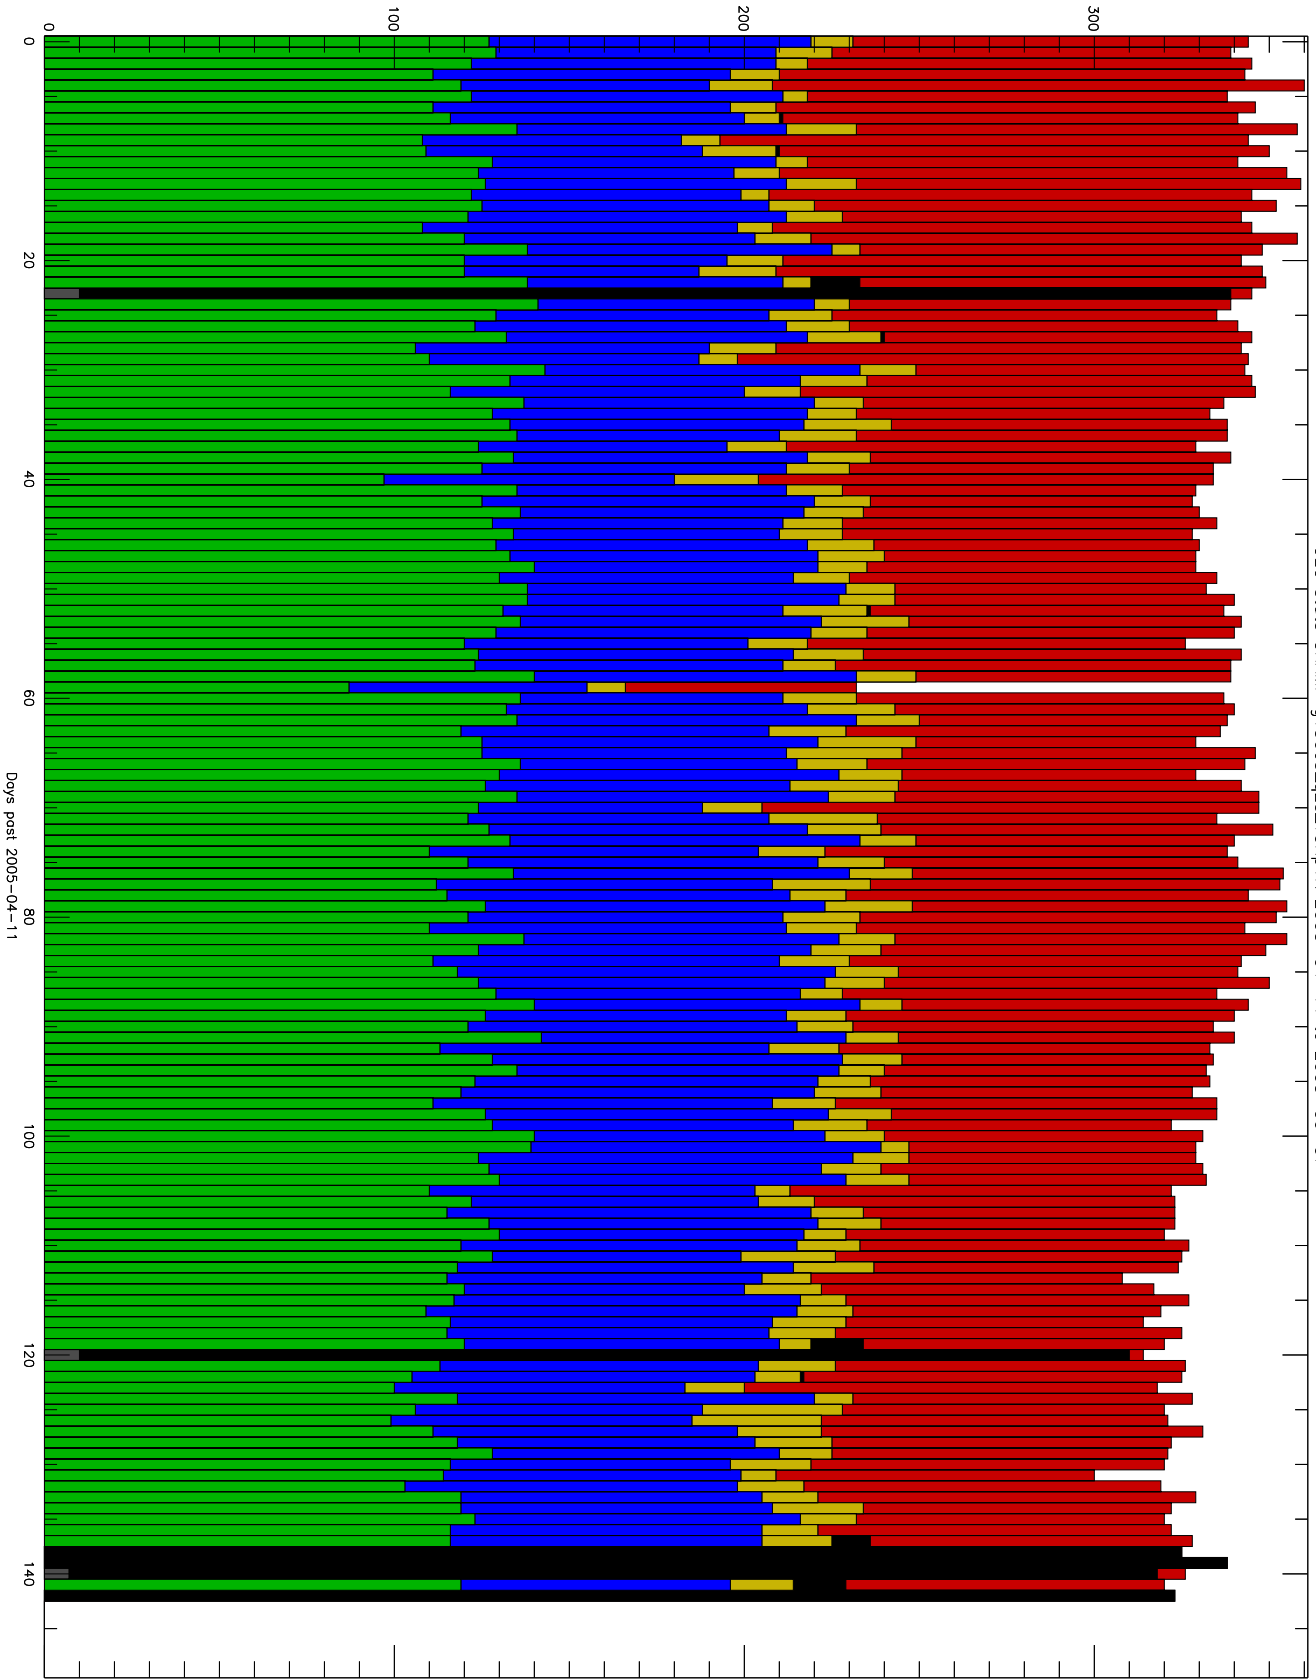

Number of occultations

GEO stats CHAMP g150c5-q2s_10kp1N 2005-04-11 to 2005-09-07

- CAL-F
- RET-F
- CAL-U
- RET-U
- OCL-F
- OCL-U
- OCL-P