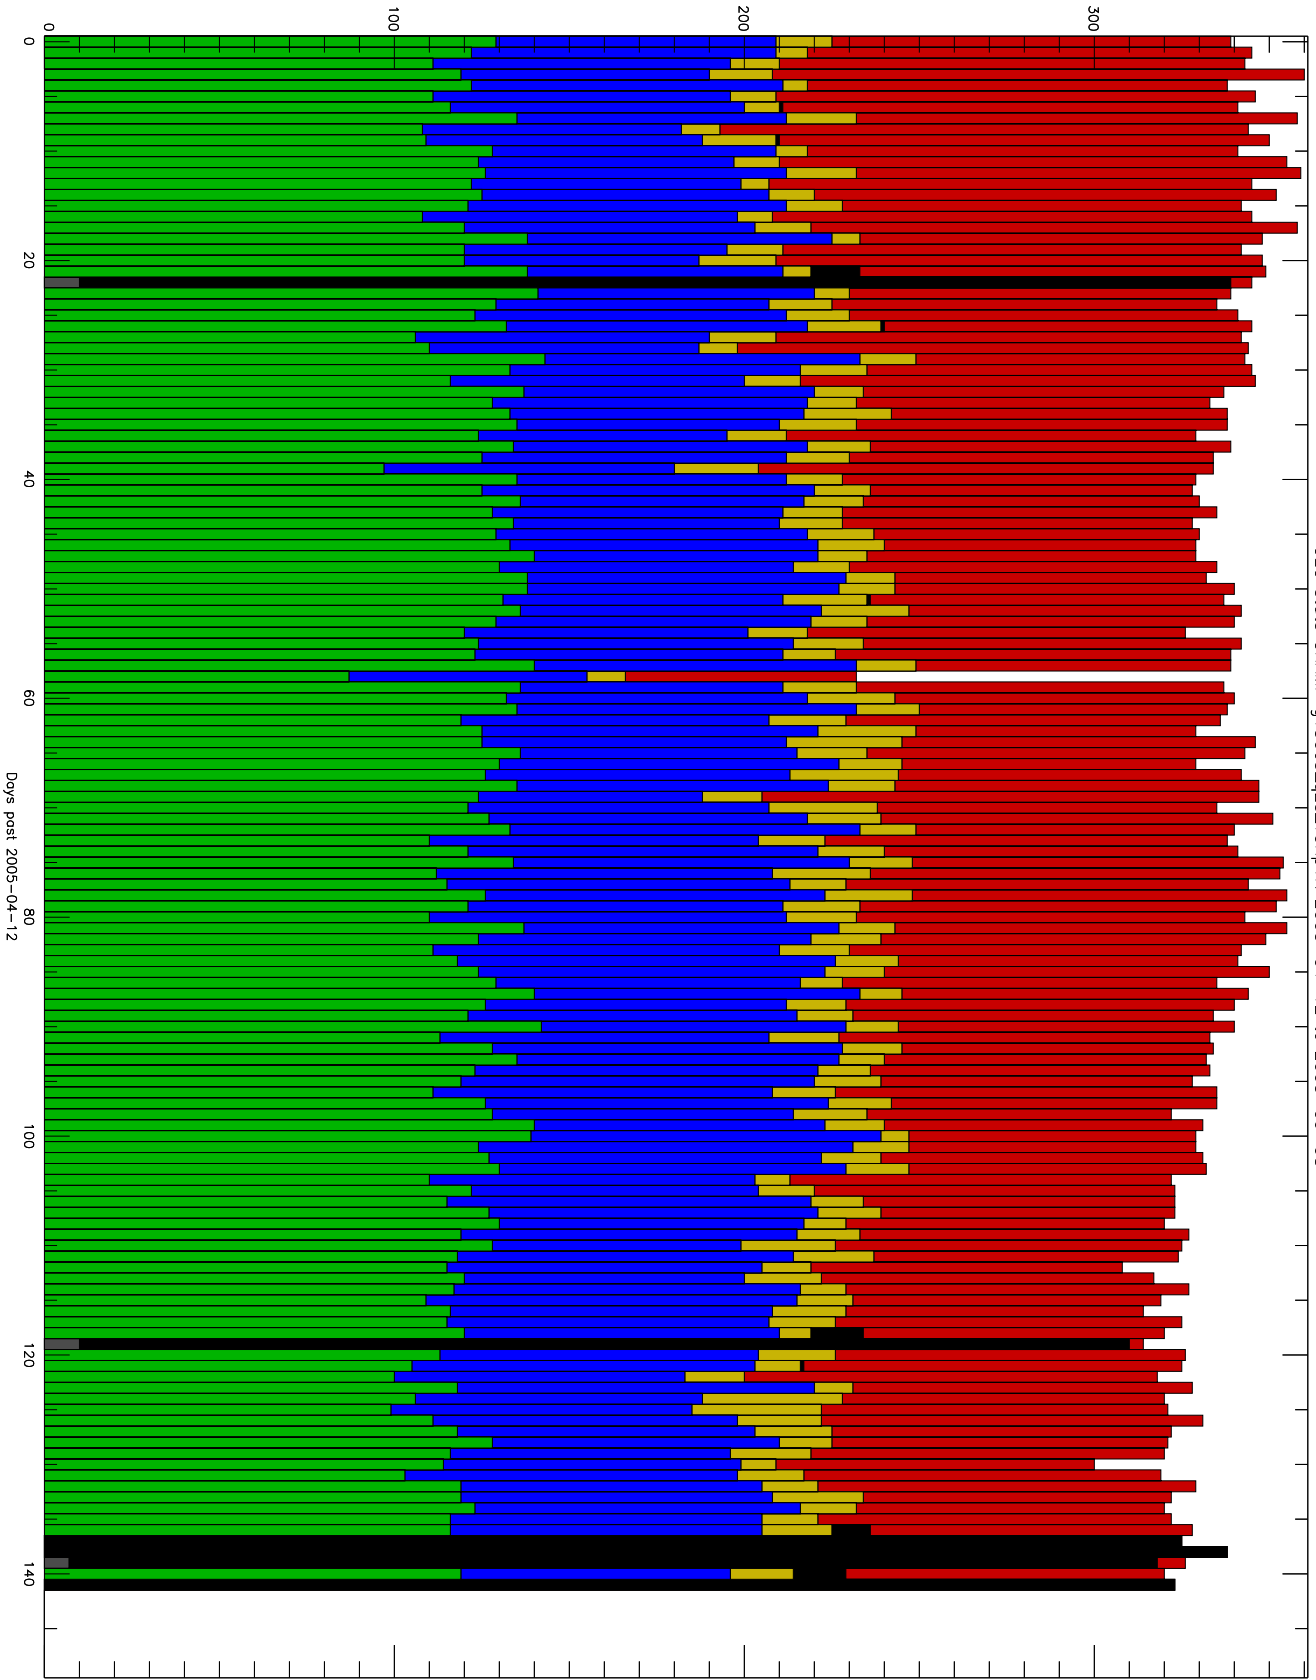

Number of occultations

GEO stats CHAMP g150c5-q2s\_10kp1N 2005-04-12 to 2005-09-08

- CAL-F
- RET-F
- CAL-U
- RET-U
- OCL-F
- OCL-U
- OCL-P