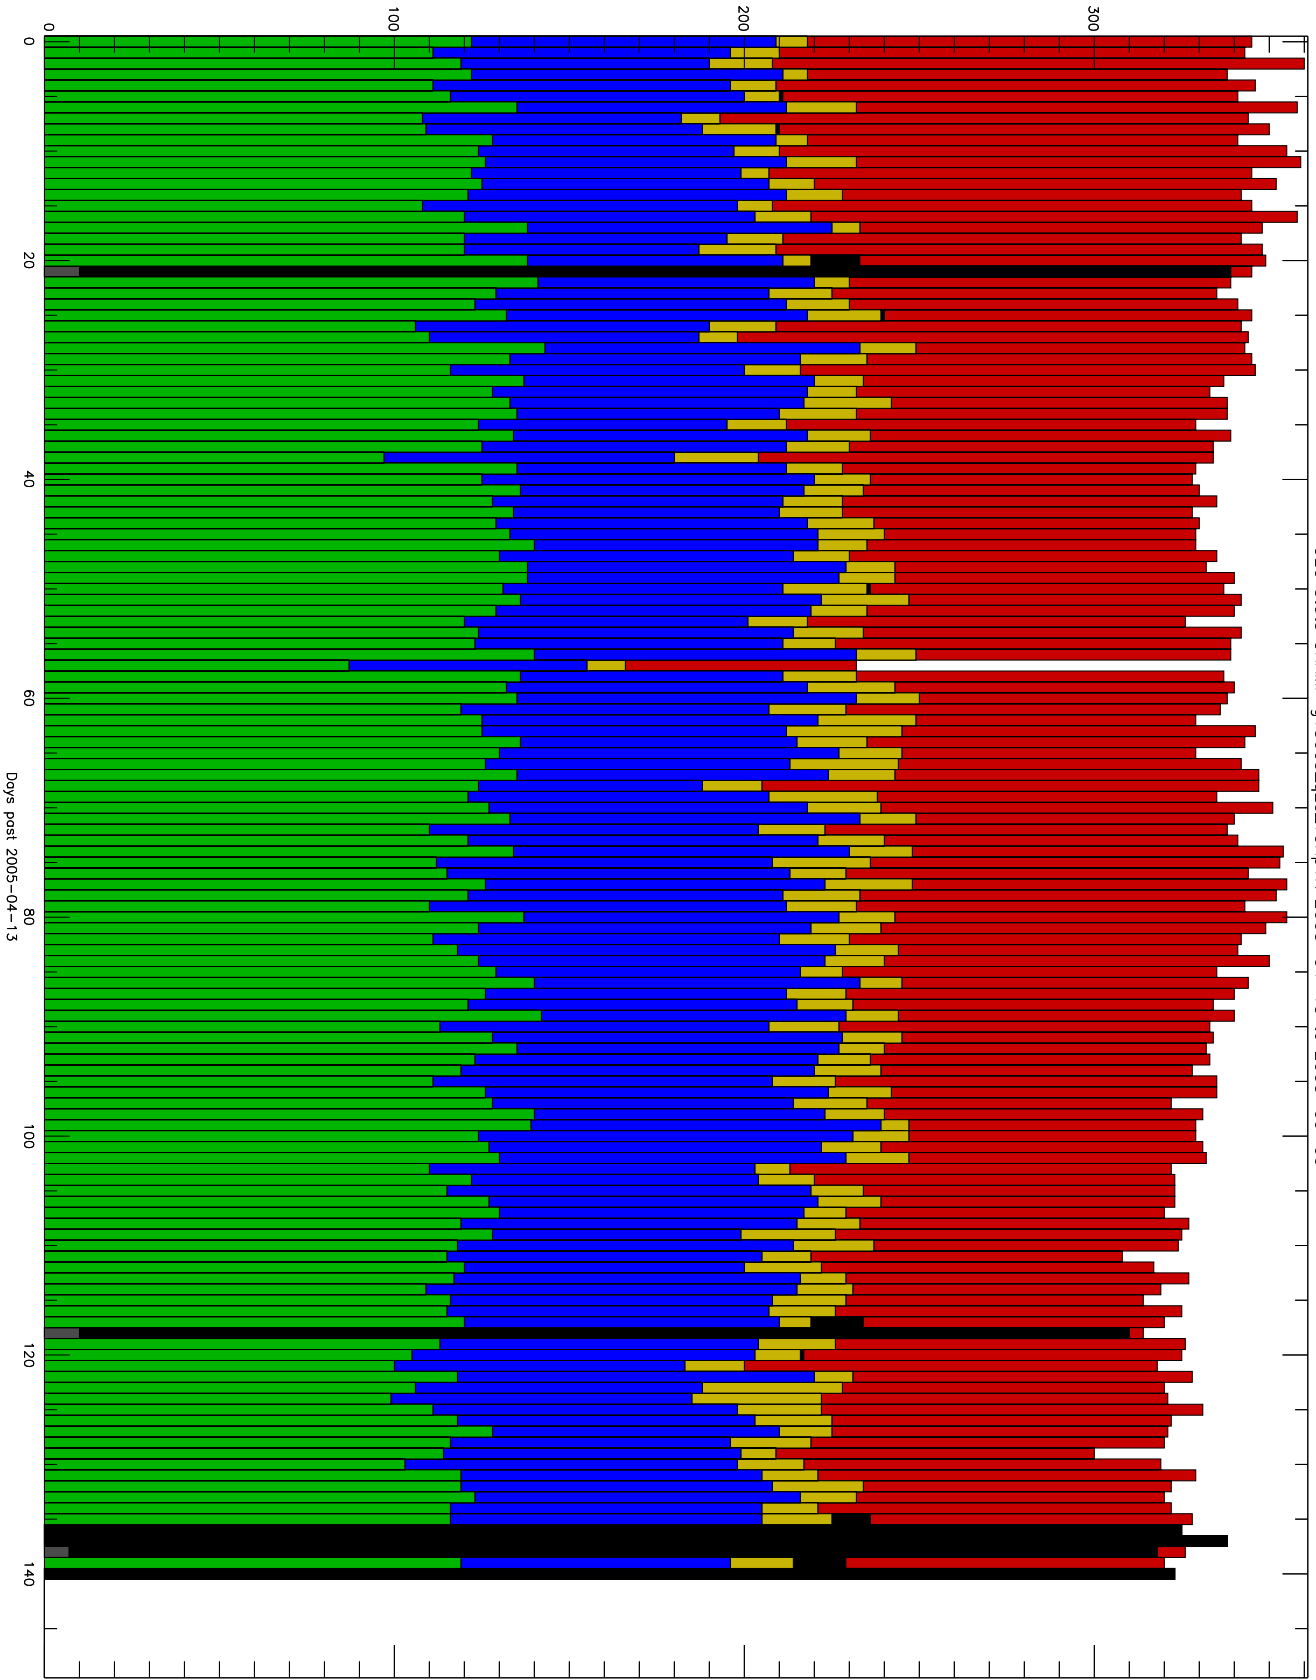

Number of occultations

GEO stats CHAMP g150c5-q2s_10kp1N 2005-04-13 to 2005-09-09

- CAL-F
- CAL-U
- RET-F
- RET-U
- OCL-F
- OCL-U
- OCL-P