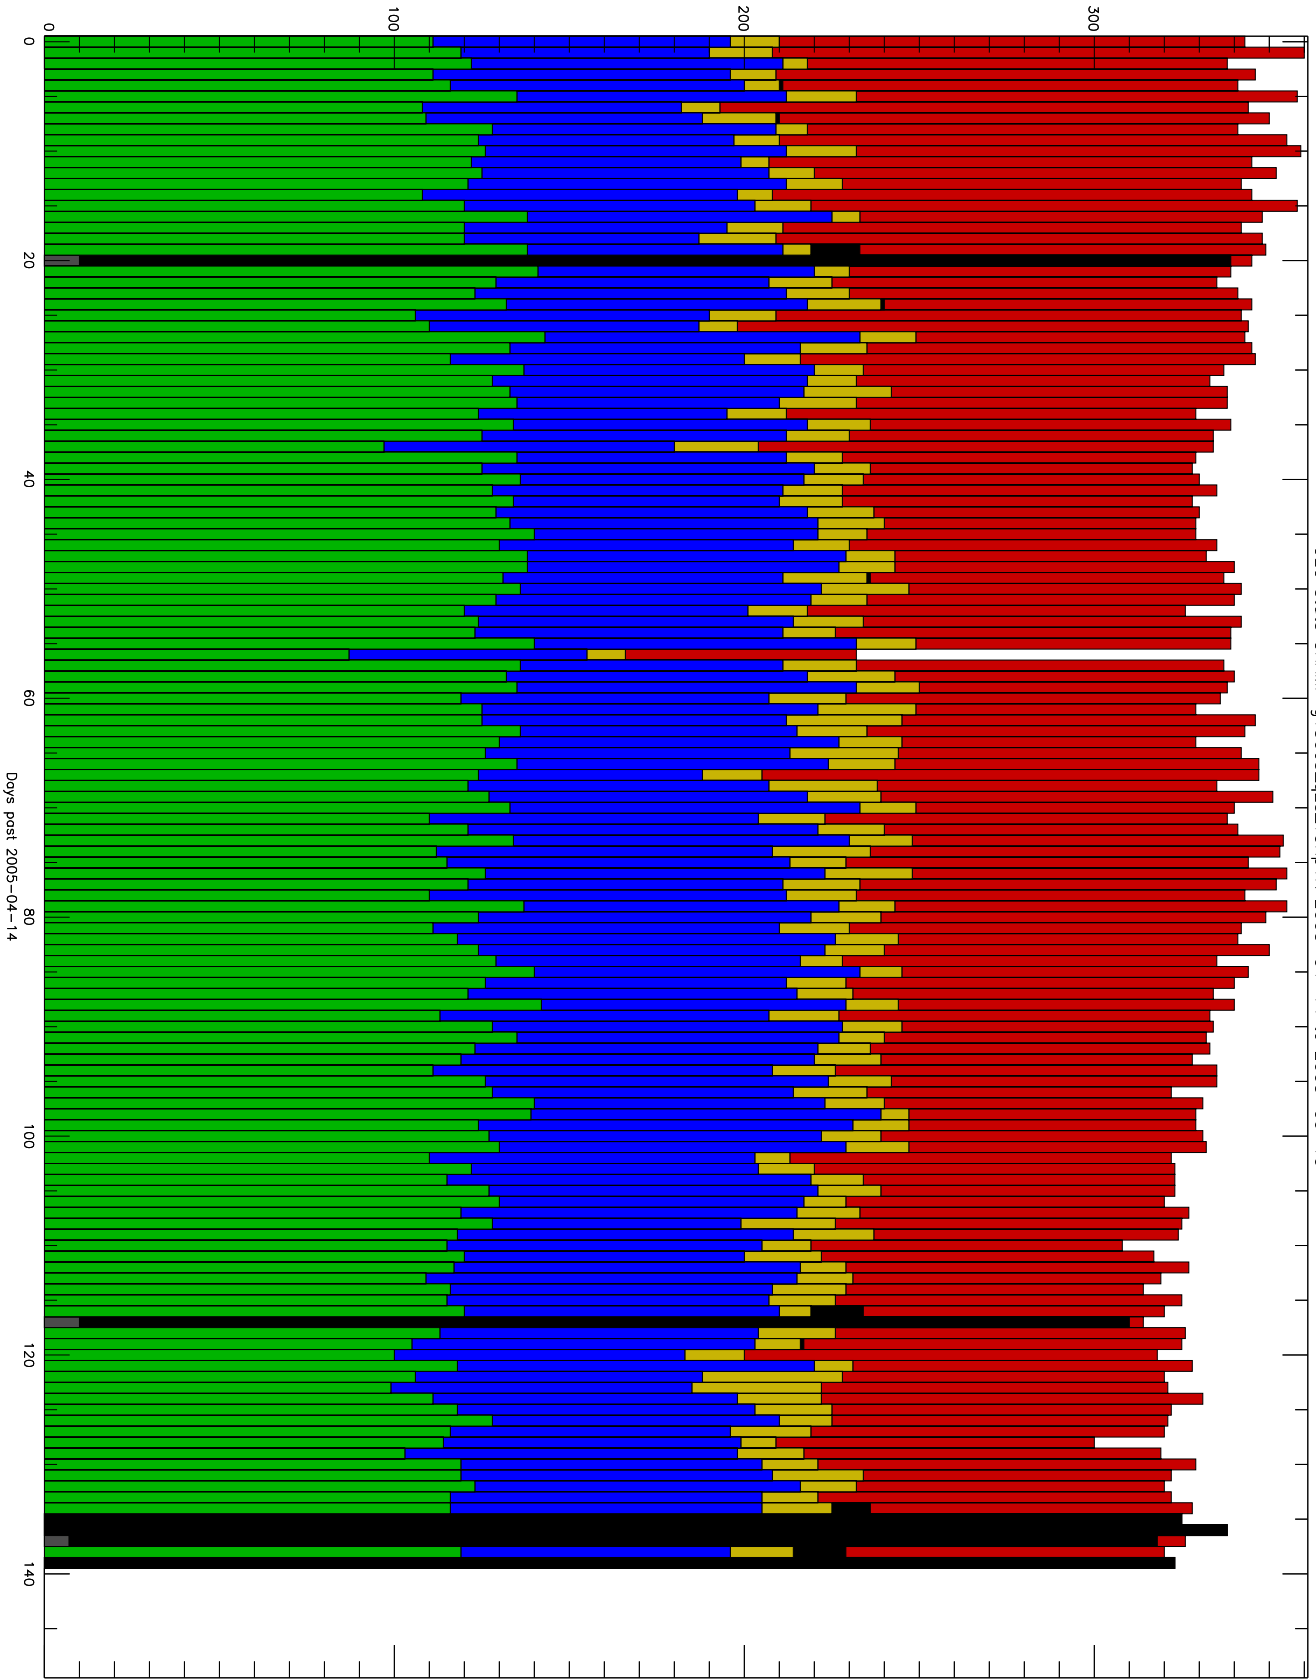

Number of occultations

GEO stats CHAMP g150c5-q2s_10Kp1N 2005-04-14 to 2005-09-10

- CAL-F
- RET-F
- CAL-U
- RET-U
- OCL-F
- OCL-U
- OCL-P