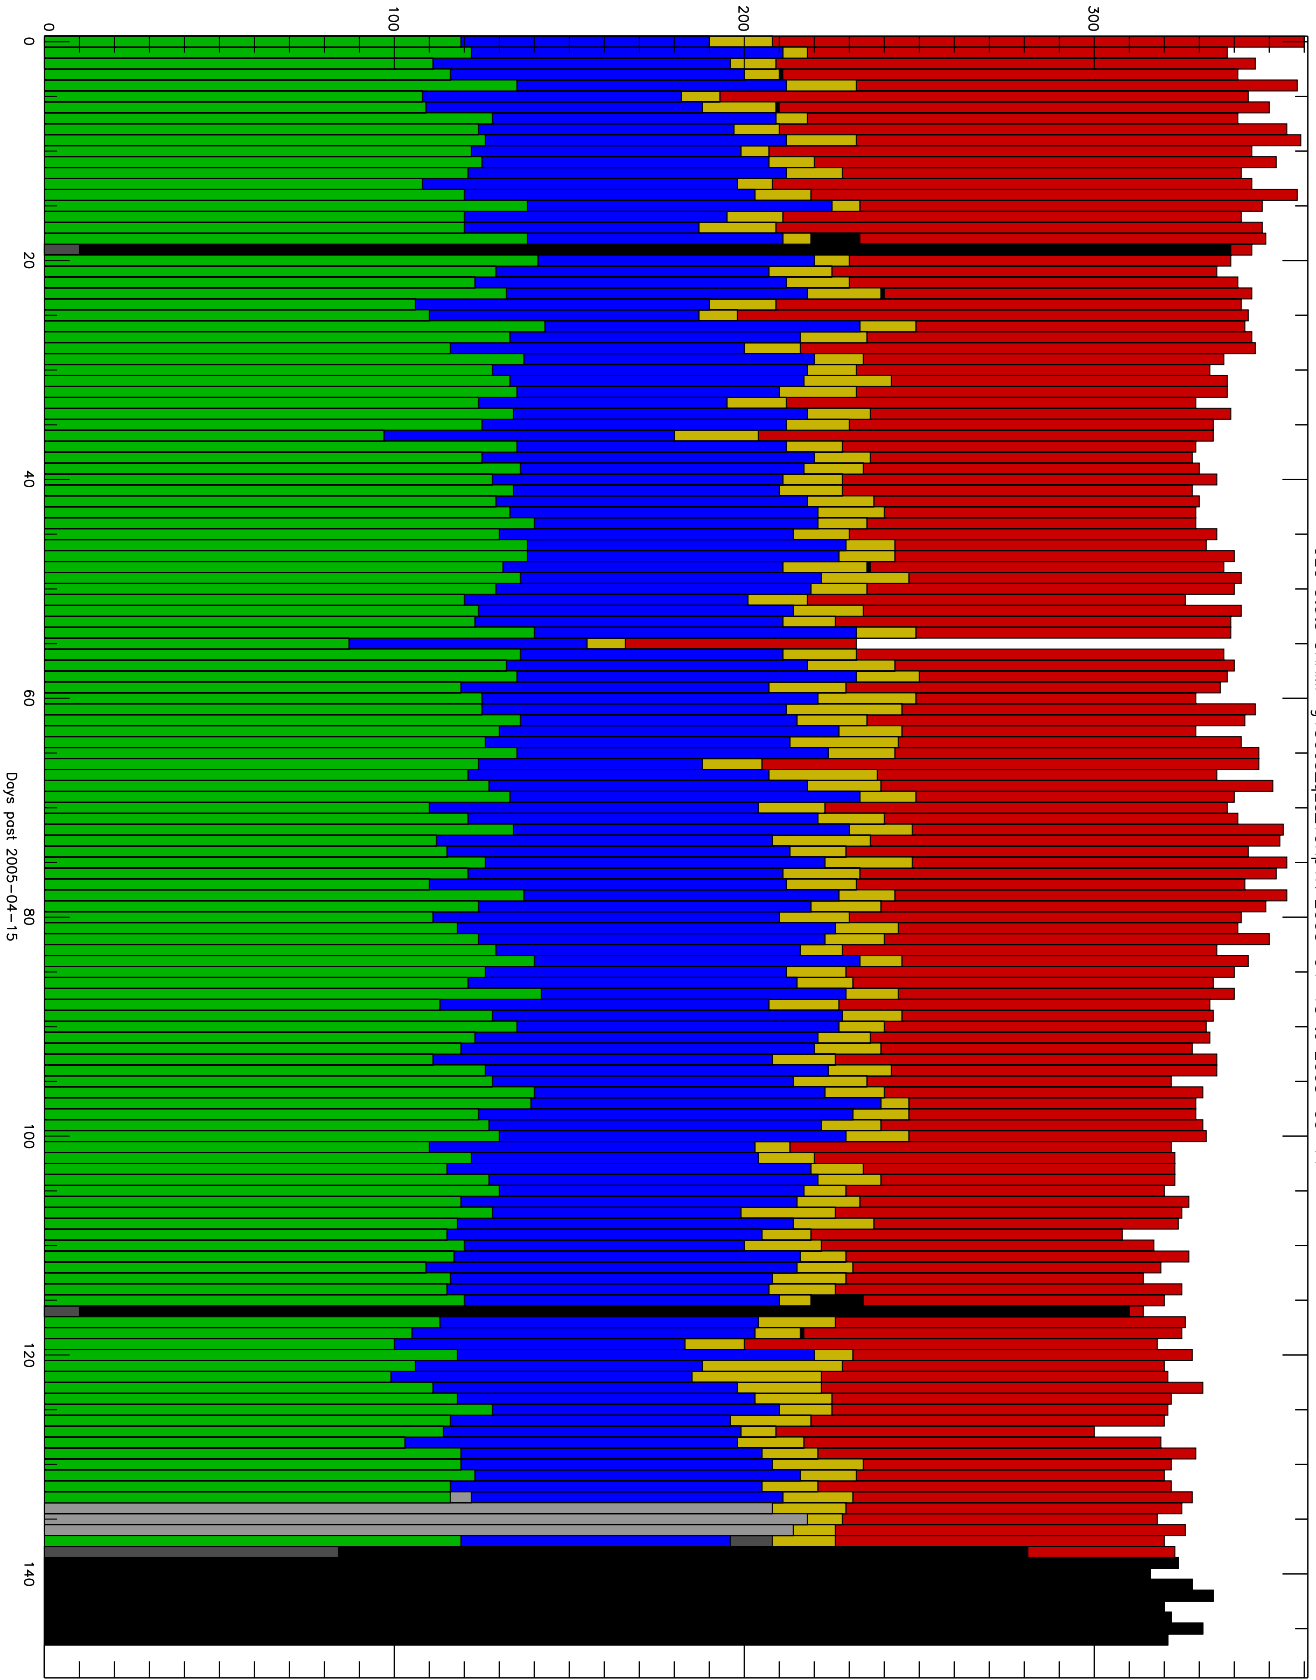

Number of occultations

GEO stats CHAMP g150c5-q2s_10kp1N 2005-04-15 to 2005-09-11

- CAL-F
- RET-F
- CAL-U
- RET-U
- OCL-F
- OCL-U
- OCL-P