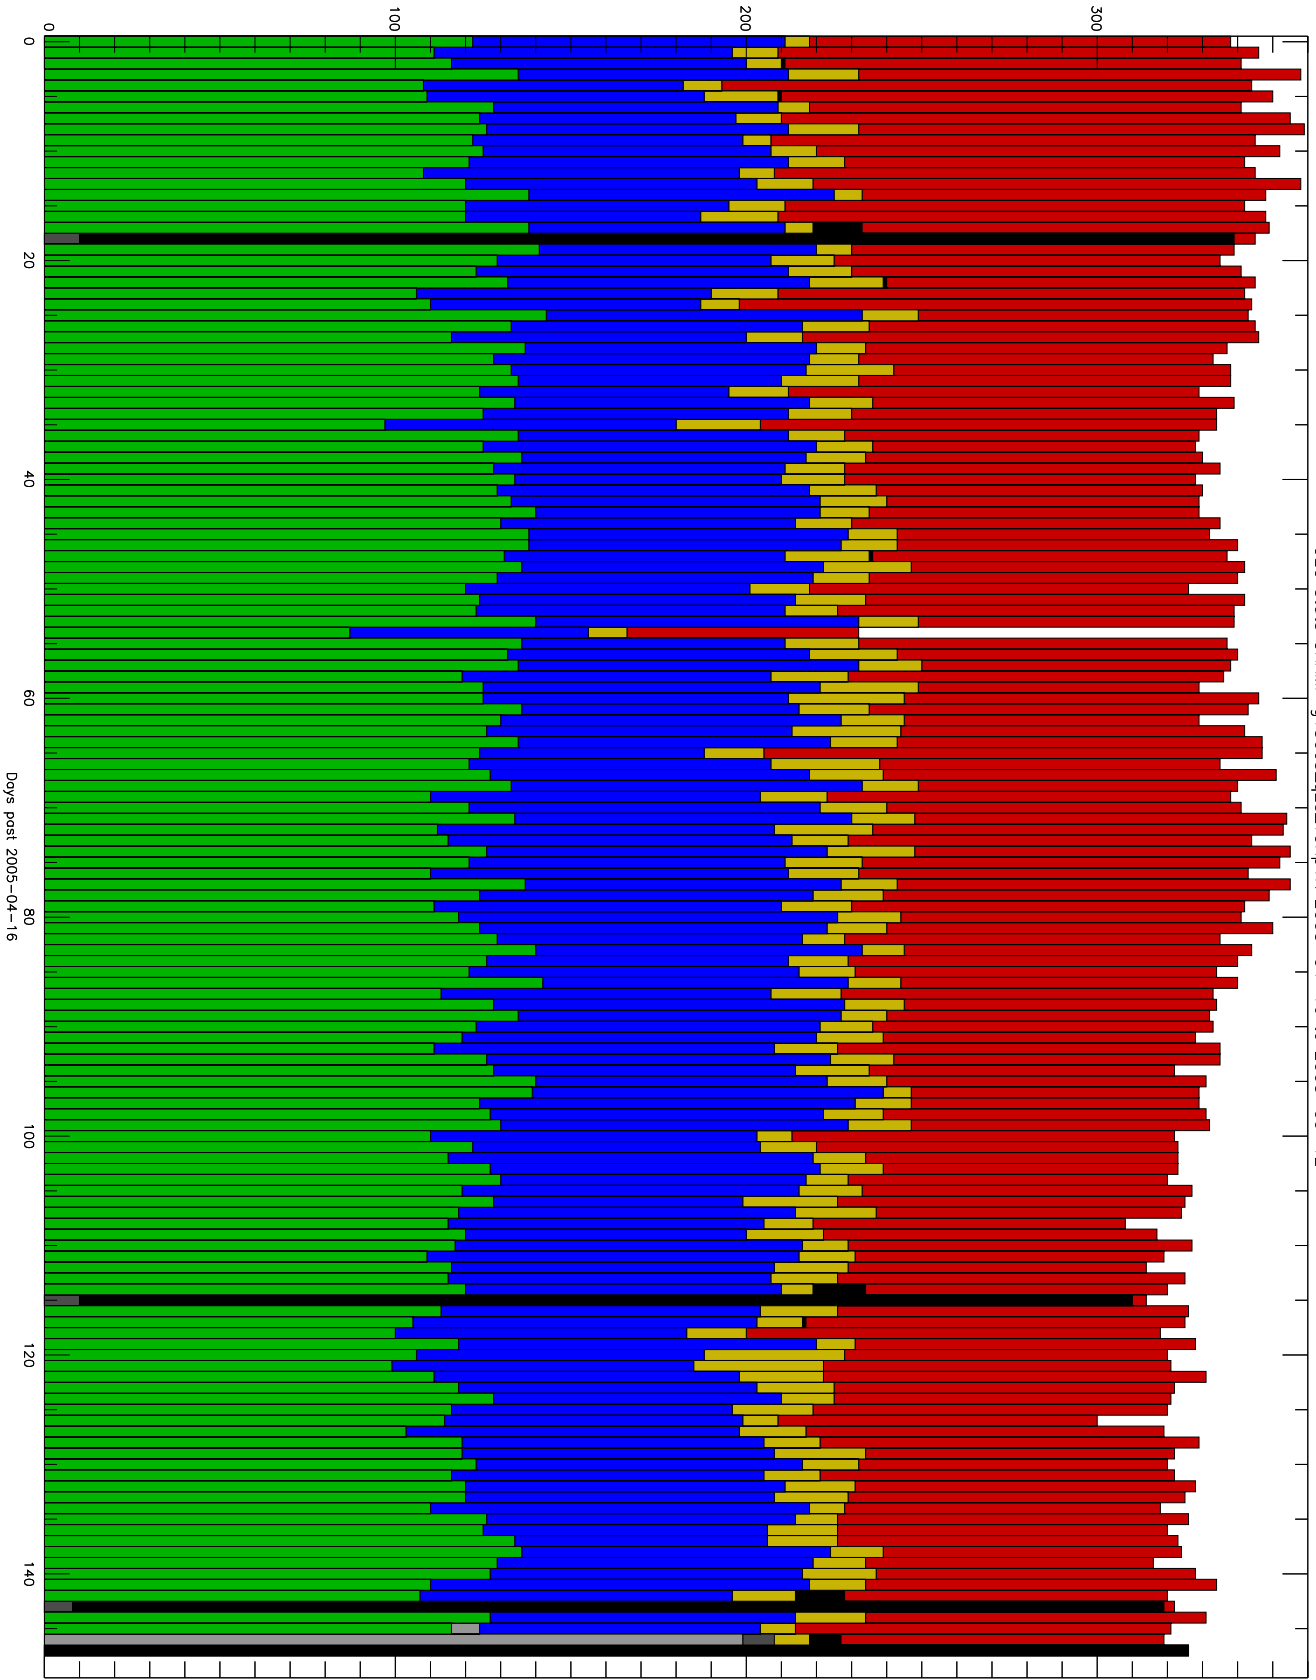

Number of occultations

GEO stats CHAMP g150c5-q2s\_10kp1N 2005-04-16 to 2005-09-12

- CAL-F
- CAL-U
- RET-F
- RET-U
- OCL-F
- OCL-U
- OCL-P