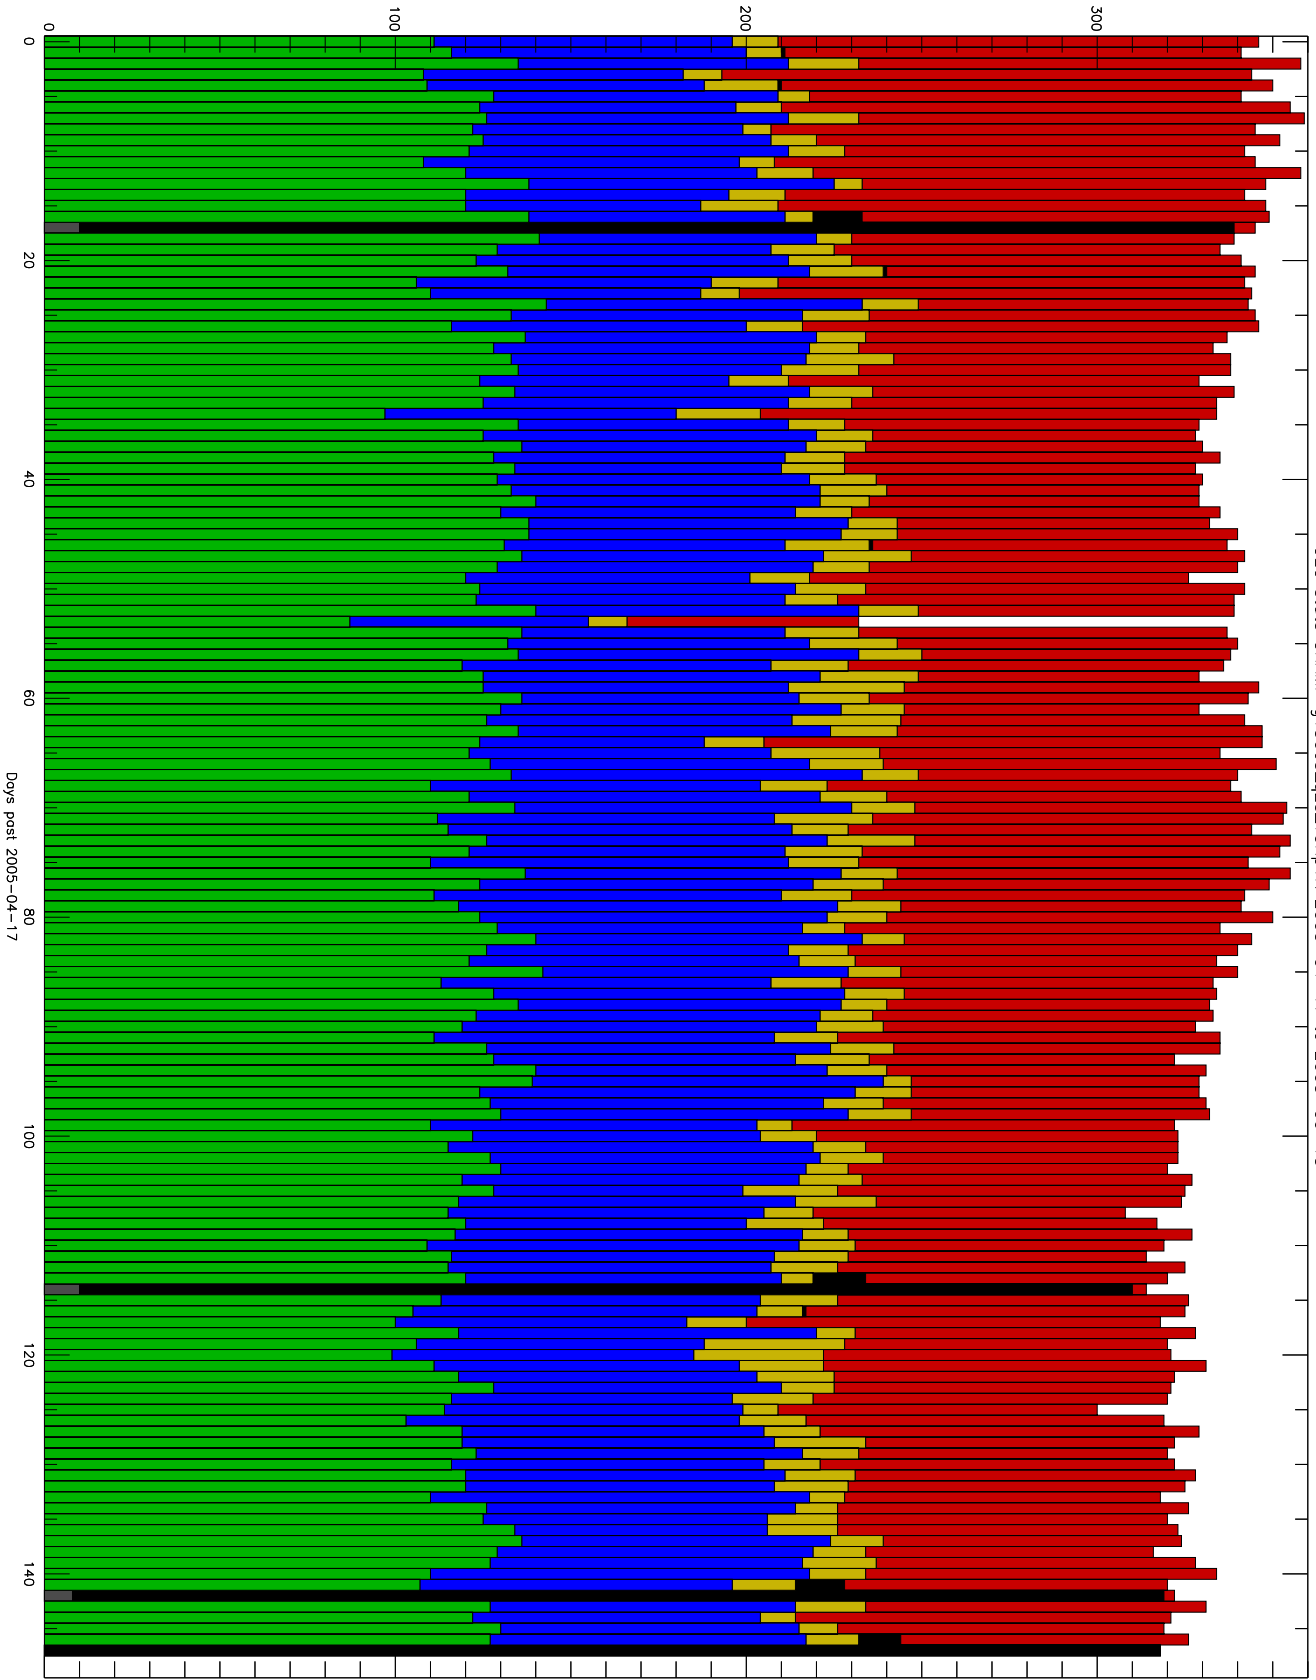

Number of occultations

GEO stats CHAMP g150c5-q2s_10Kp1N 2005-04-17 to 2005-09-13

- CAL-F
- RET-F
- CAL-U
- RET-U
- OCL-F
- OCL-U
- OCL-P