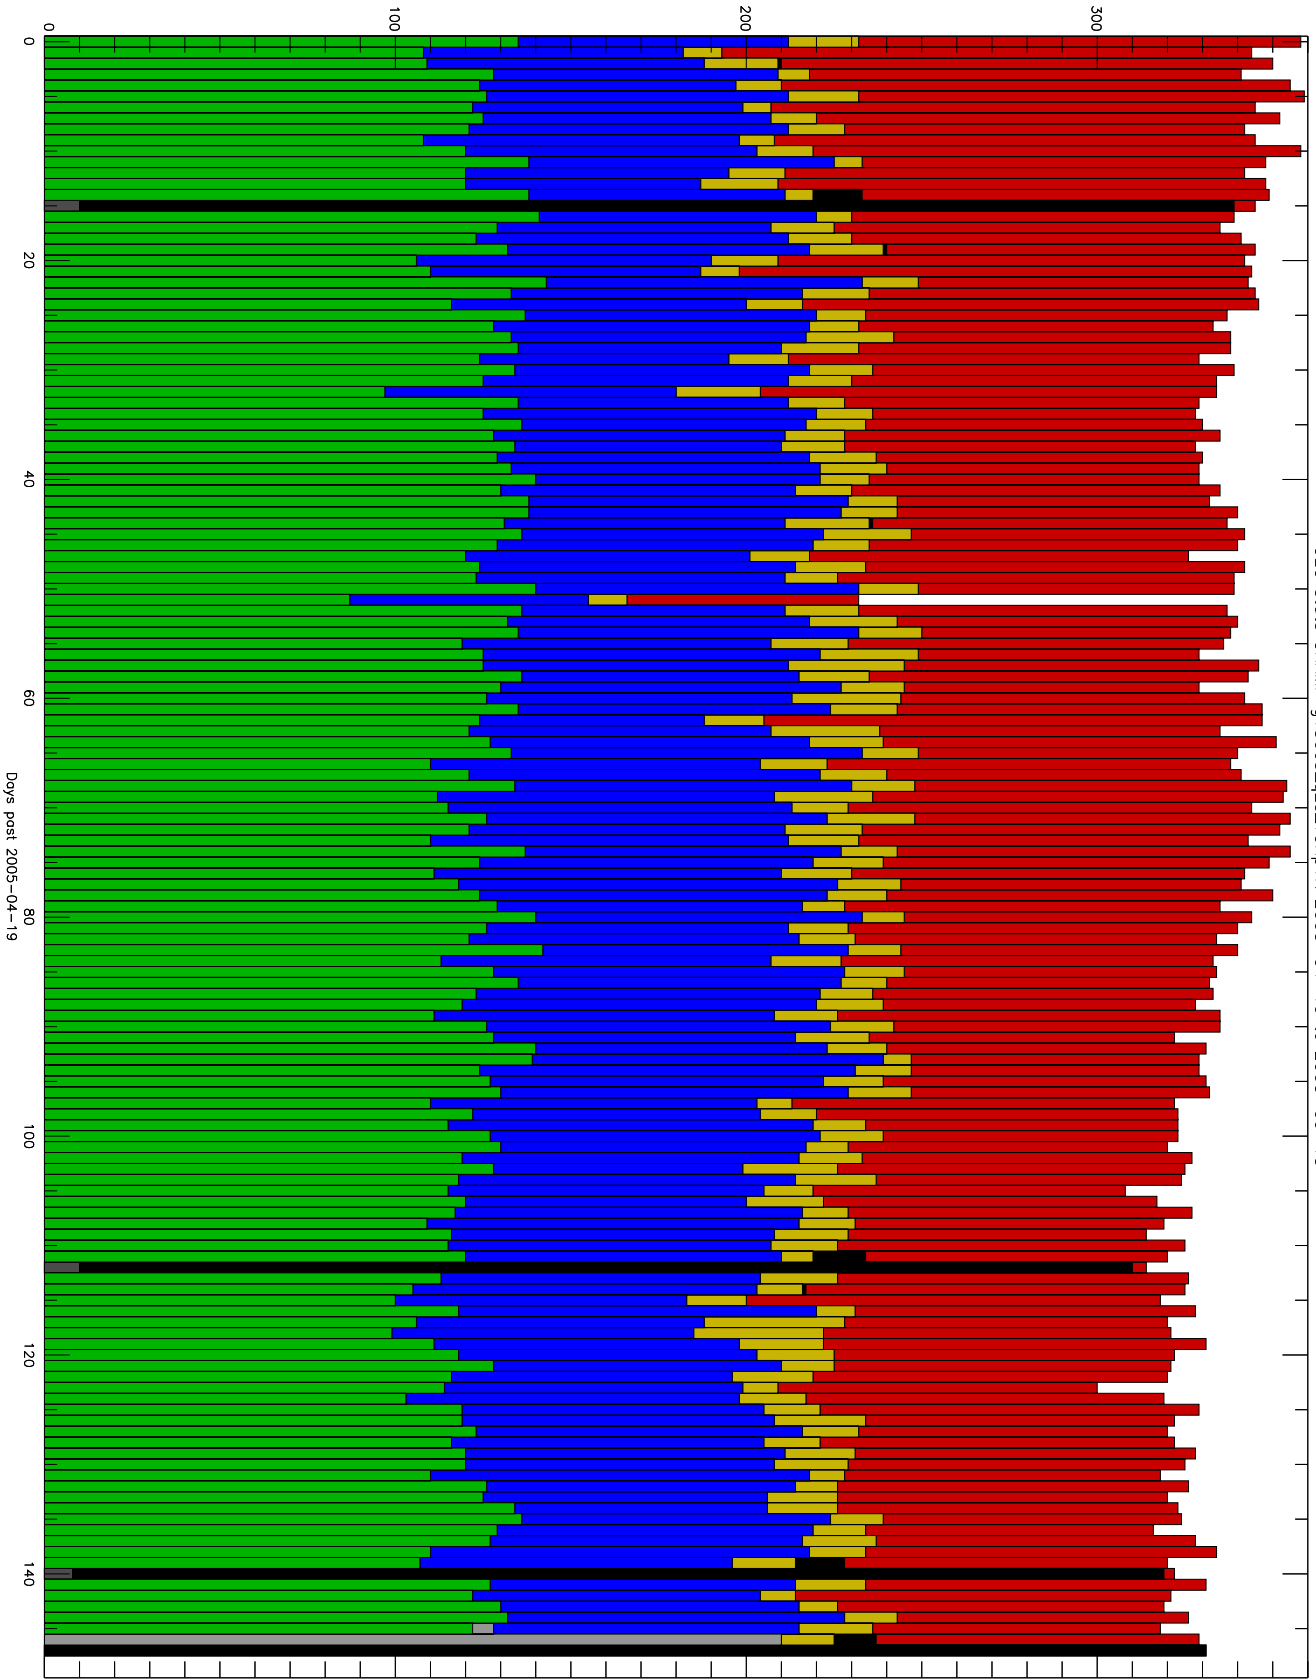

Number of occultations

GEO stats CHAMP g150c5-q2s-10kp1N 2005-04-19 to 2005-09-15

- CAL-F
- CAL-U
- RET-F
- RET-U
- OCL-F
- OCL-U
- OCL-P