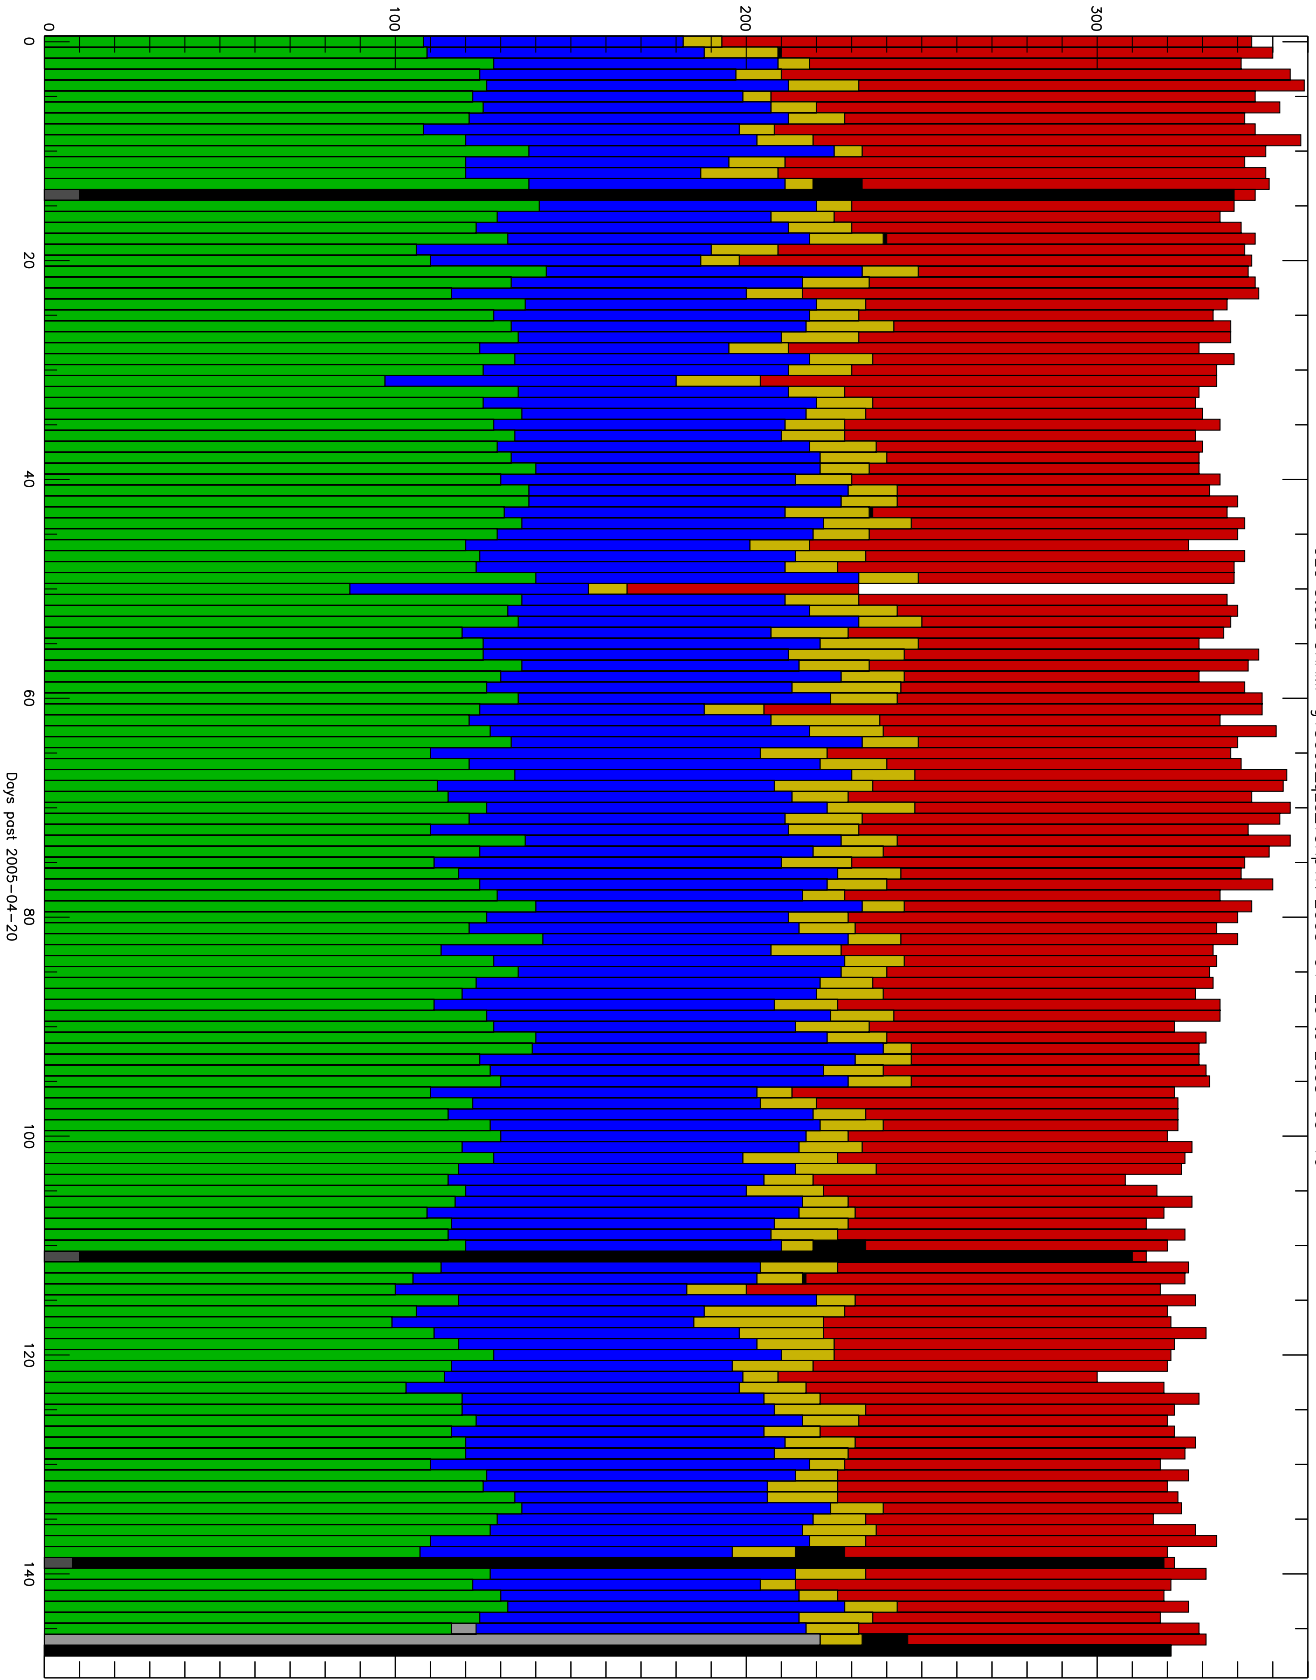

Number of occultations

GEO stats CHAMP g150c5-q2s-10kp1N 2005-04-20 to 2005-09-16

- CAL-F
- RET-F
- CAL-U
- RET-U
- OCL-F
- OCL-U
- OCL-P