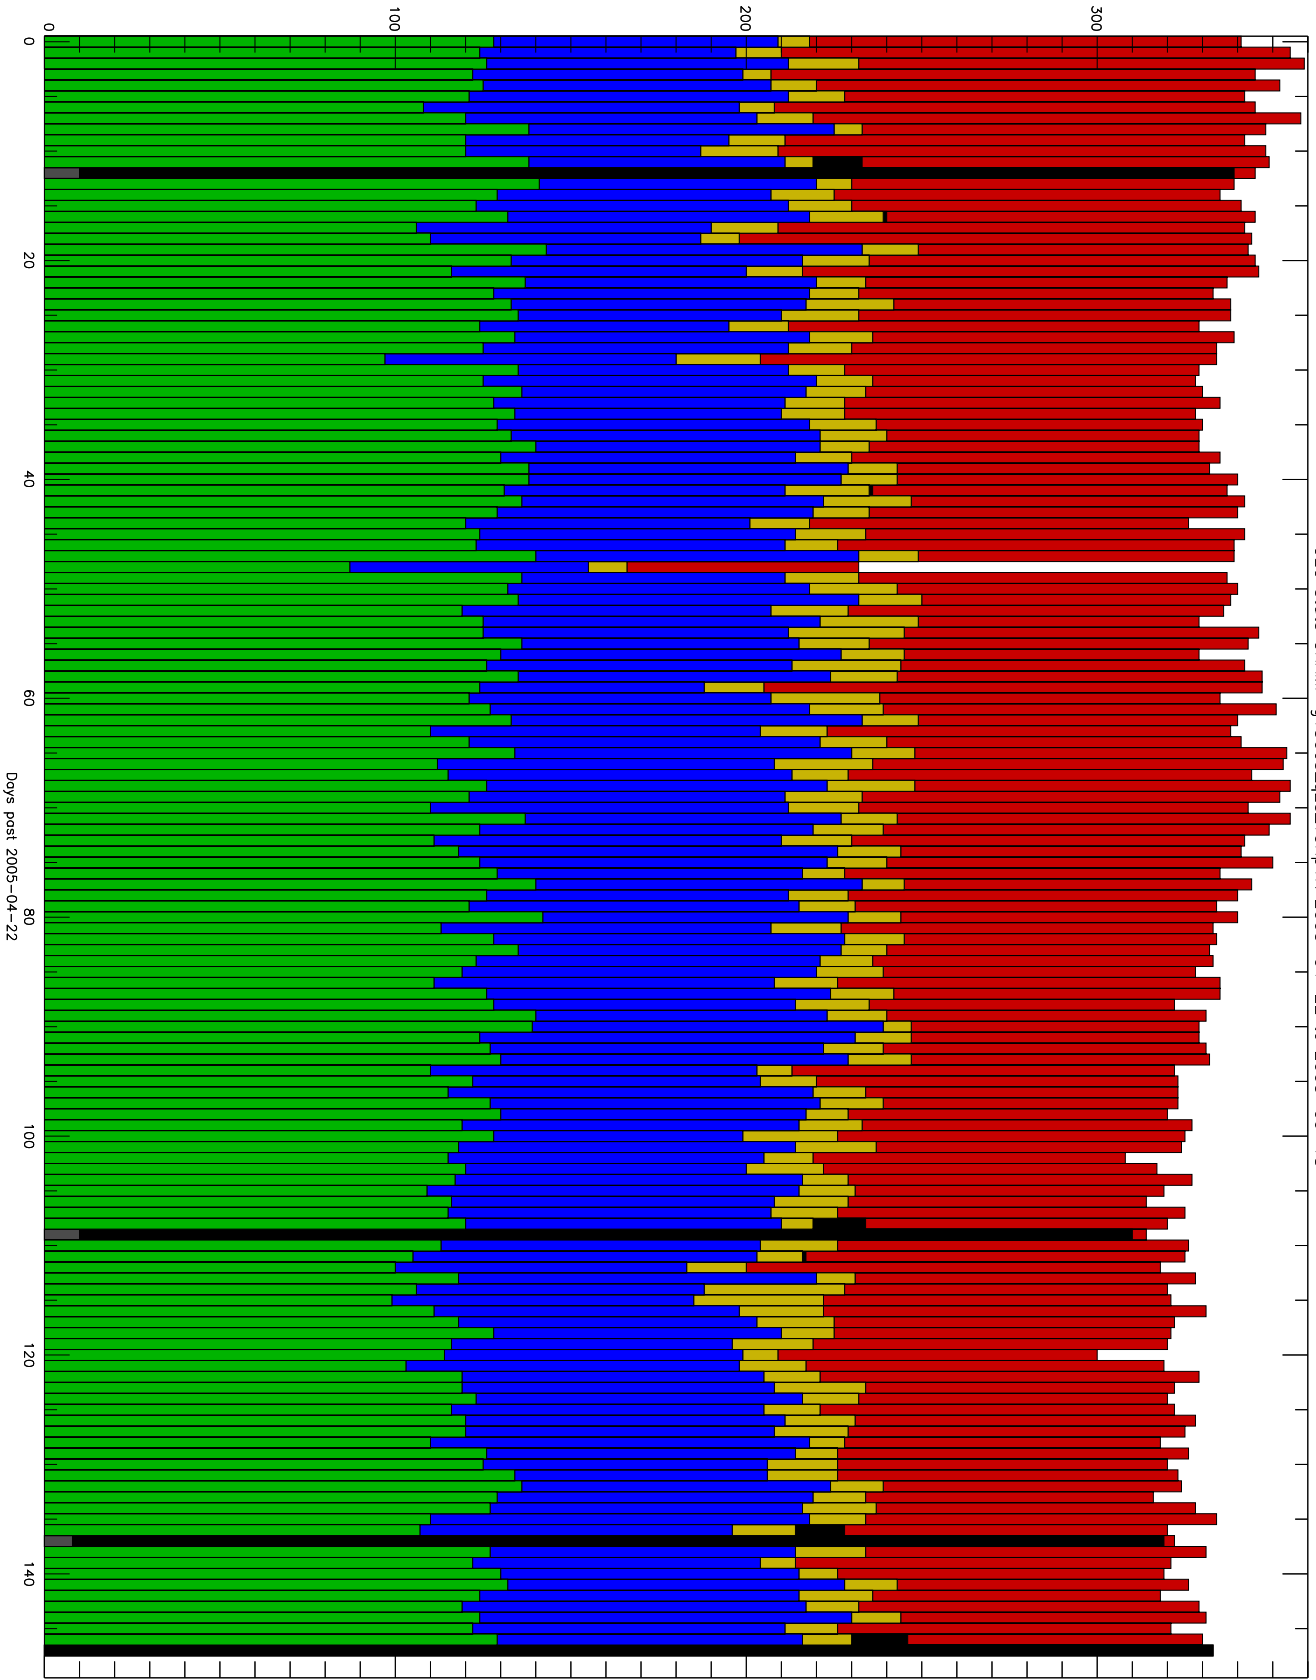

Number of occultations

GEO stats CHAMP g150c5-q2s\_10kp1N 2005-04-22 to 2005-09-18

- CAL-F
- CAL-U
- RET-F
- RET-U
- OCL-F
- OCL-U
- OCL-P