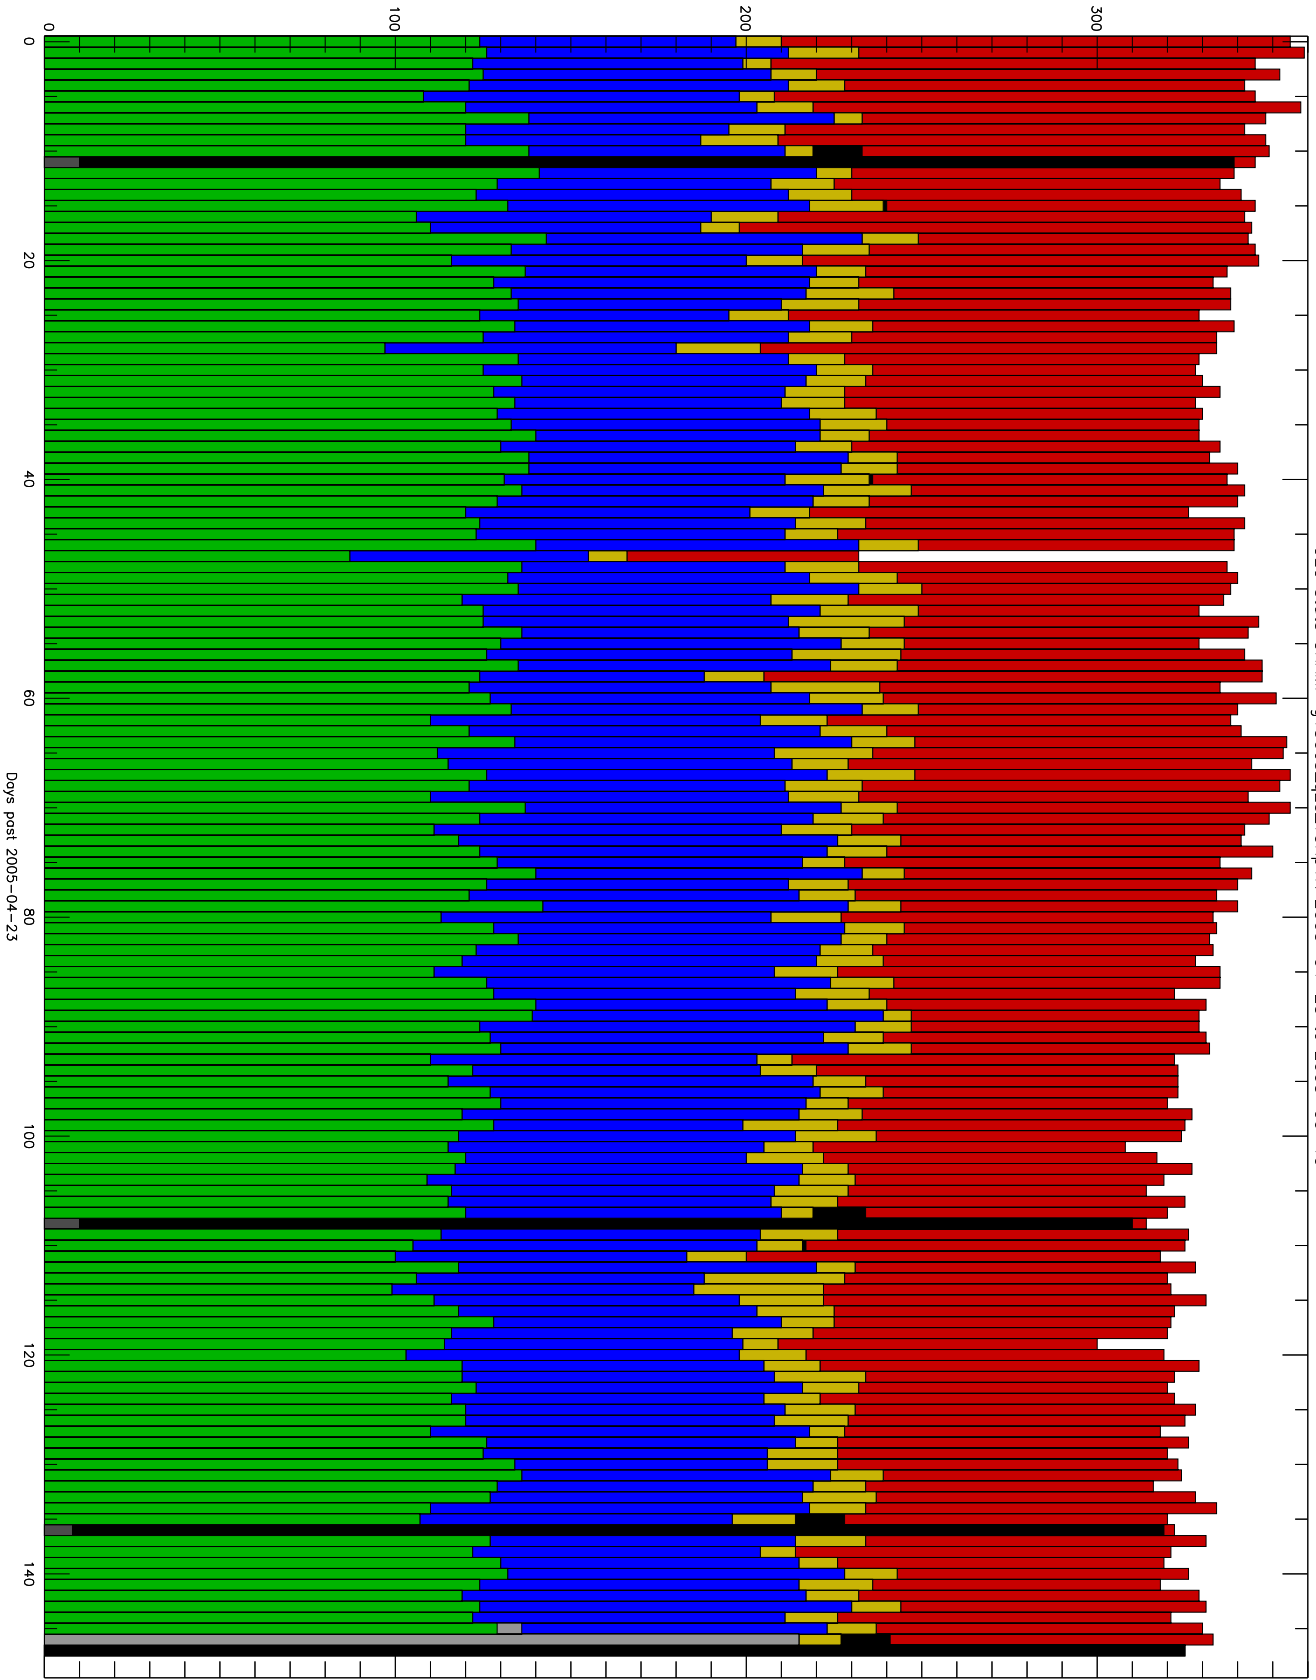

Number of occultations

GEO stats CHAMP g150c5-q2s_10kp1N 2005-04-23 to 2005-09-19

- CAL-F
- RET-F
- CAL-U
- RET-U
- OCL-F
- OCL-U
- OCL-P