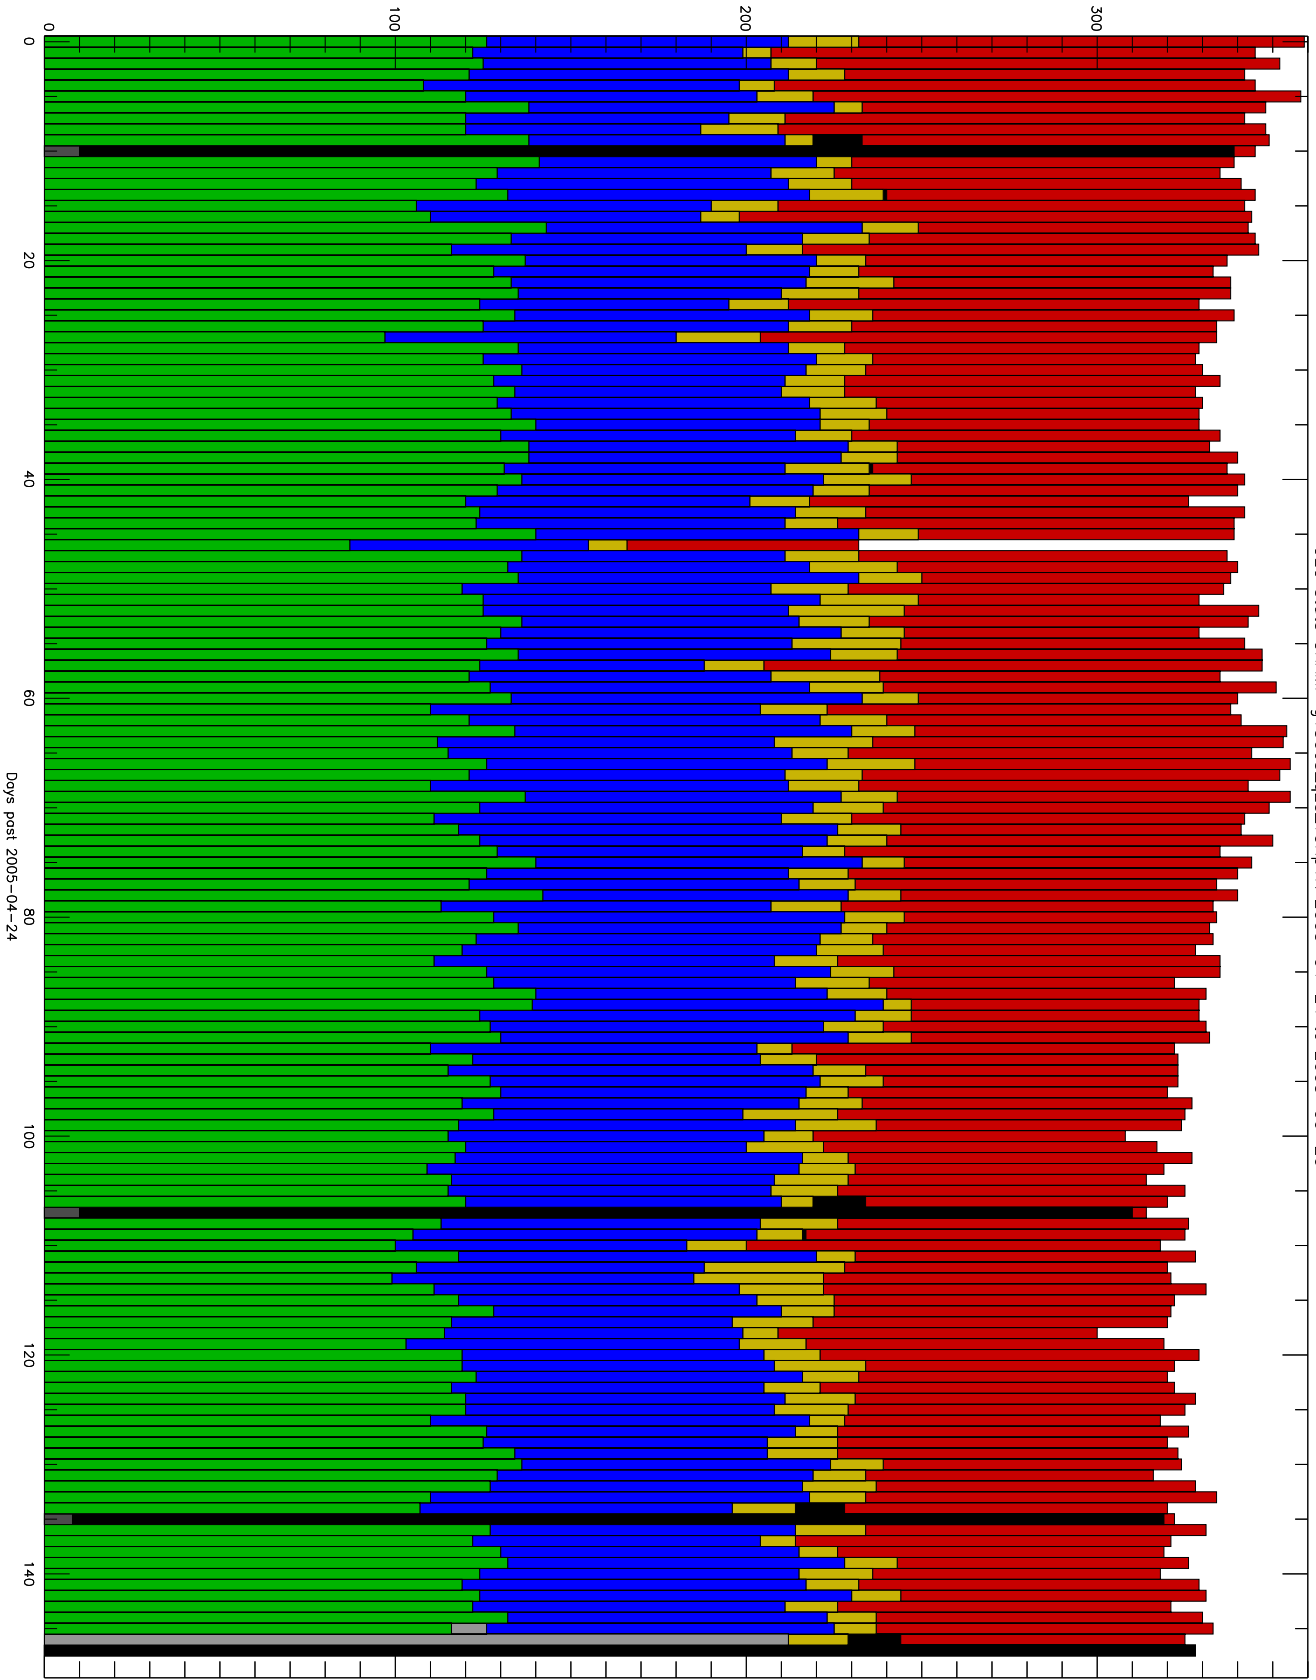

Number of occultations

GEO stats CHAMP g150c5-q2s_10kp1N 2005-04-24 to 2005-09-20

- CAL-F
- RET-F
- CAL-U
- RET-U
- OCL-F
- OCL-U
- OCL-P