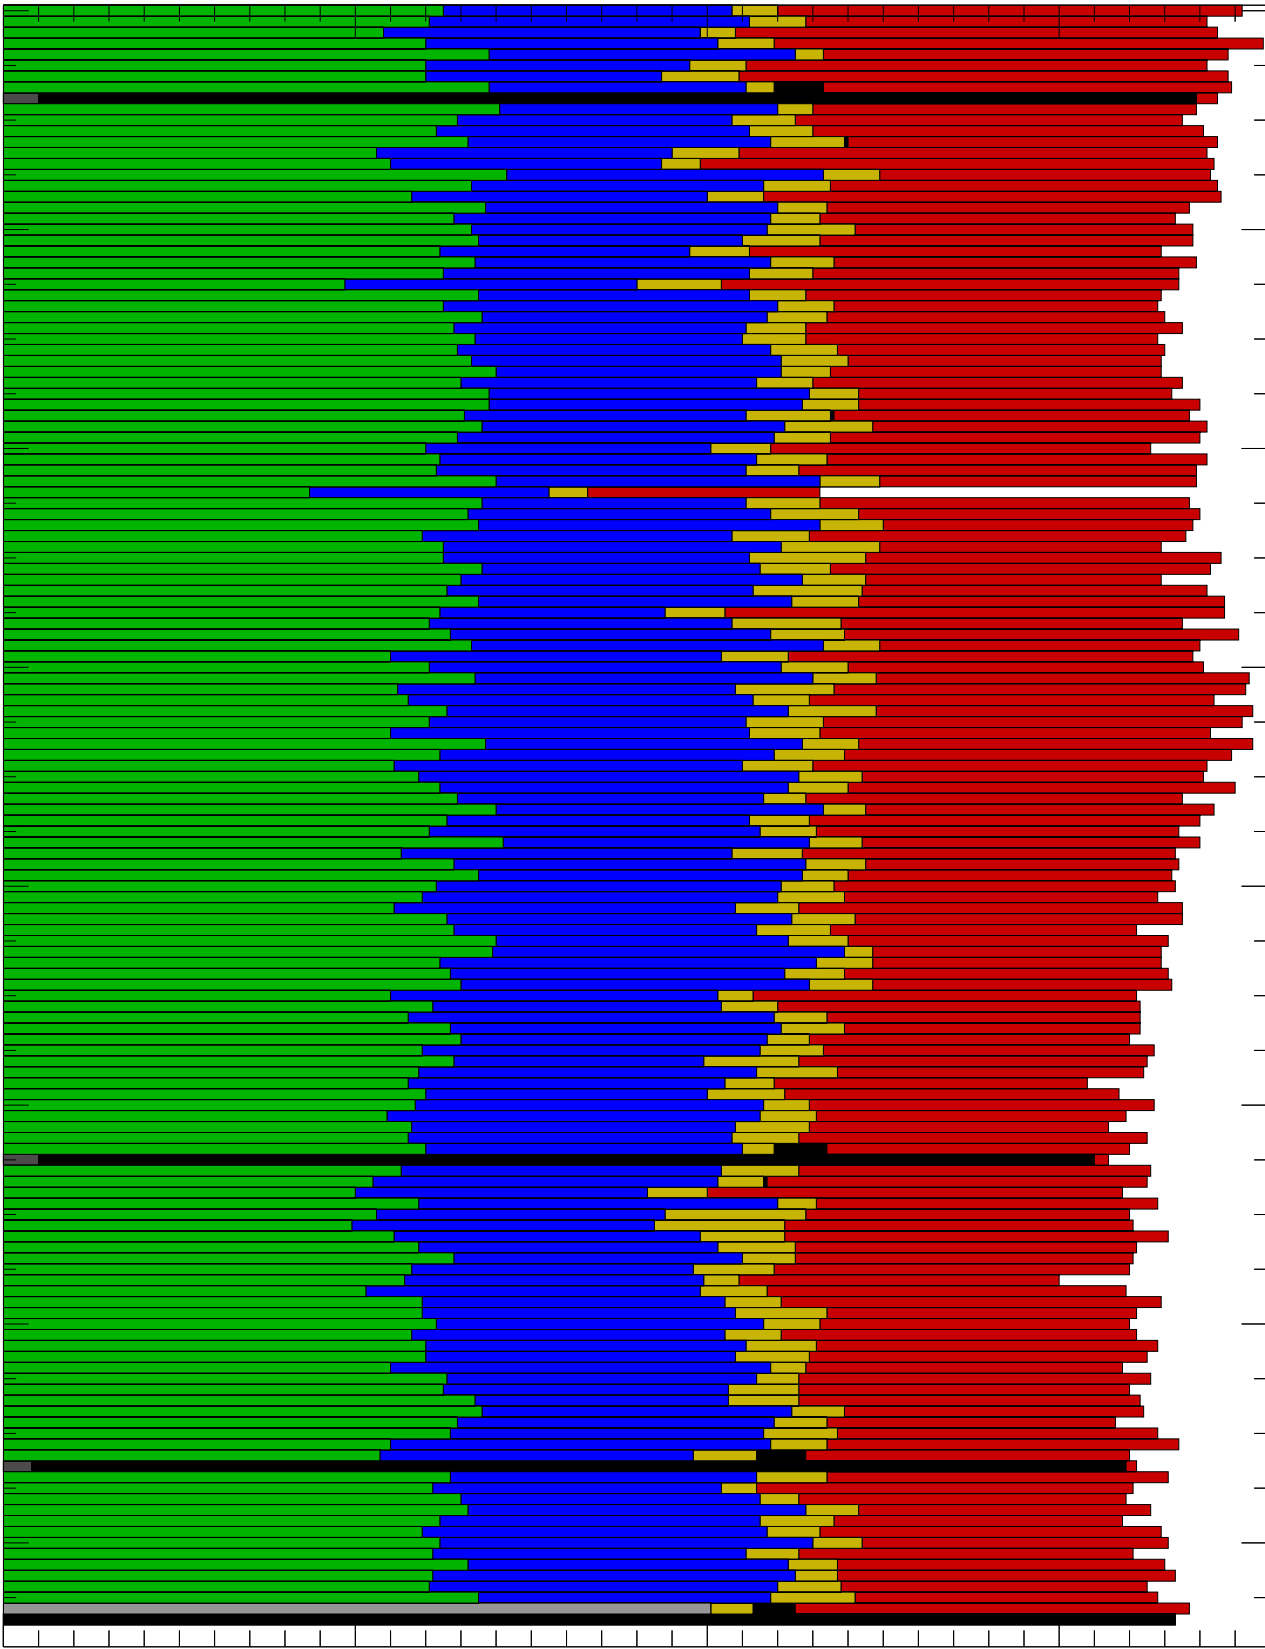

Number of occultations

300

200

100

0

GEO stats CHAMP q150s5-q2s-10Kp1N 2005-04-26 to 2005-09-22

Days post 2005-04-26

- CAL-F
- RET-F
- RET-U
- OCL-F
- OCL-U
- OCL-P