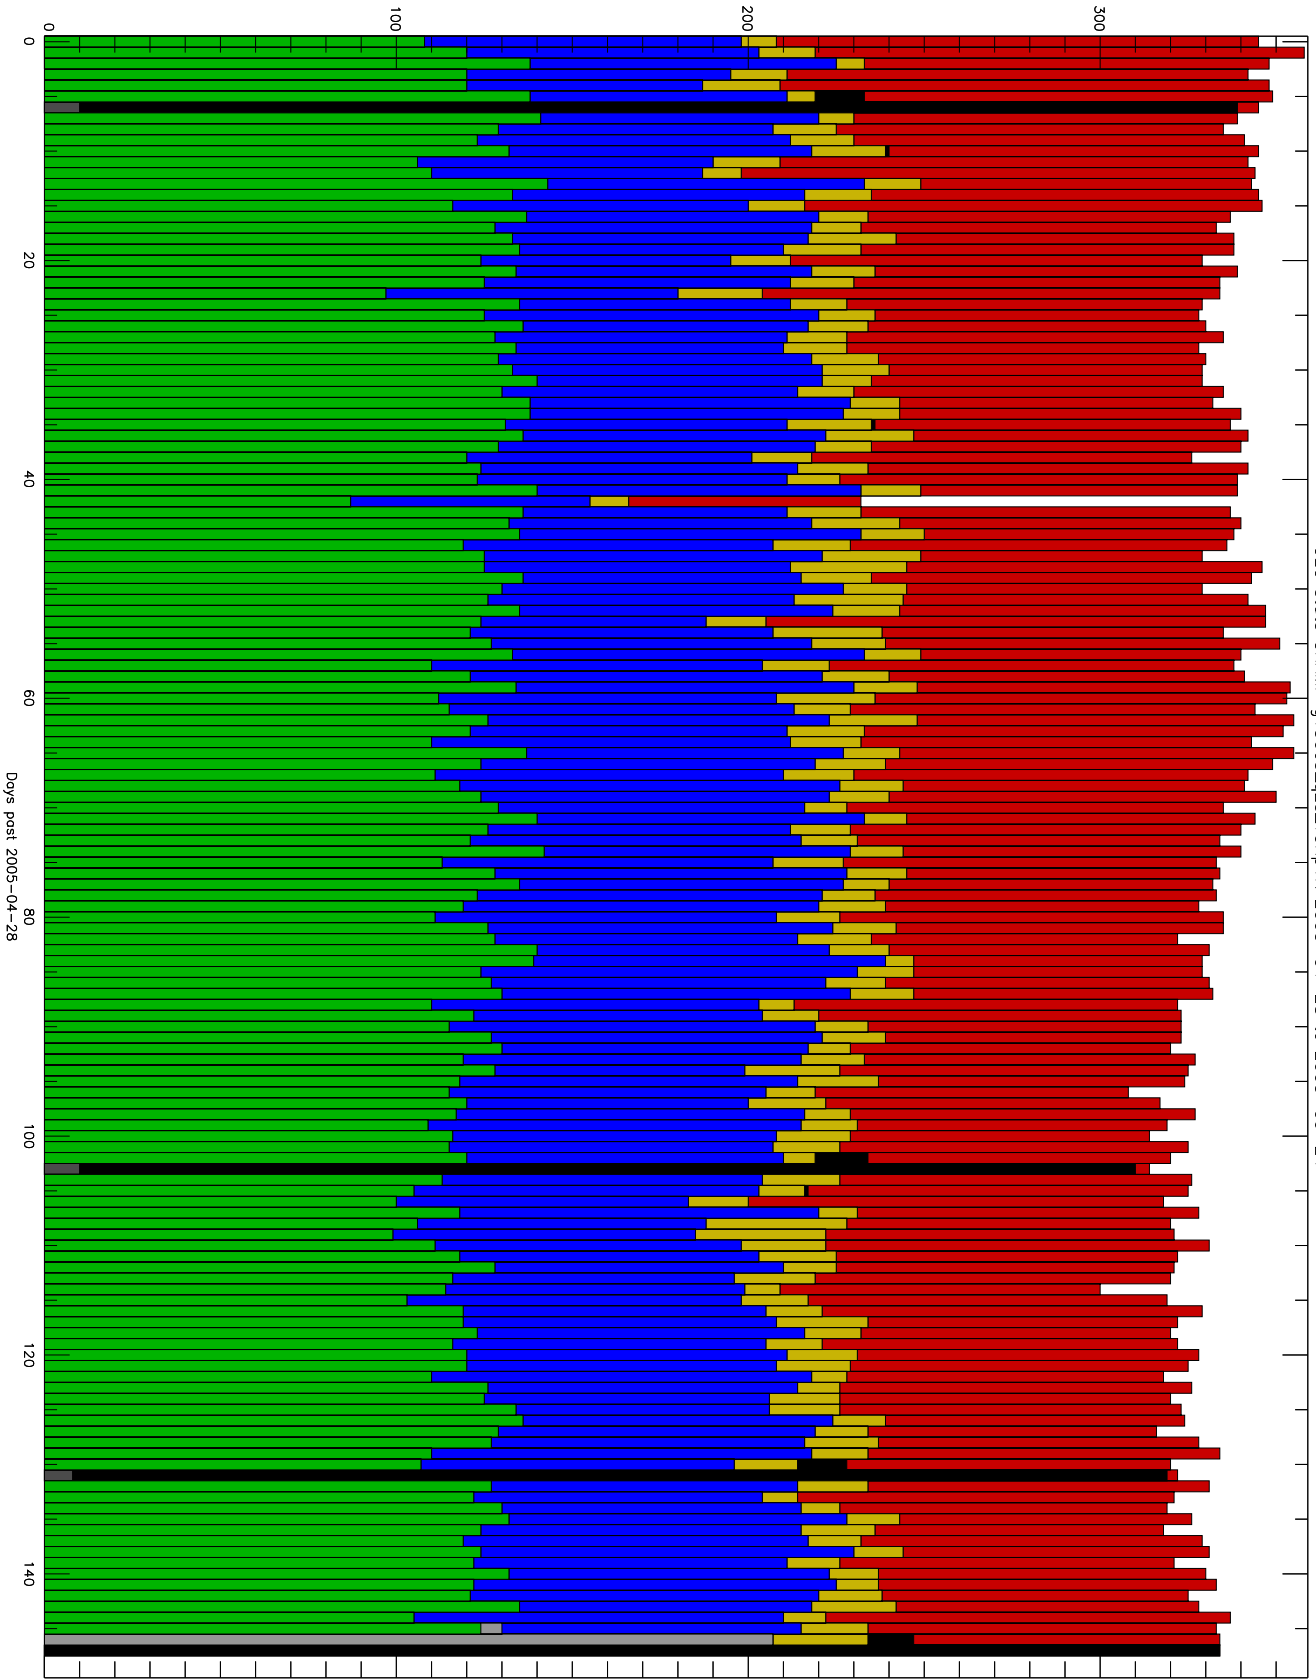

Number of occultations

GEO stats CHAMP g150c5-q2s_10kp1N 2005-04-28 to 2005-09-24

- CAL-F
- CAL-U
- RET-F
- RET-U
- OCL-F
- OCL-U
- OCL-P