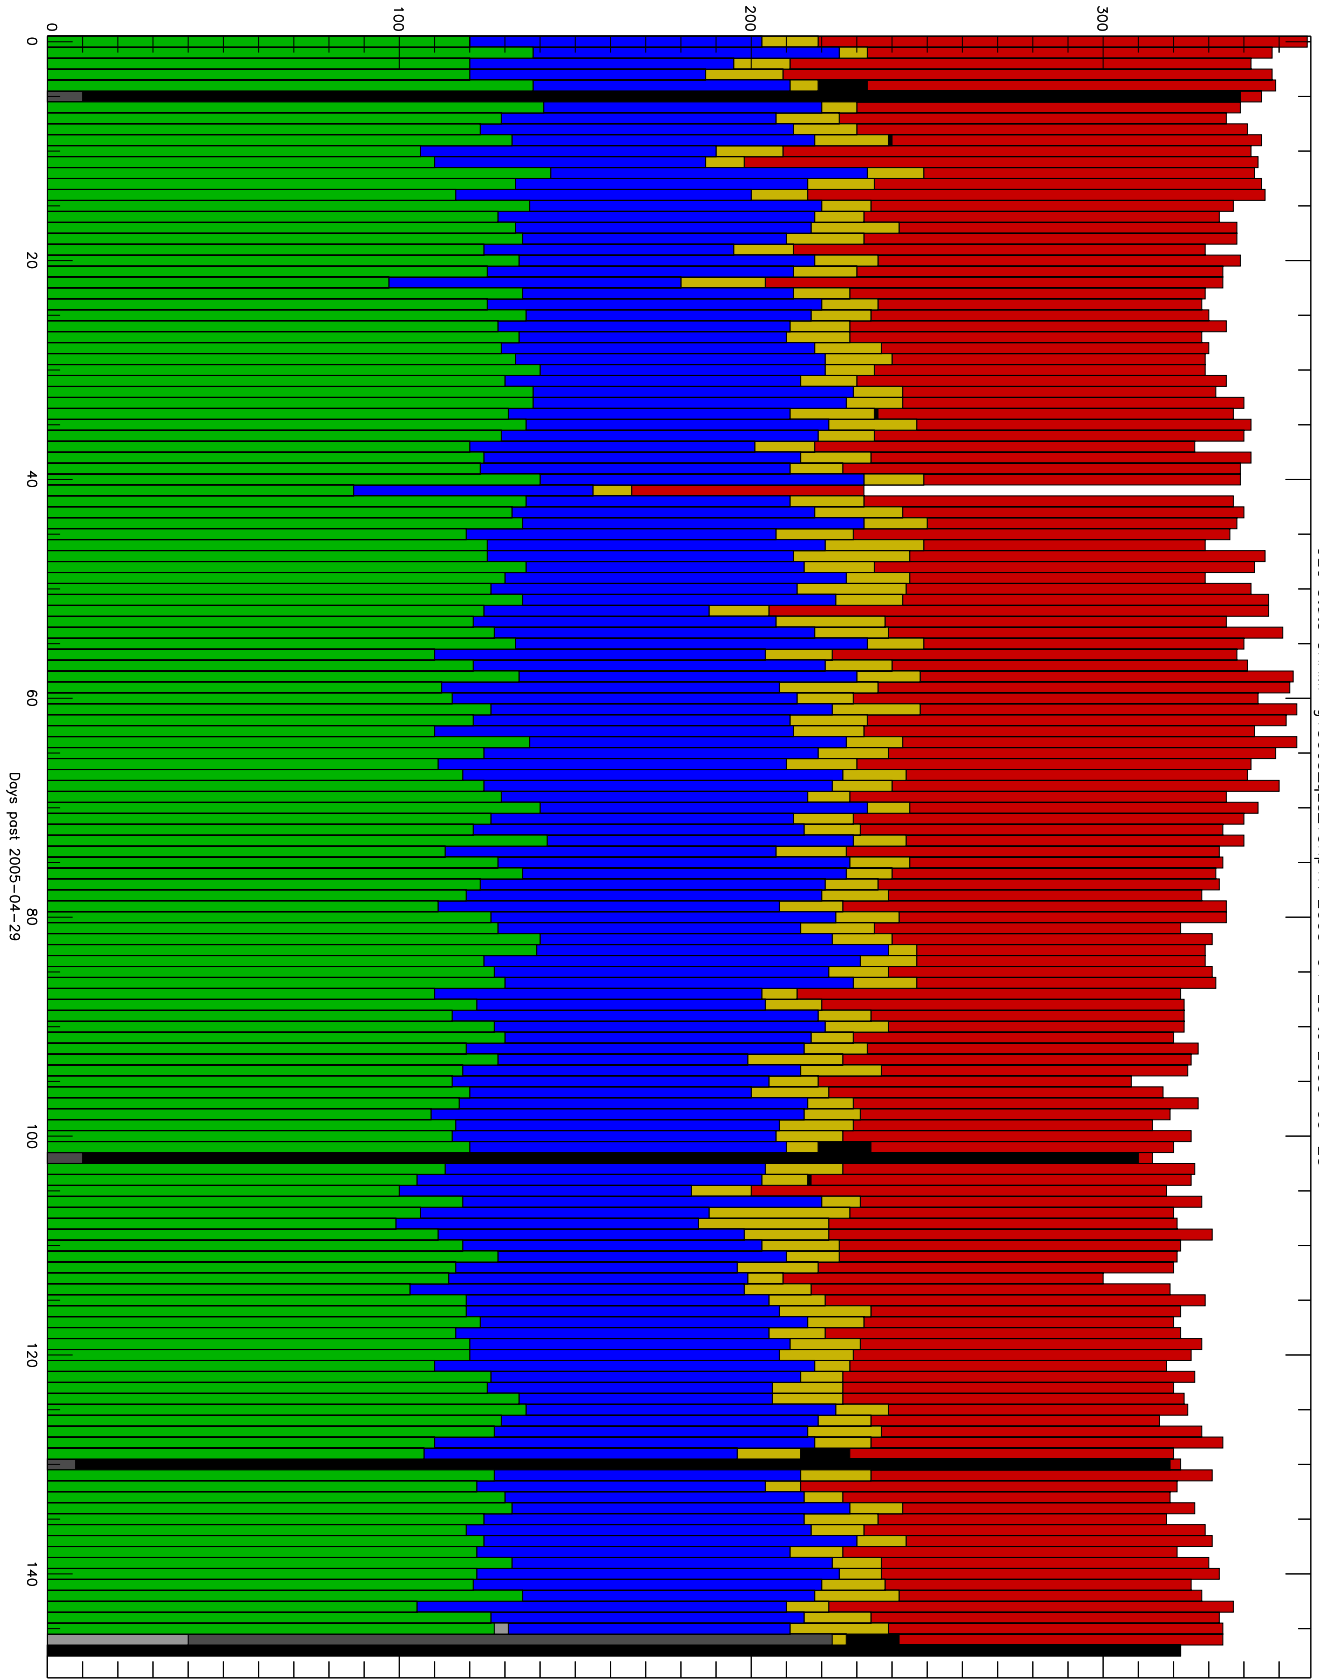

Number of occultations

GEO stats CHAMP g150c5-q2s_10kp1N 2005-04-29 to 2005-09-25

- CAL-F
- RET-F
- CAL-U
- RET-U
- OCL-F
- OCL-U
- OCL-P