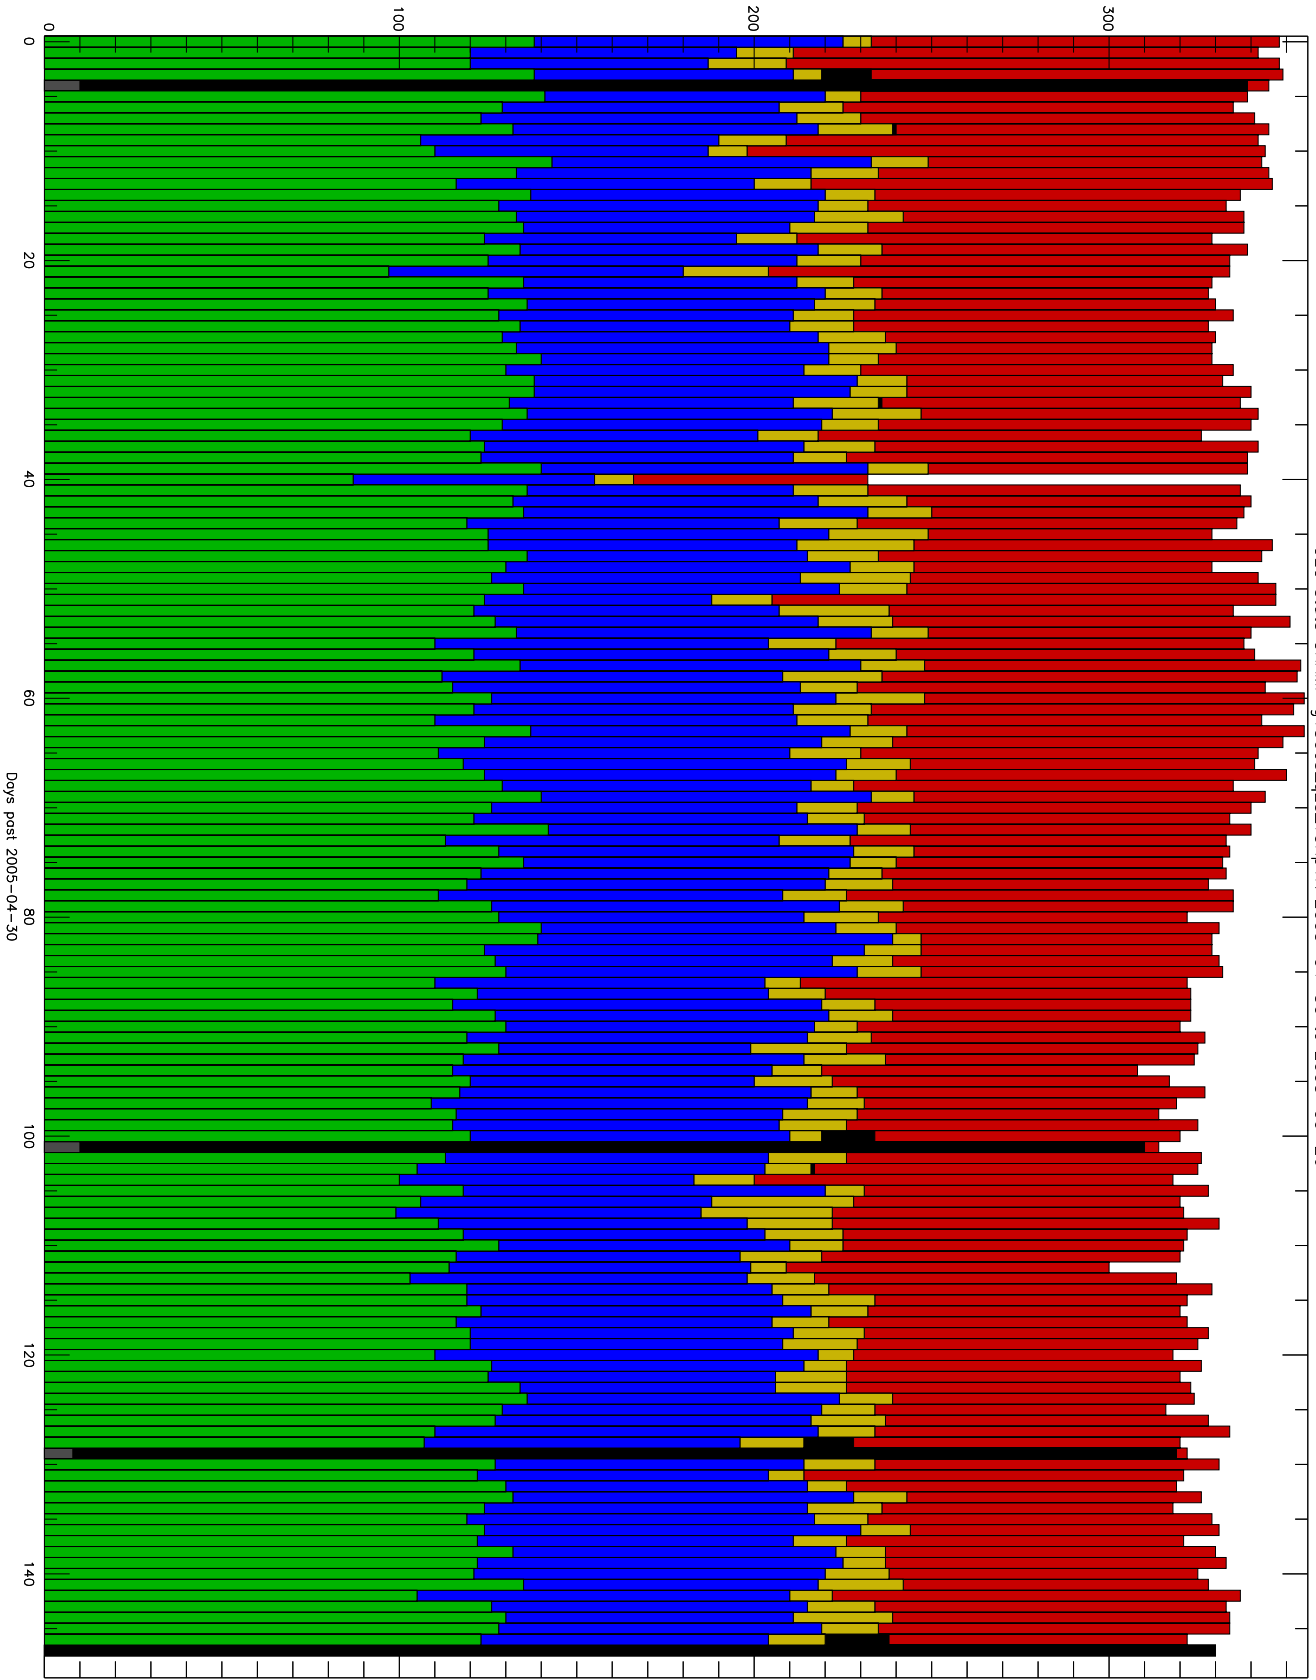

Number of occultations

GEO stats CHAMP g150c5-q2s-10kp1N 2005-04-30 to 2005-09-26

- CAL-F
- CAL-U
- RET-F
- RET-U
- OCL-F
- OCL-U
- OCL-P