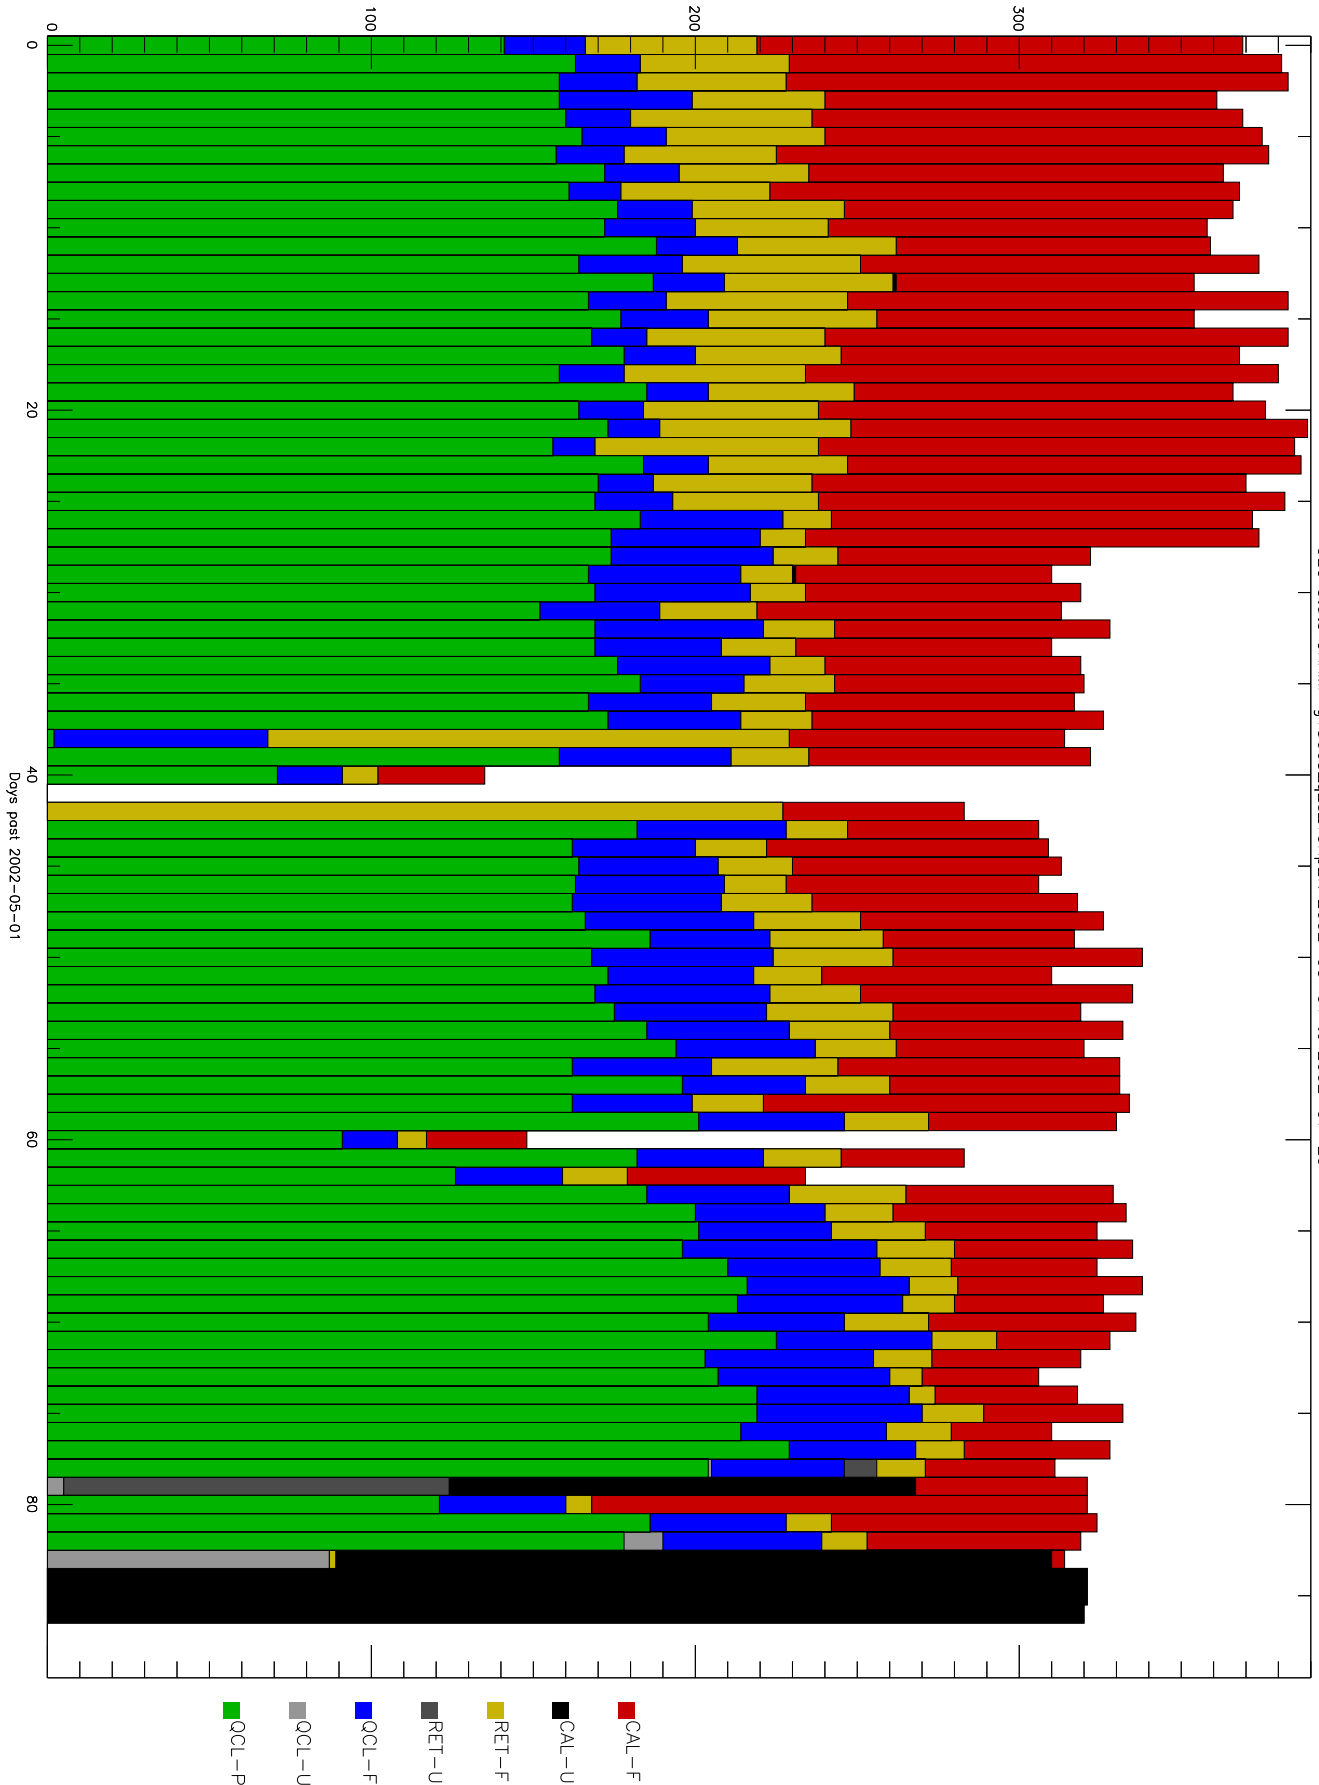

Number of occultations

GEO stats CHAMP g150c5-q2s\_10Kp2N 2002-05-01 to 2002-07-29