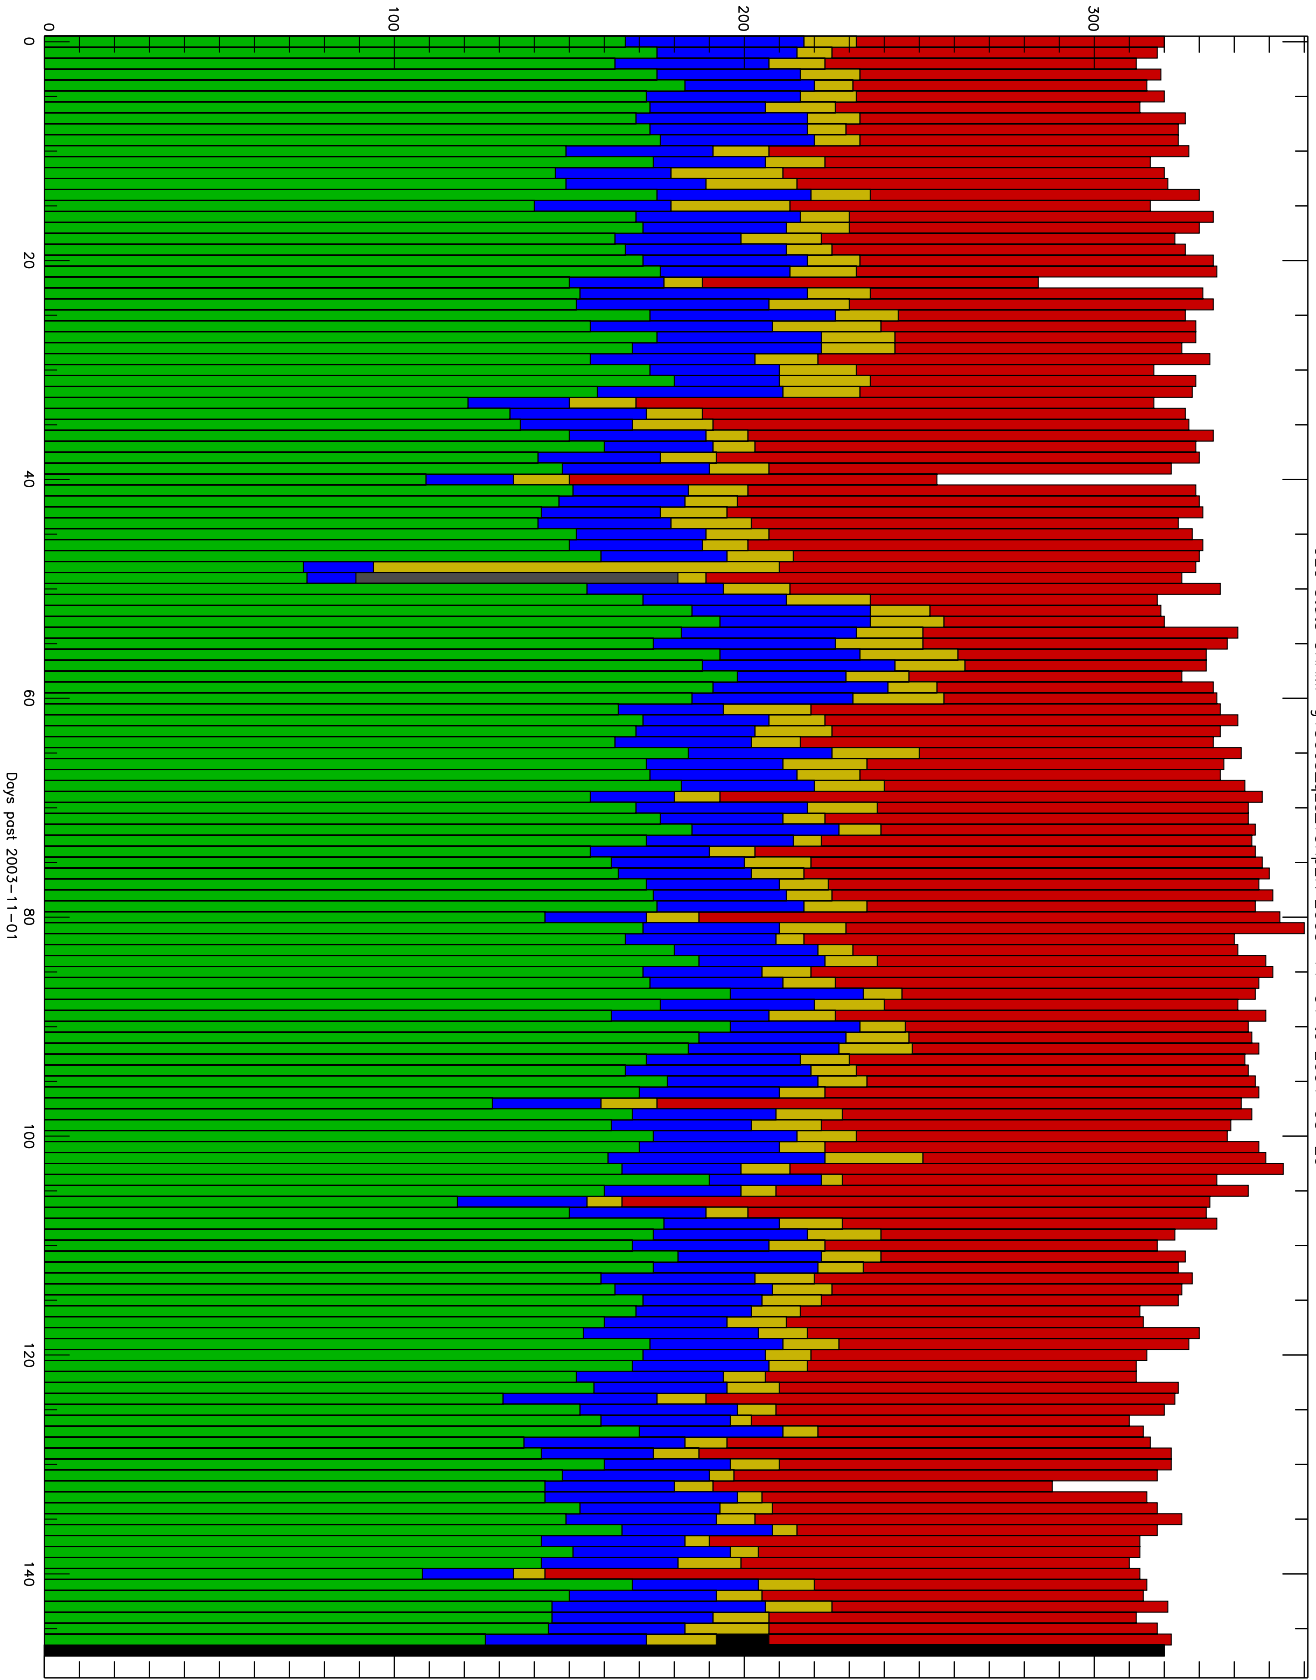

Number of occultations

GEO stats CHAMP g150c5-q2s_10Kp2N 2003-11-01 to 2004-03-29

- CAL-F
- RET-F
- RET-U
- OCL-F
- OCL-U
- OCL-P