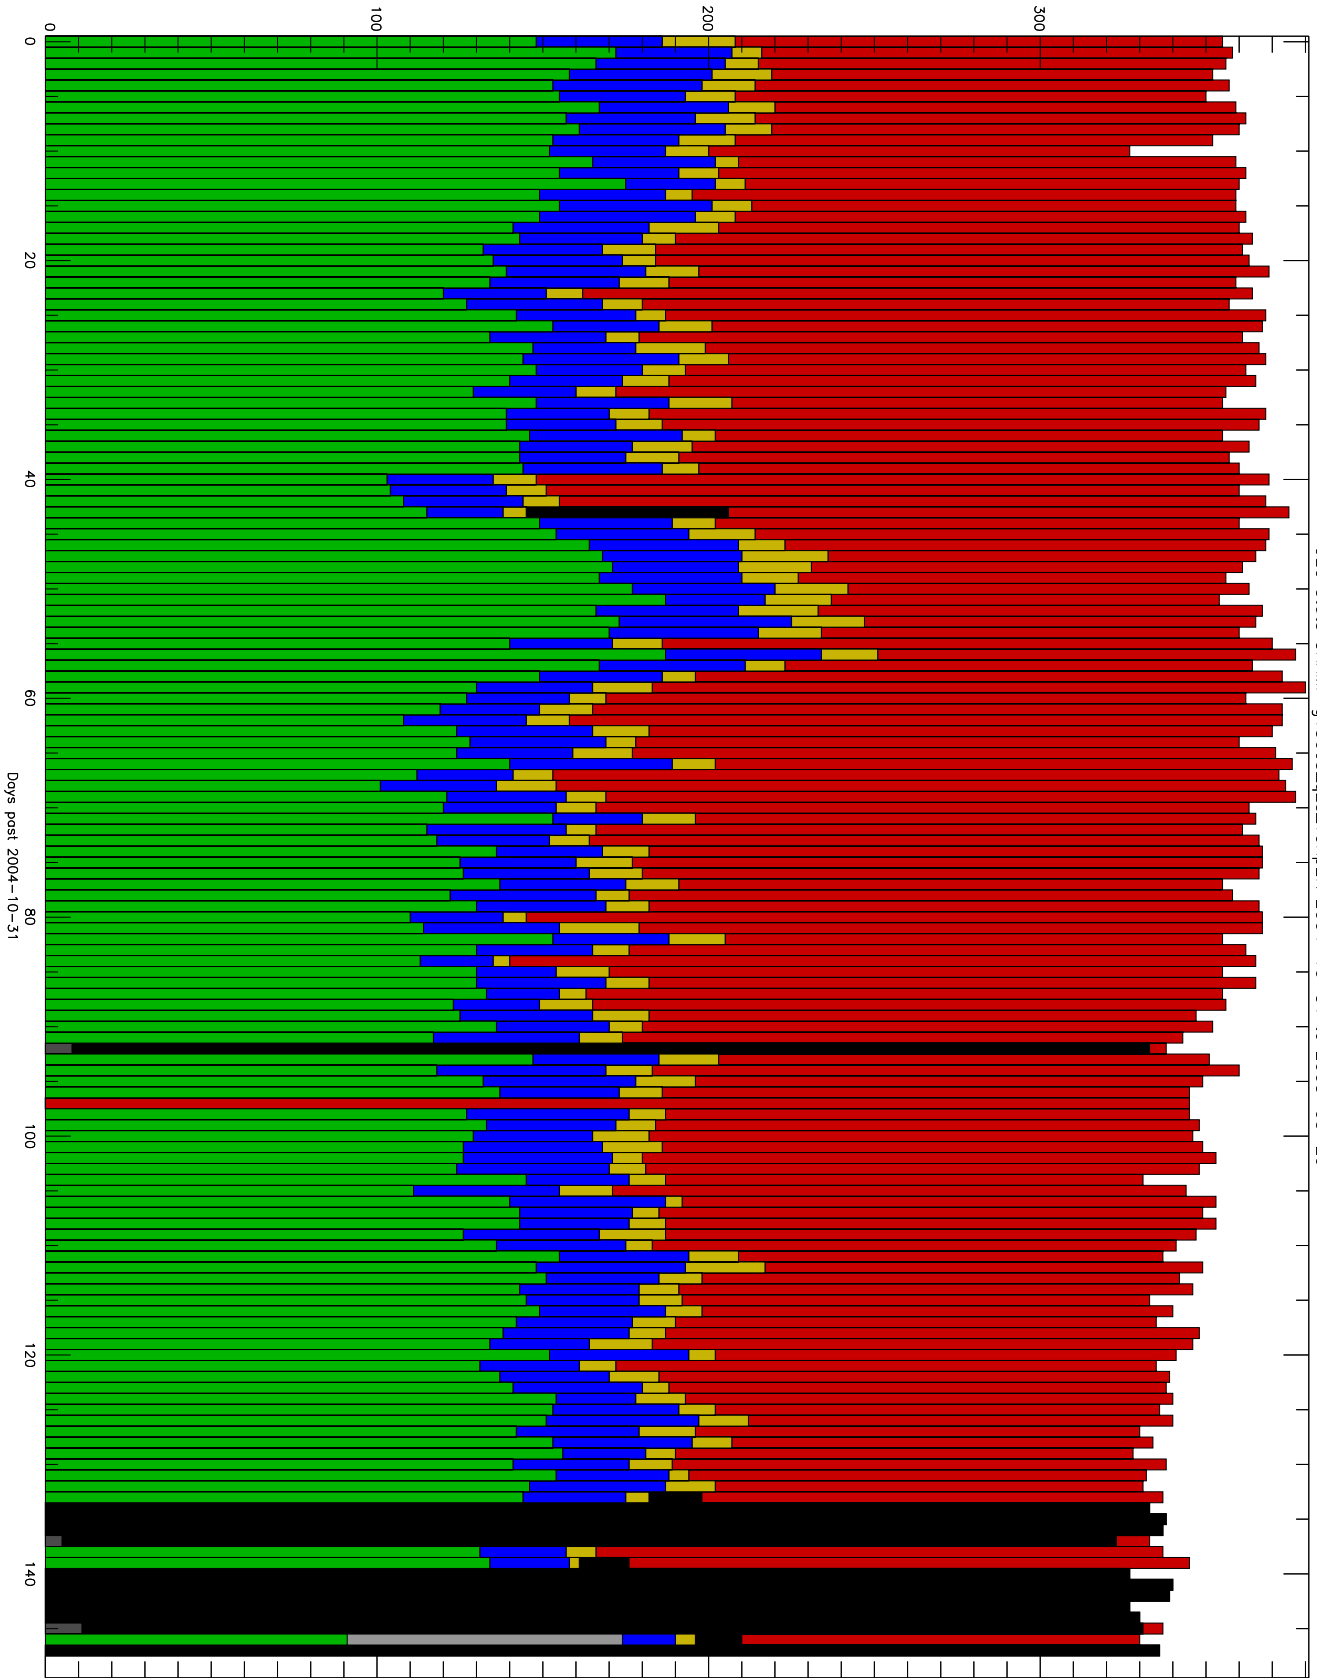

Number of occultations

GEO stats CHAMP q150s5-q2s-10Kp2N 2004-10-31 to 2005-03-29

- CAL-F
- CAL-U
- RET-F
- RET-U
- OCL-F
- OCL-U
- OCL-P