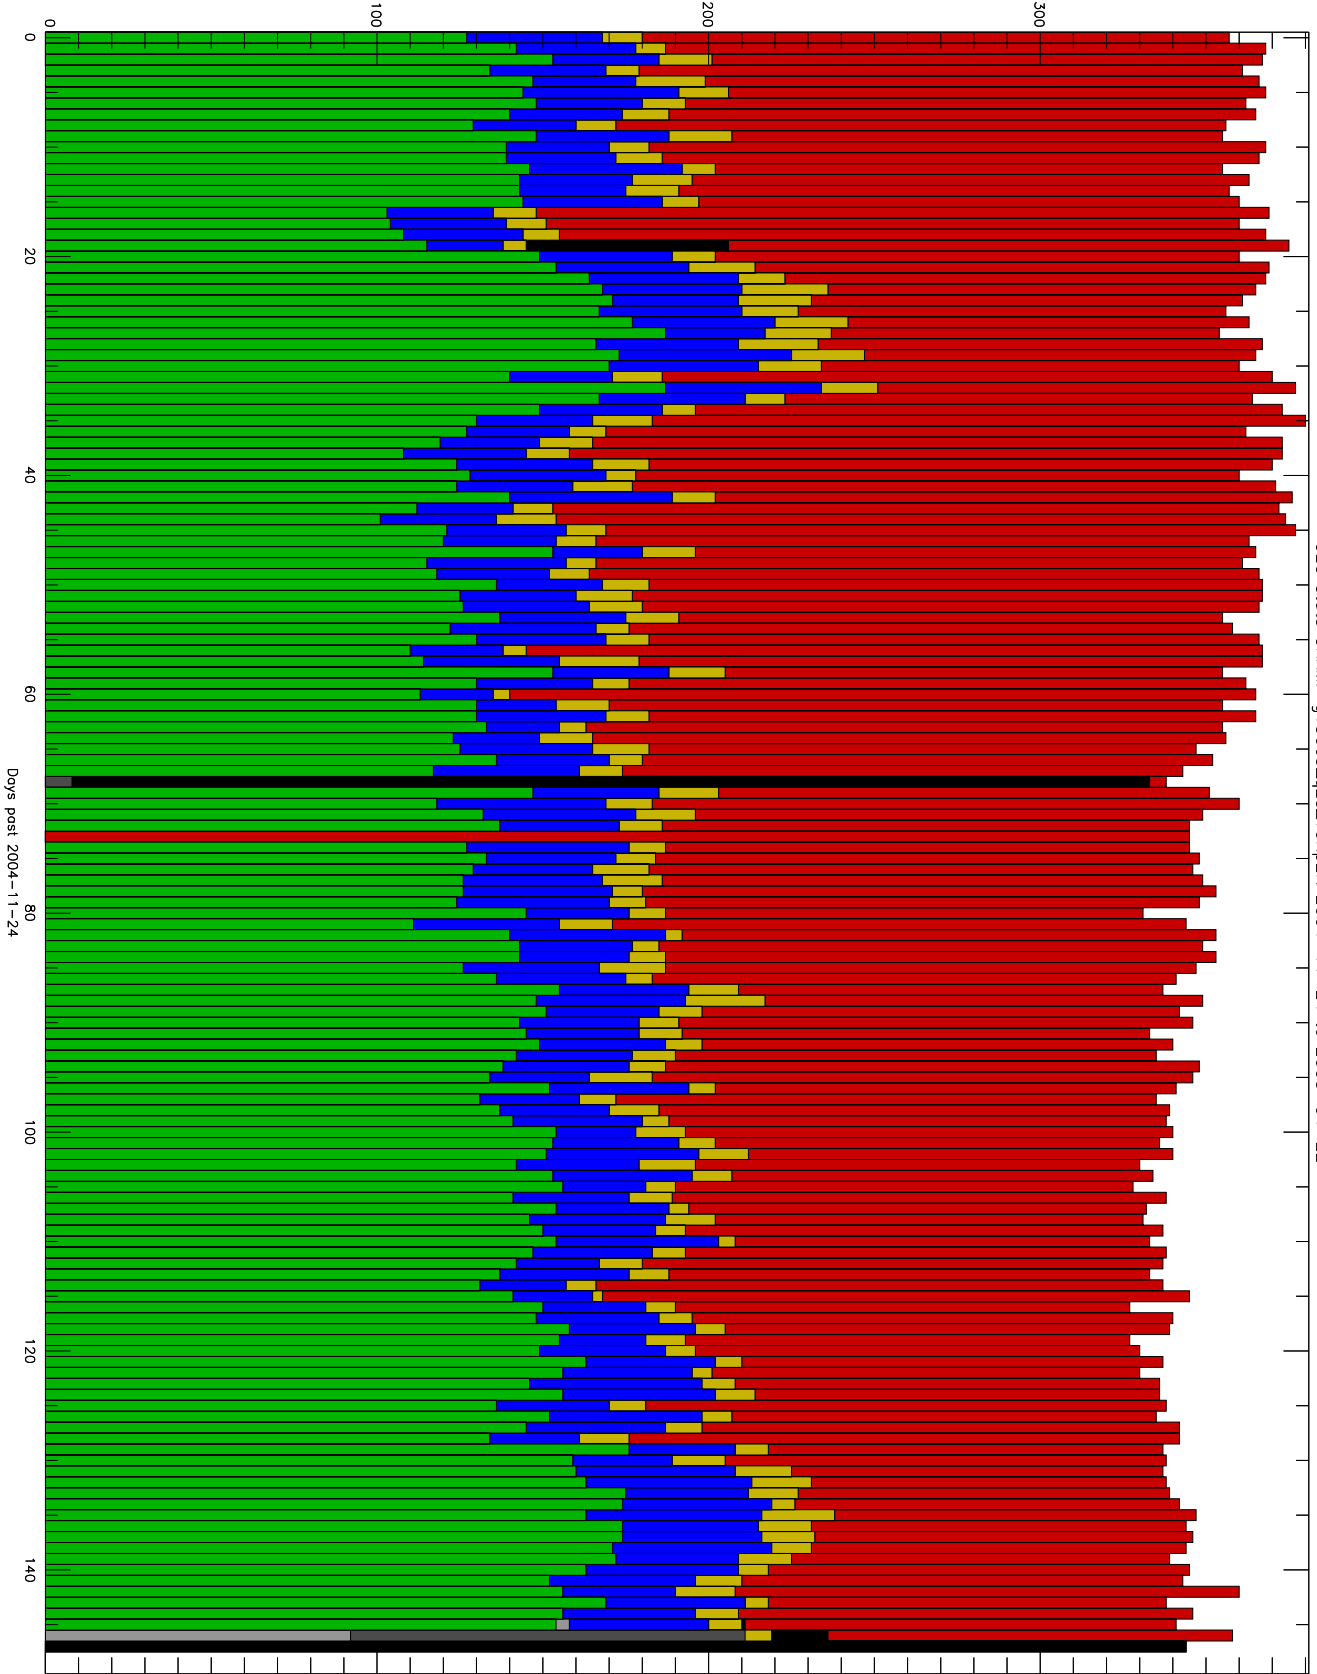

Number of occultations

GEO stats CHAMP g150c5-q2s_10kp2N 2004-11-24 to 2005-04-22

- CAL-F
- CAL-U
- RET-F
- RET-U
- OCL-F
- OCL-U
- OCL-P