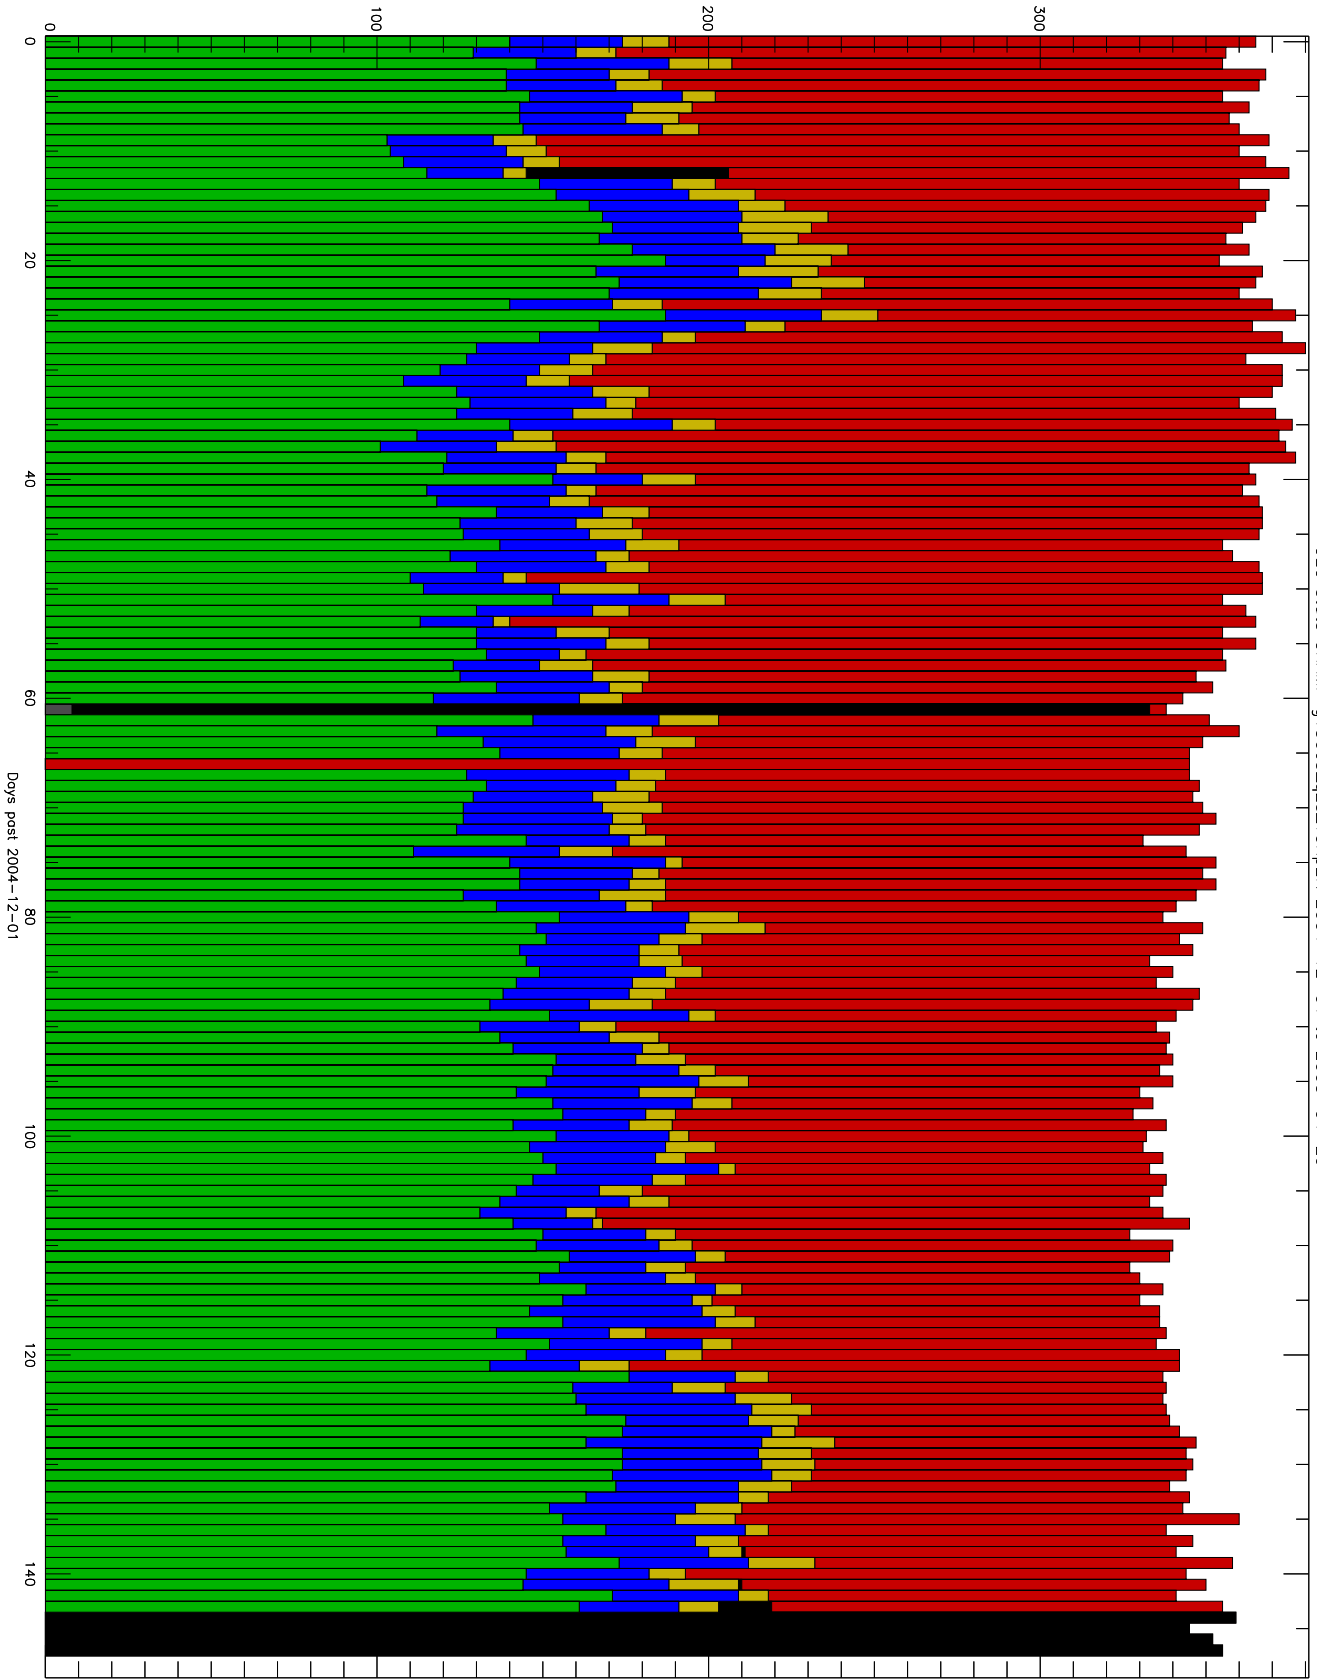

Number of occultations

GEO stats CHAMP g150c5-q2s_10kp2N 2004-12-01 to 2005-04-29

- CAL-F
- CAL-U
- RET-F
- RET-U
- OCL-F
- OCL-U
- OCL-P