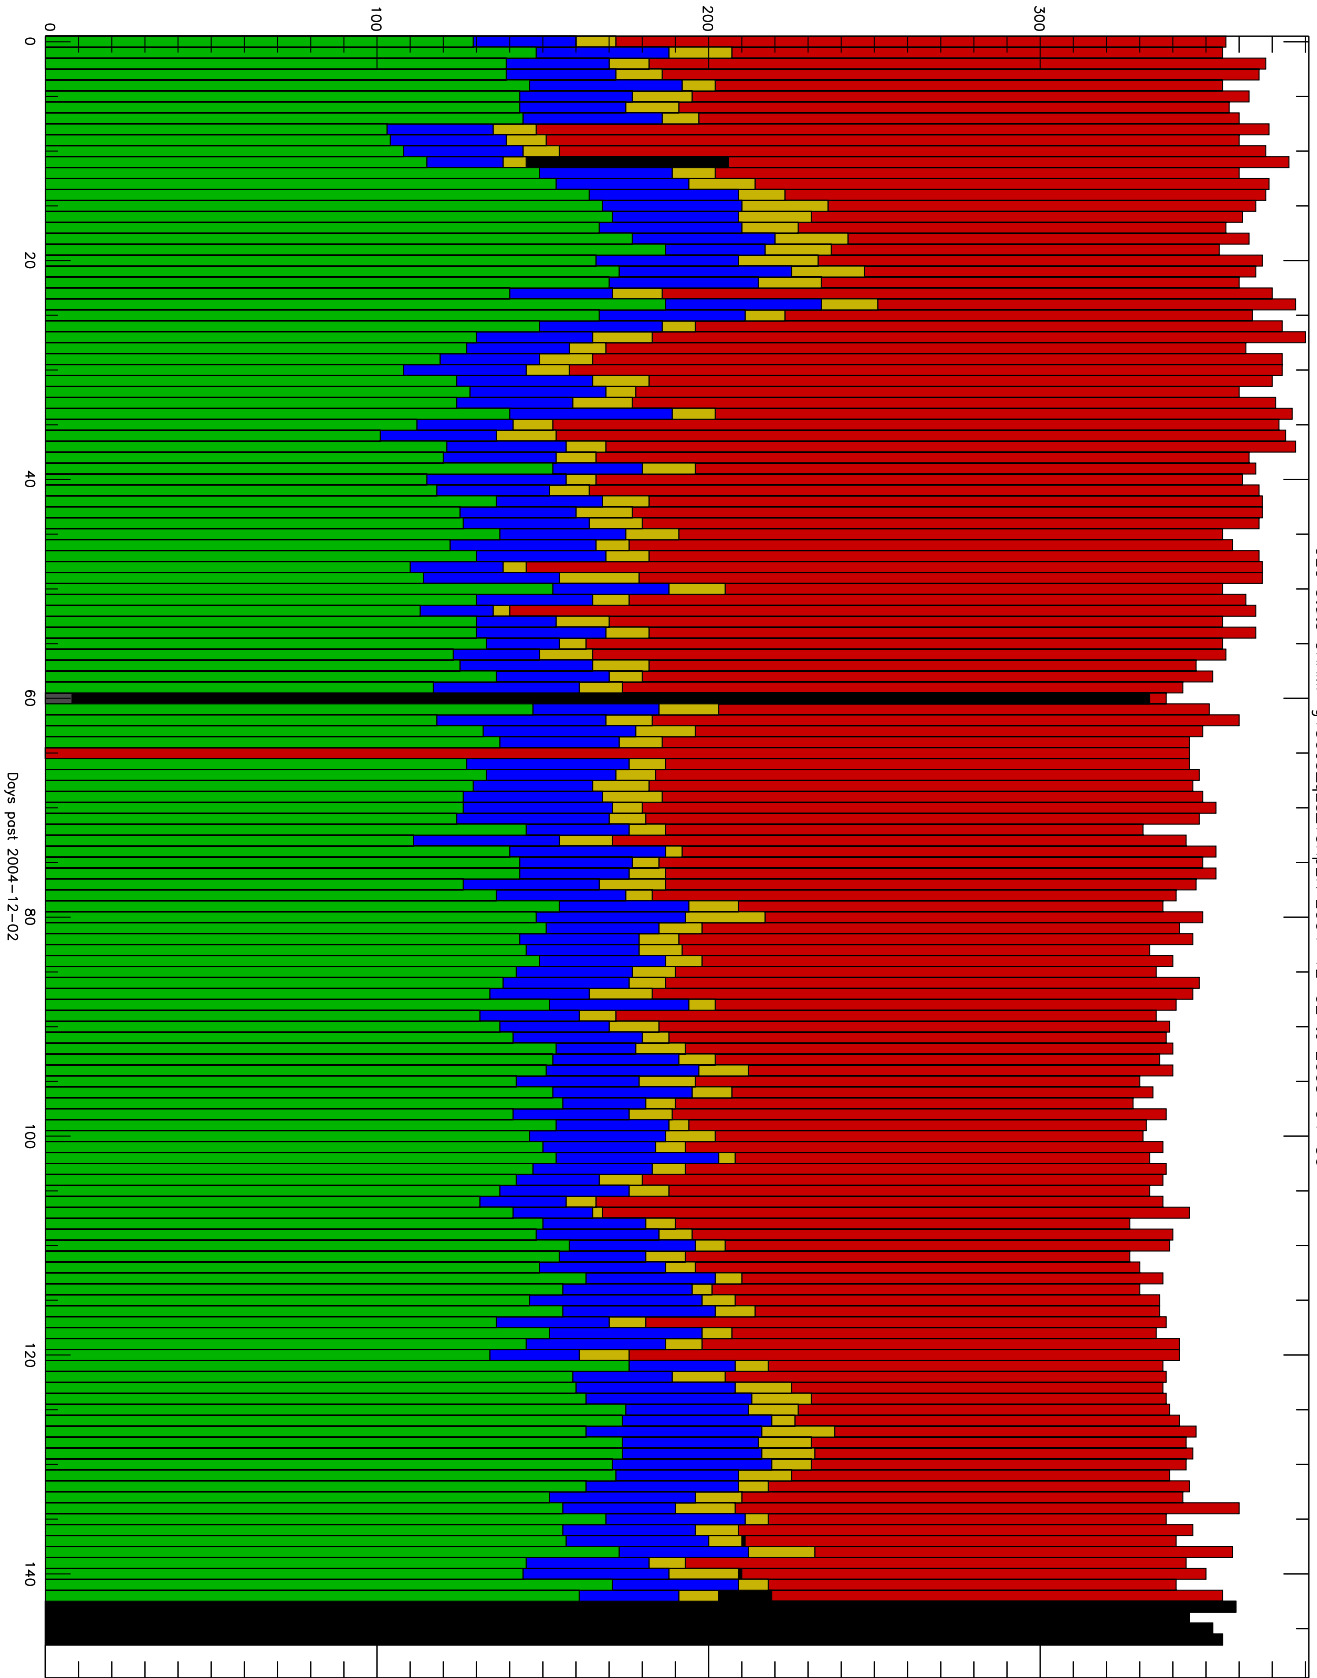

Number of occultations

GEO stats CHAMP g150c5-q2s_10kp2N 2004-12-02 to 2005-04-30

- CAL-F
- CAL-U
- RET-F
- RET-U
- OCL-F
- OCL-U
- OCL-P