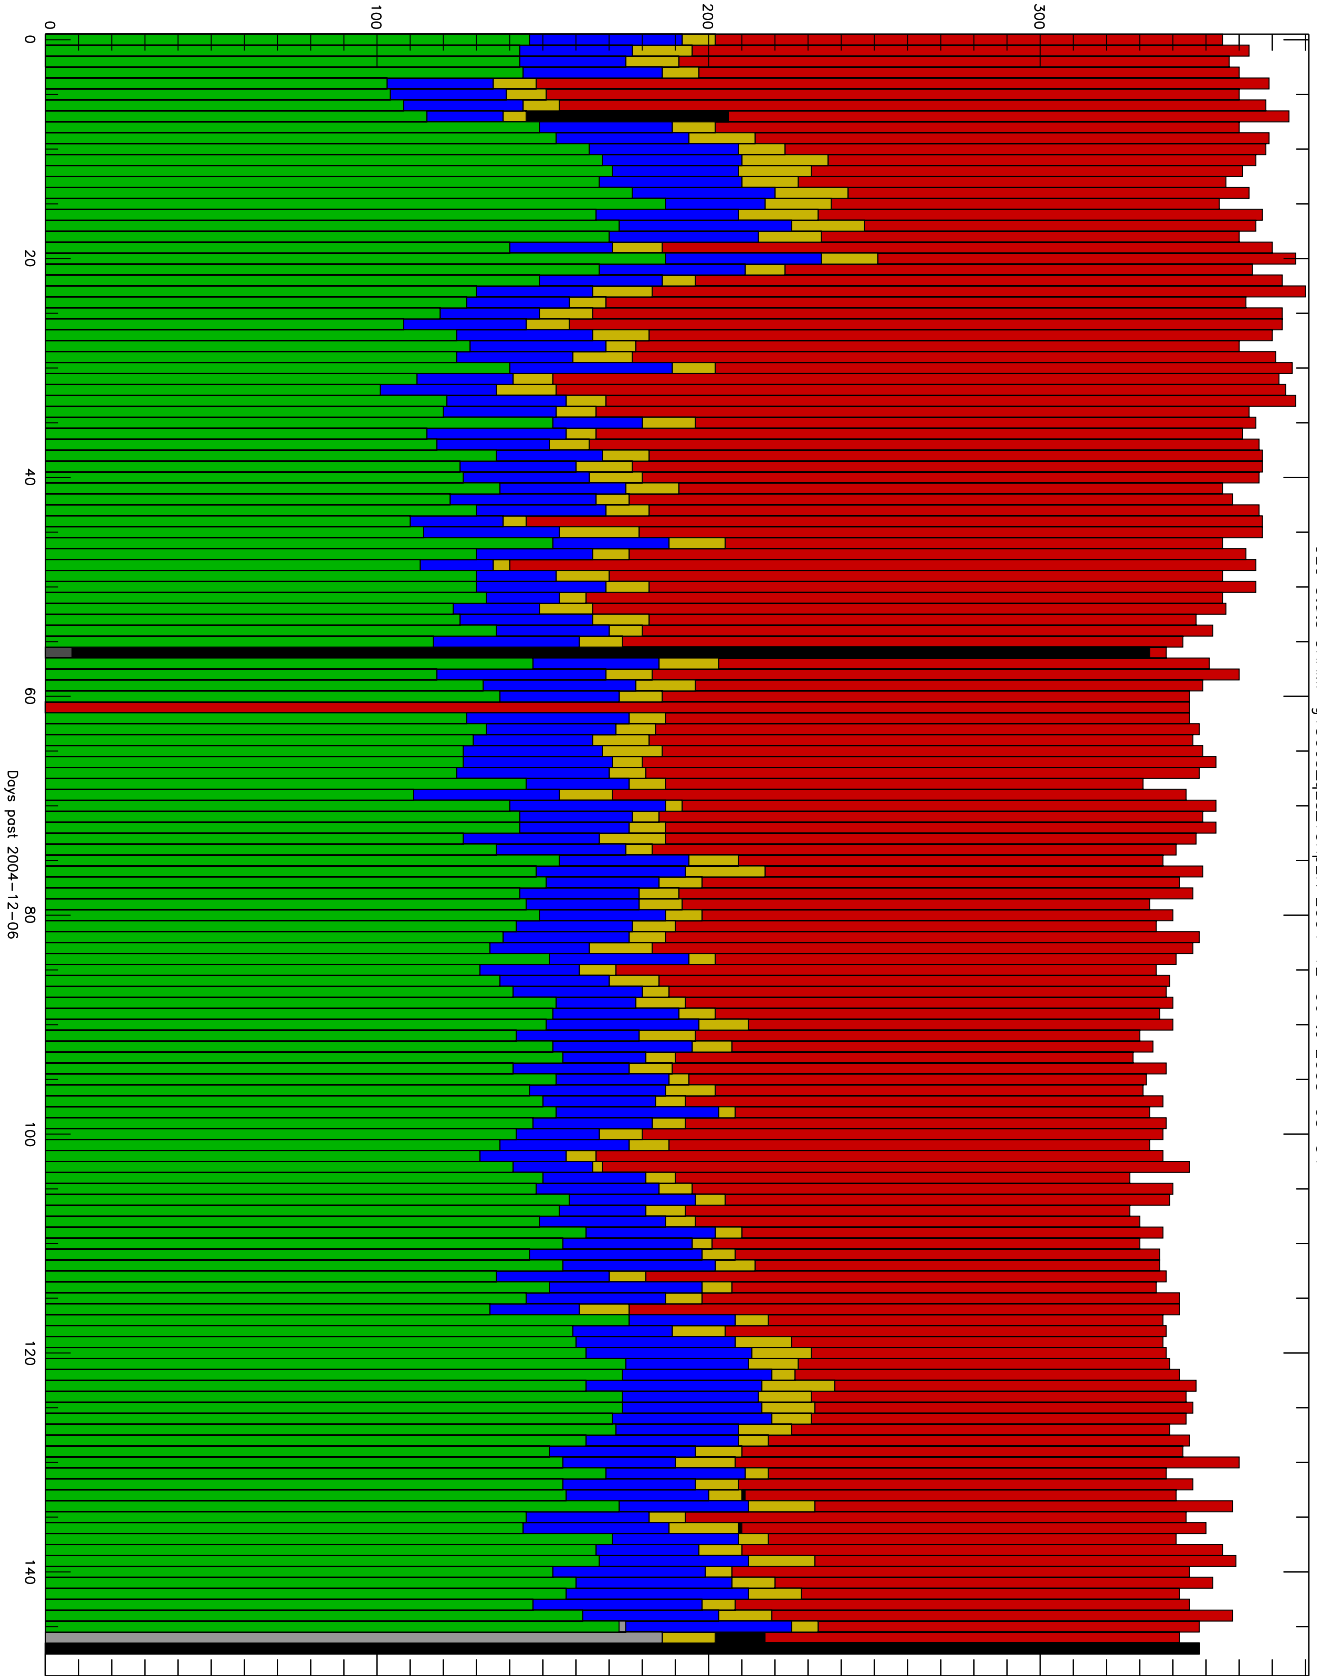

Number of occultations

GEO stats CHAMP g150c5-q2s_10kp2N 2004-12-06 to 2005-05-04

- CAL-F
- CAL-U
- RET-F
- RET-U
- OCL-F
- OCL-U
- OCL-P