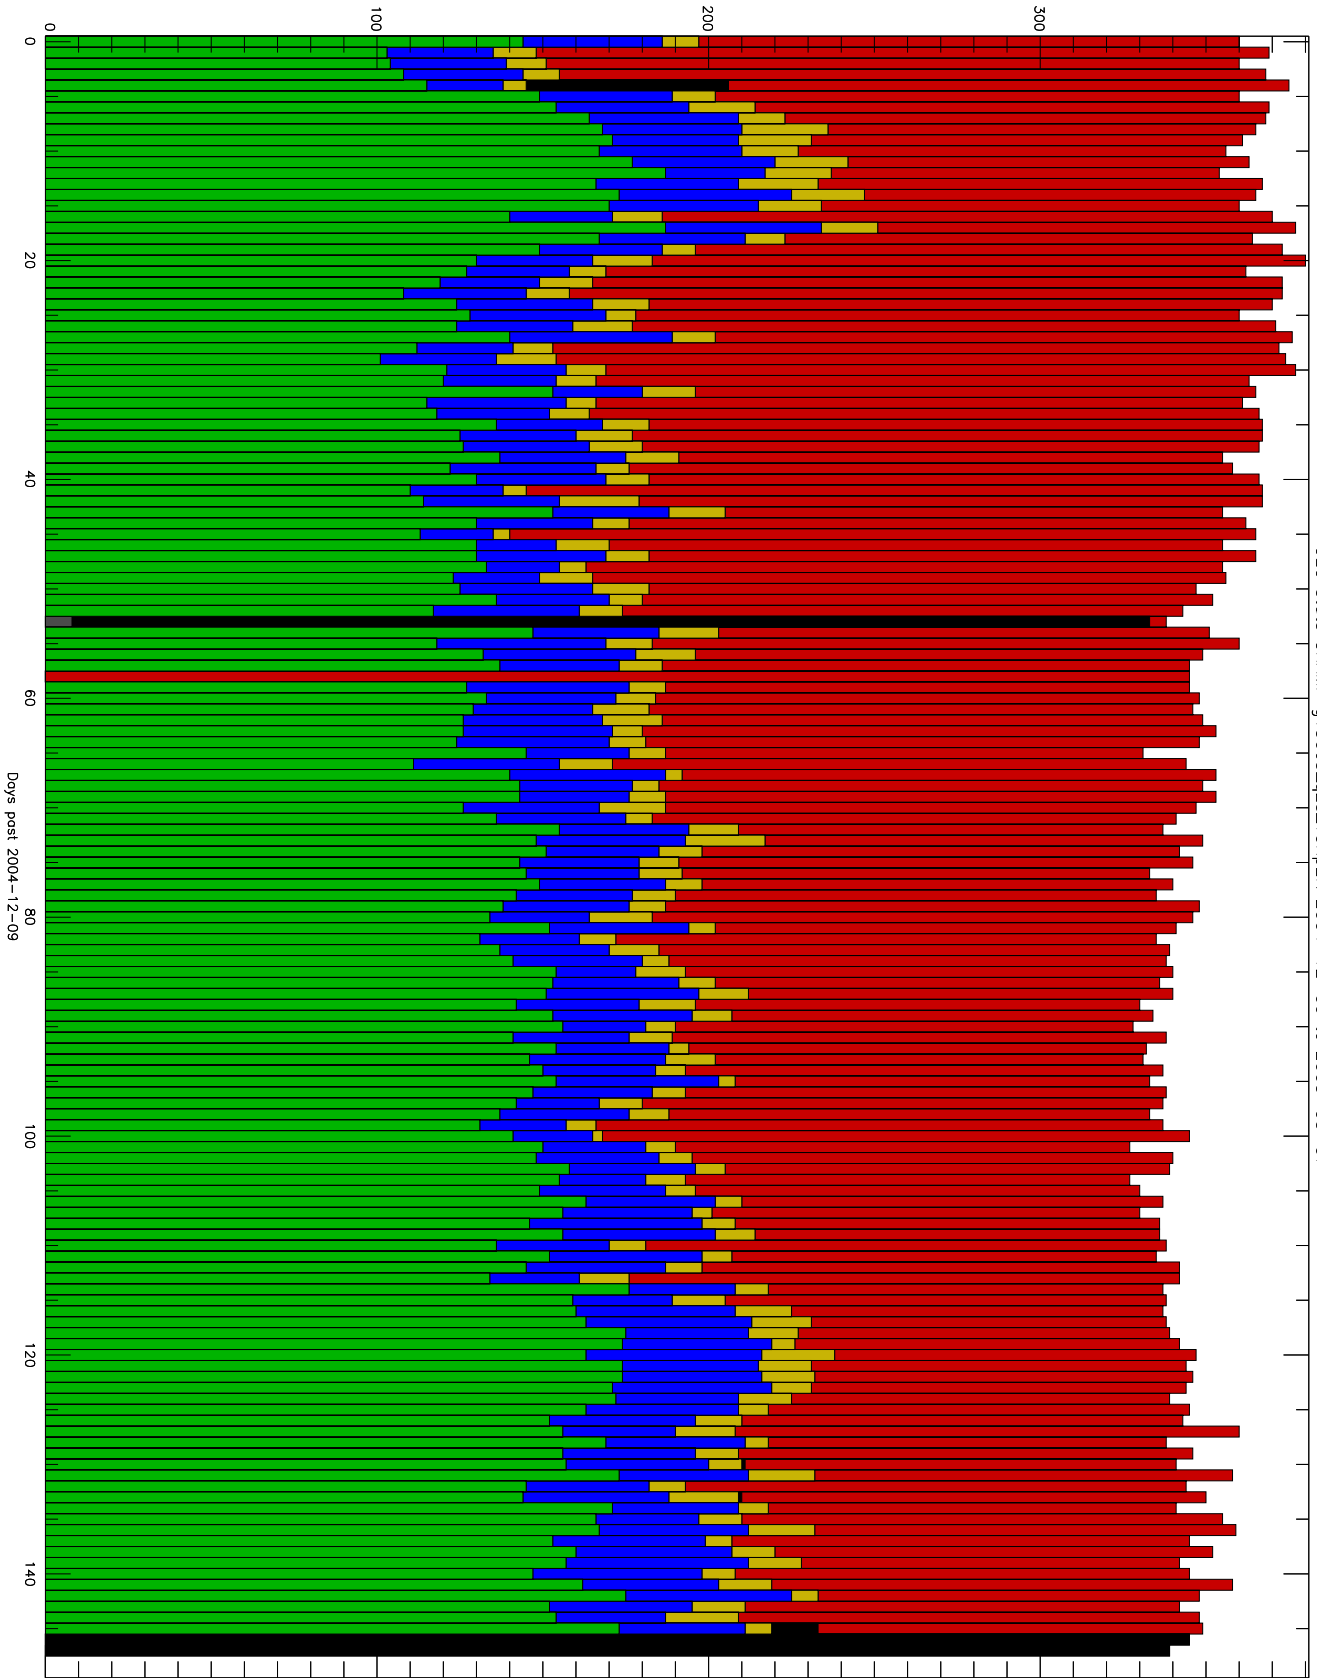

Number of occultations

GEO. stats CHAMP g150c5-q2s_10kp2N 2004-12-09 to 2005-05-07

- CAL-F
- CAL-U
- RET-F
- RET-U
- OCL-F
- OCL-U
- OCL-P