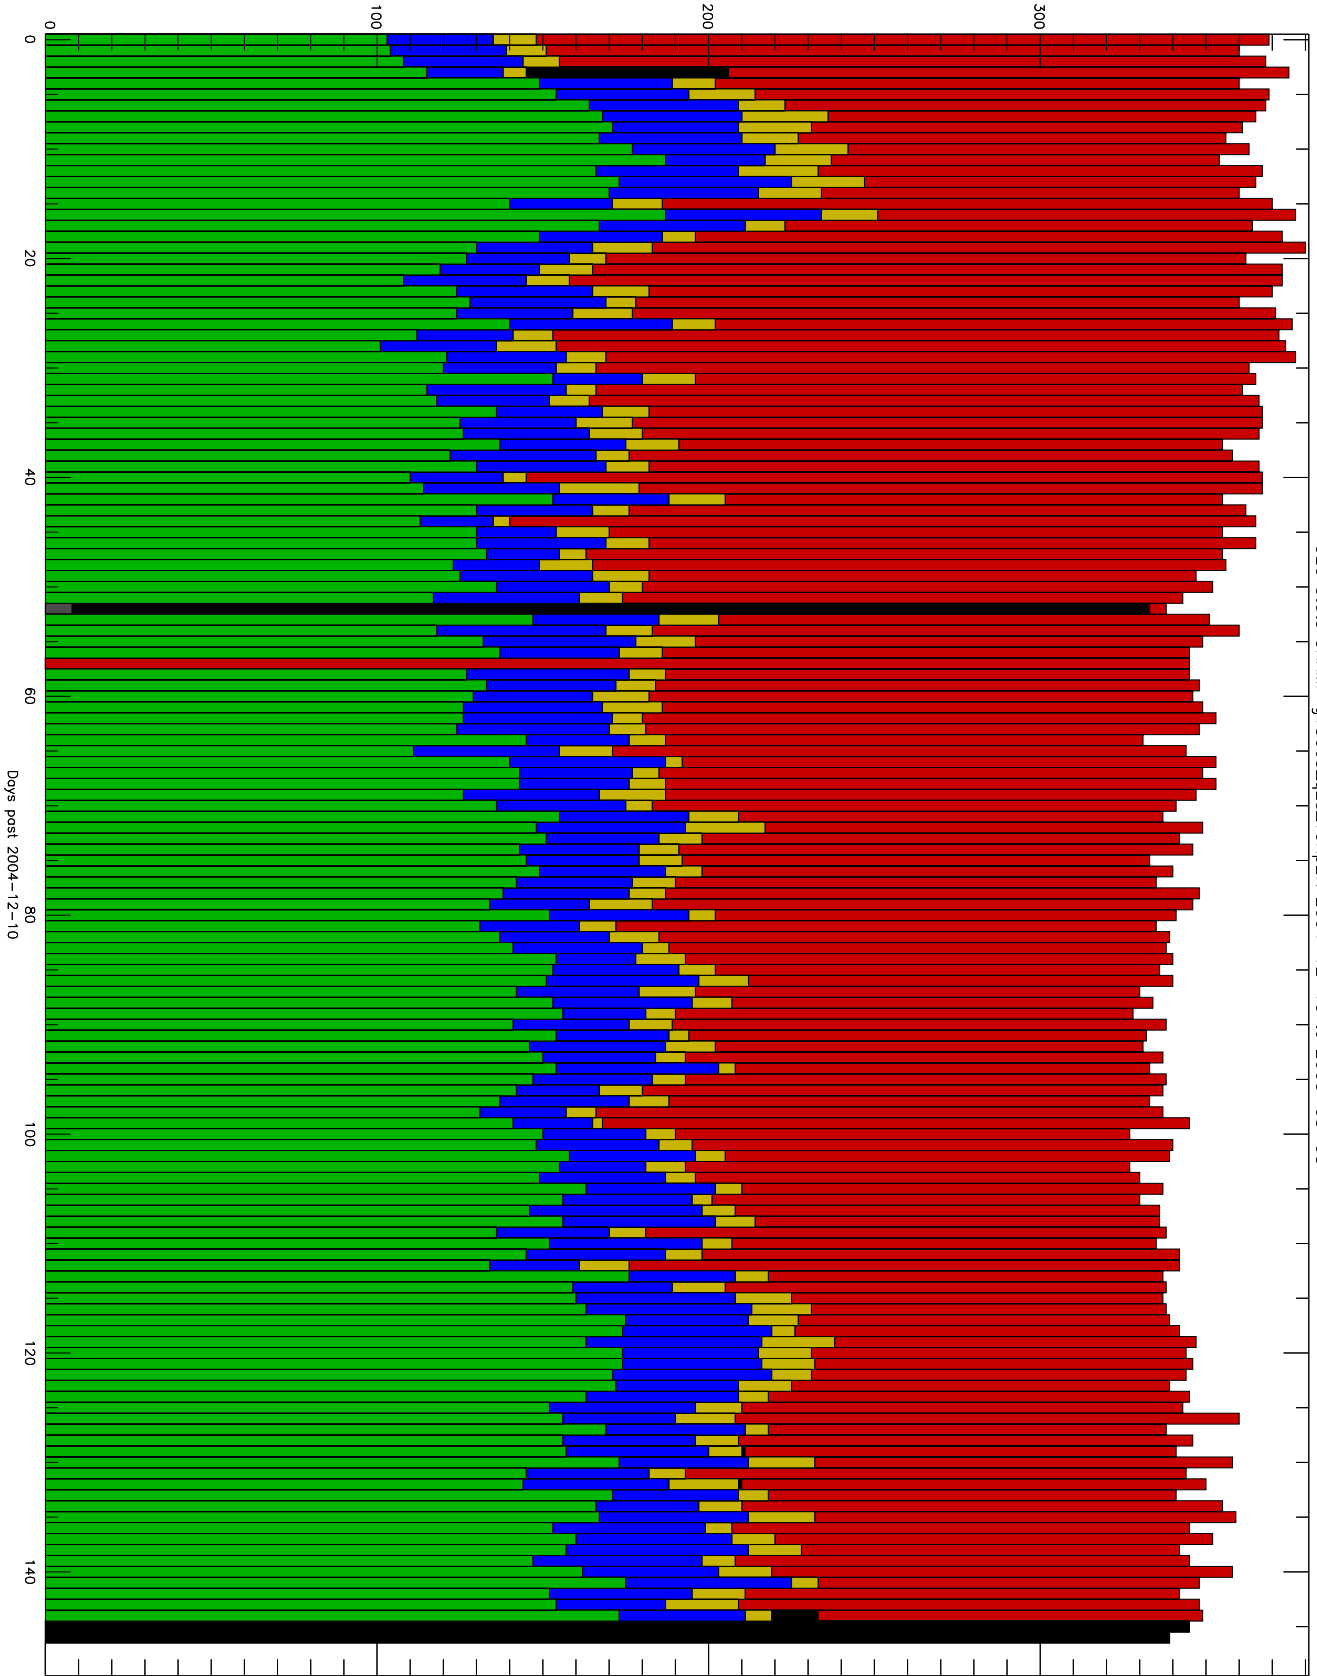

Number of occultations

GEO stats CHAMP g150c5-q2s_10kp2N 2004-12-10 to 2005-05-08

- CAL-F
- CAL-U
- RET-F
- RET-U
- OCL-F
- OCL-U
- OCL-P