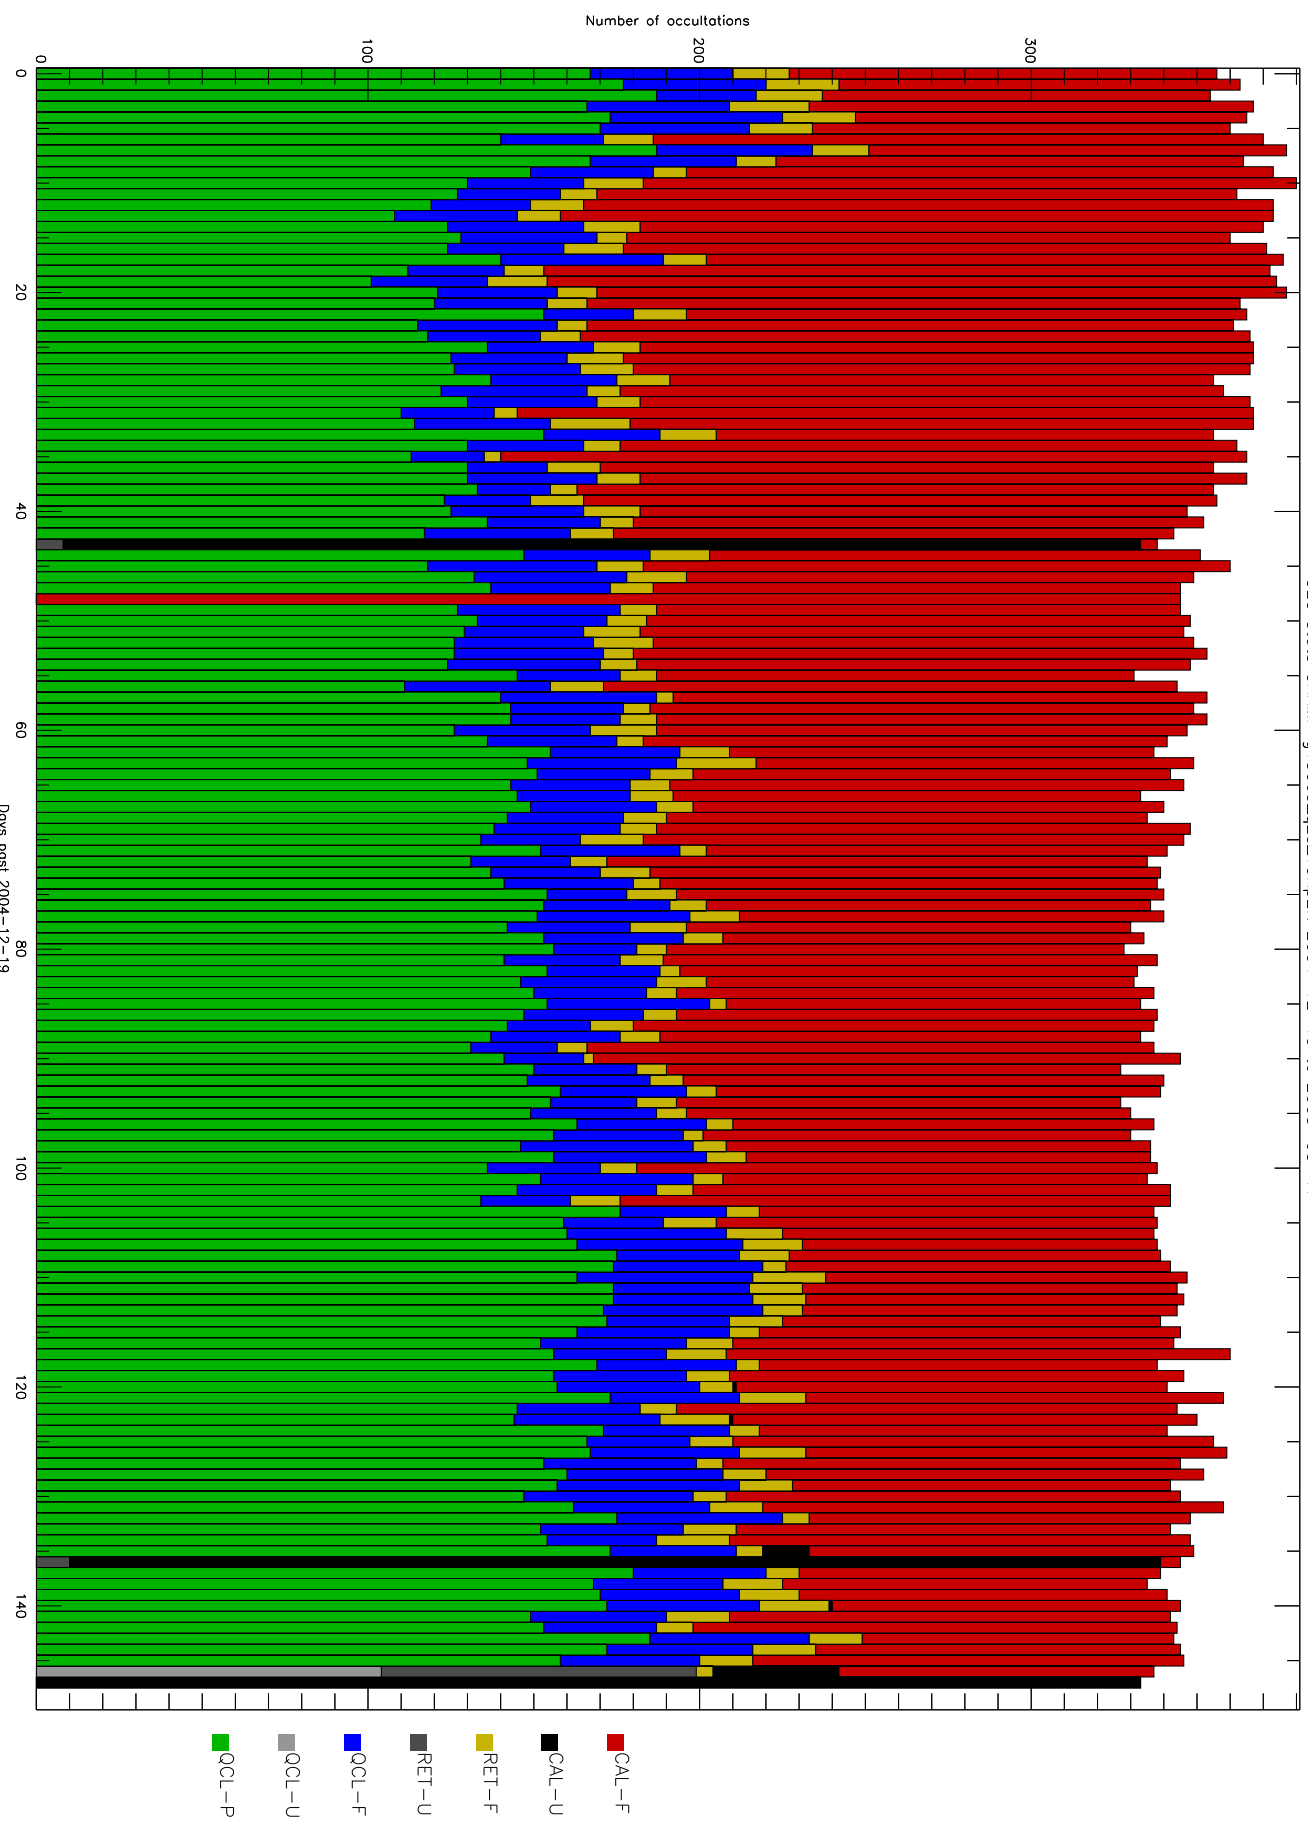

GEO stats CHAMP g150c5-q2s-10kp2N 2004-12-19 to 2005-05-17

Number of occultations

Days post 2004-12-19

- CAL-F
- CAL-U
- RET-F
- RET-U
- OCL-F
- OCL-U
- OCL-P