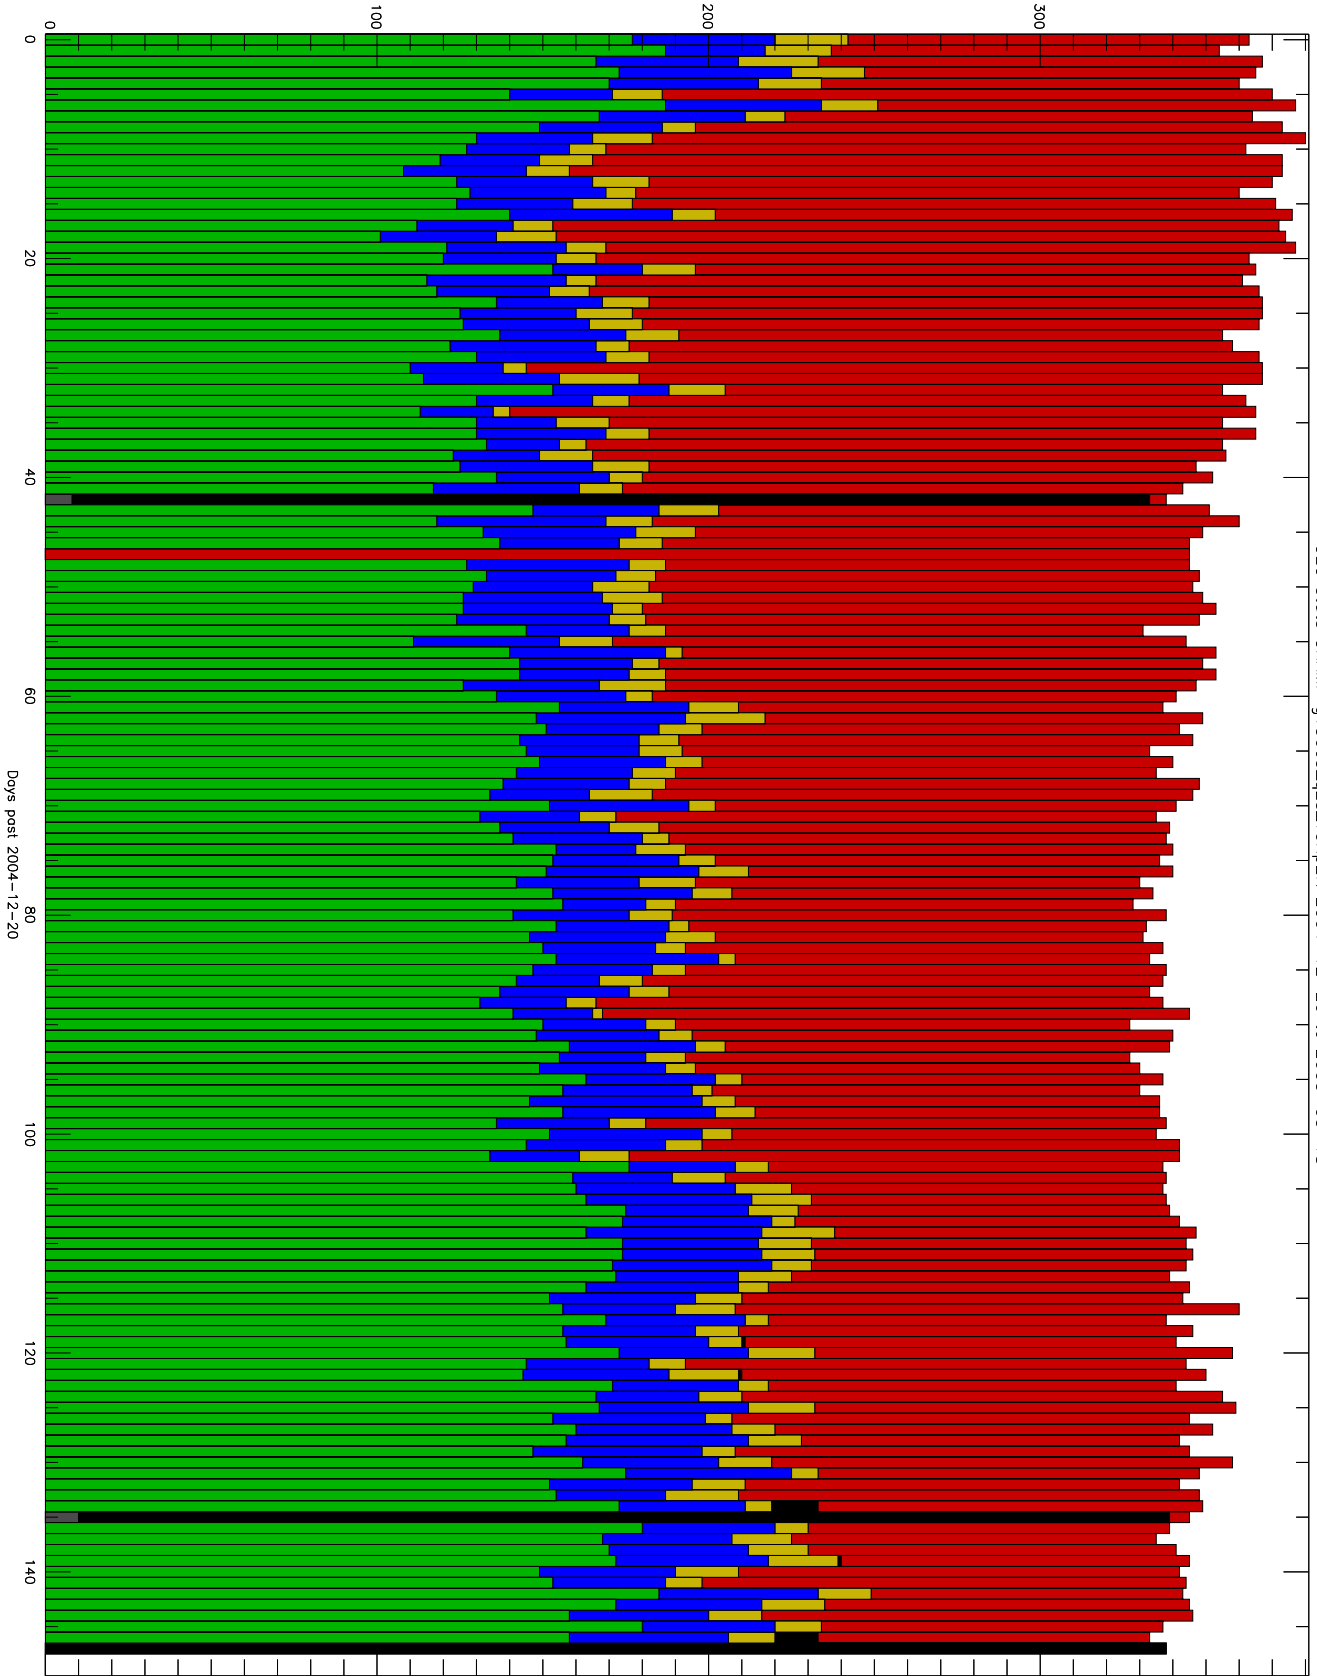

Number of occultations

GEO stats CHAMP g150c5-q2s_10kp2N 2004-12-20 to 2005-05-18

- CAL-F
- CAL-U
- RET-F
- RET-U
- OCL-F
- OCL-U
- OCL-P