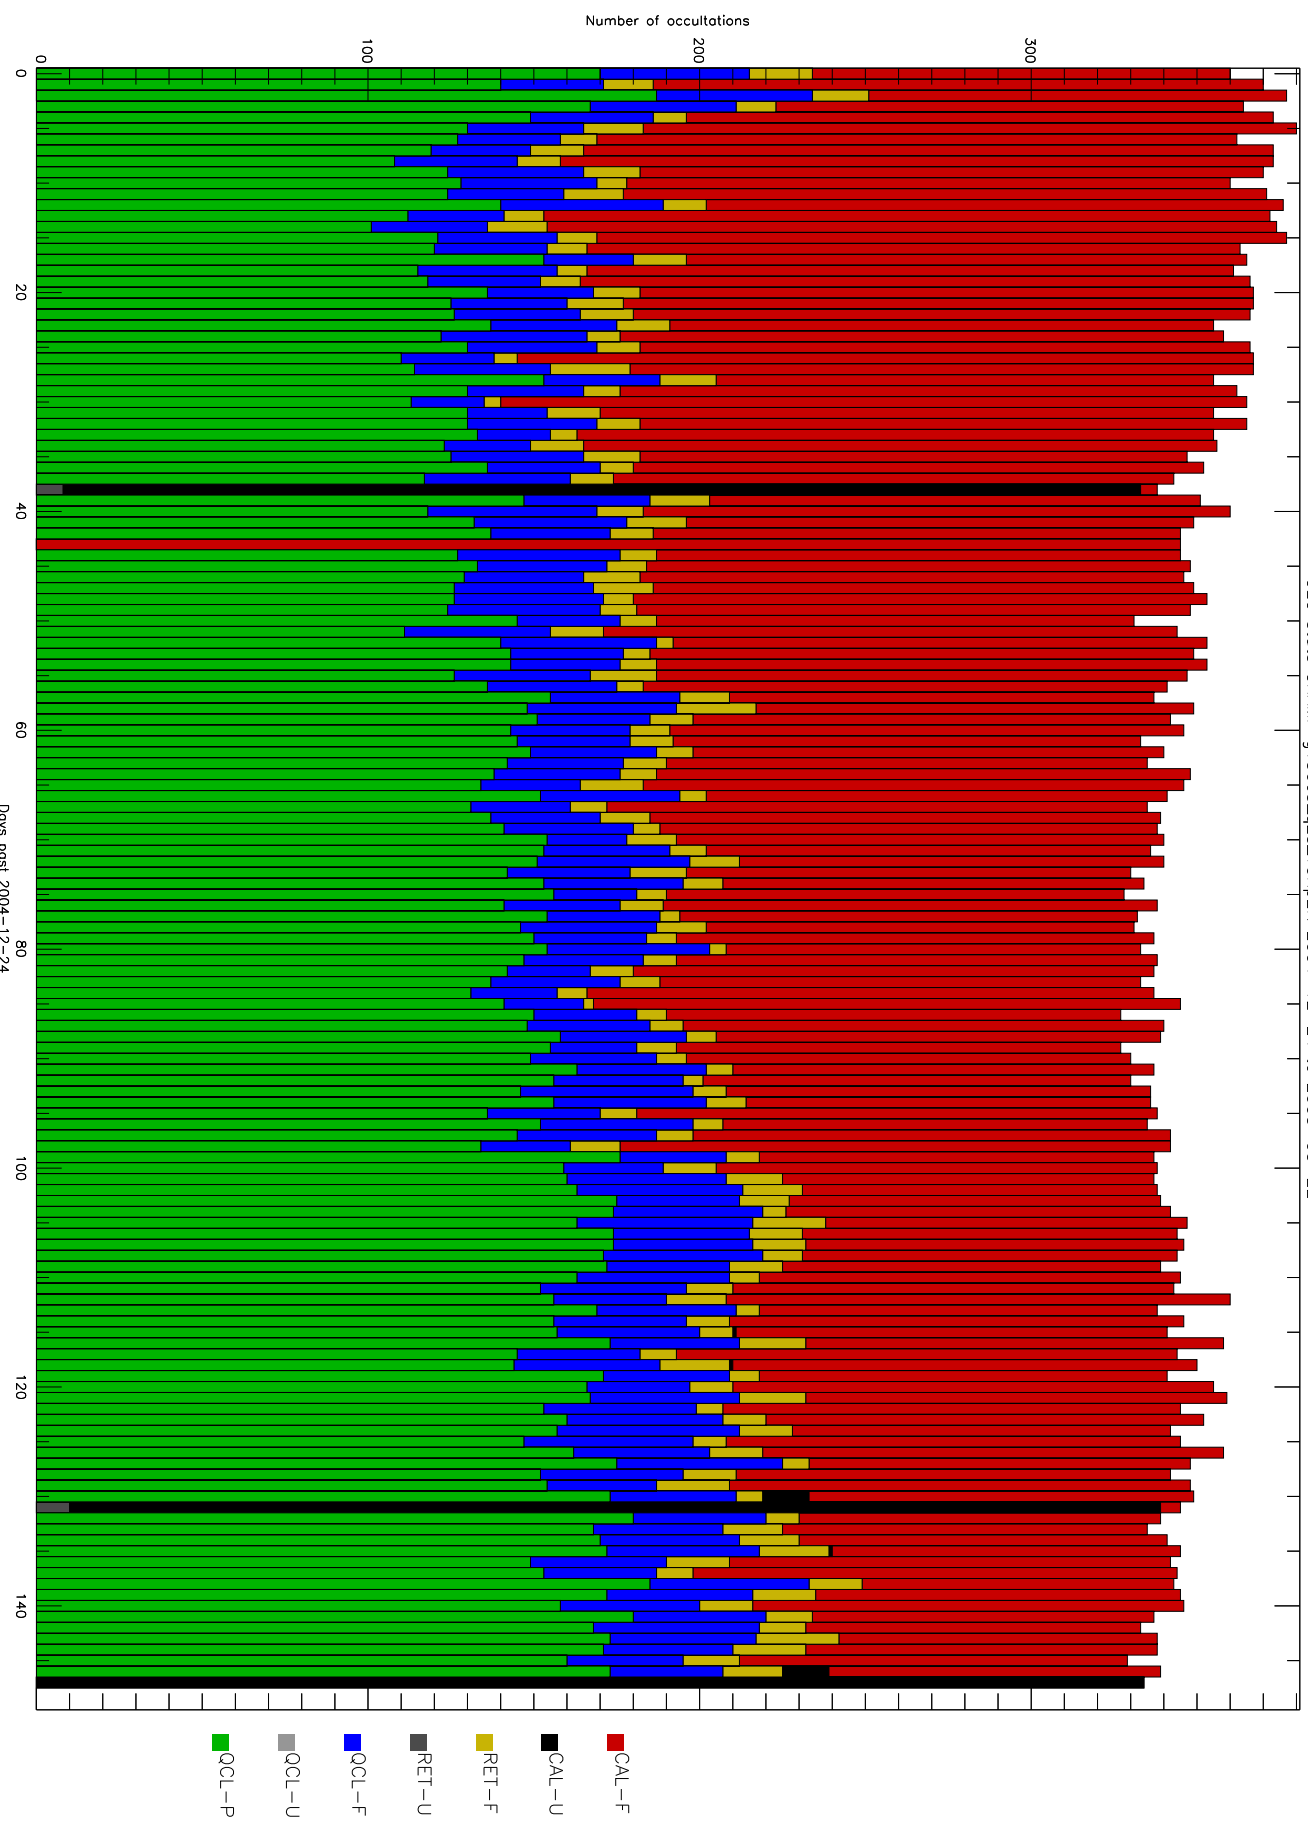

GEO stats CHAMP g150c5-q2s_10kp2N 2004-12-24 to 2005-05-22

- CAL-F
- CAL-U
- RET-F
- RET-U
- OCL-F
- OCL-U
- OCL-P