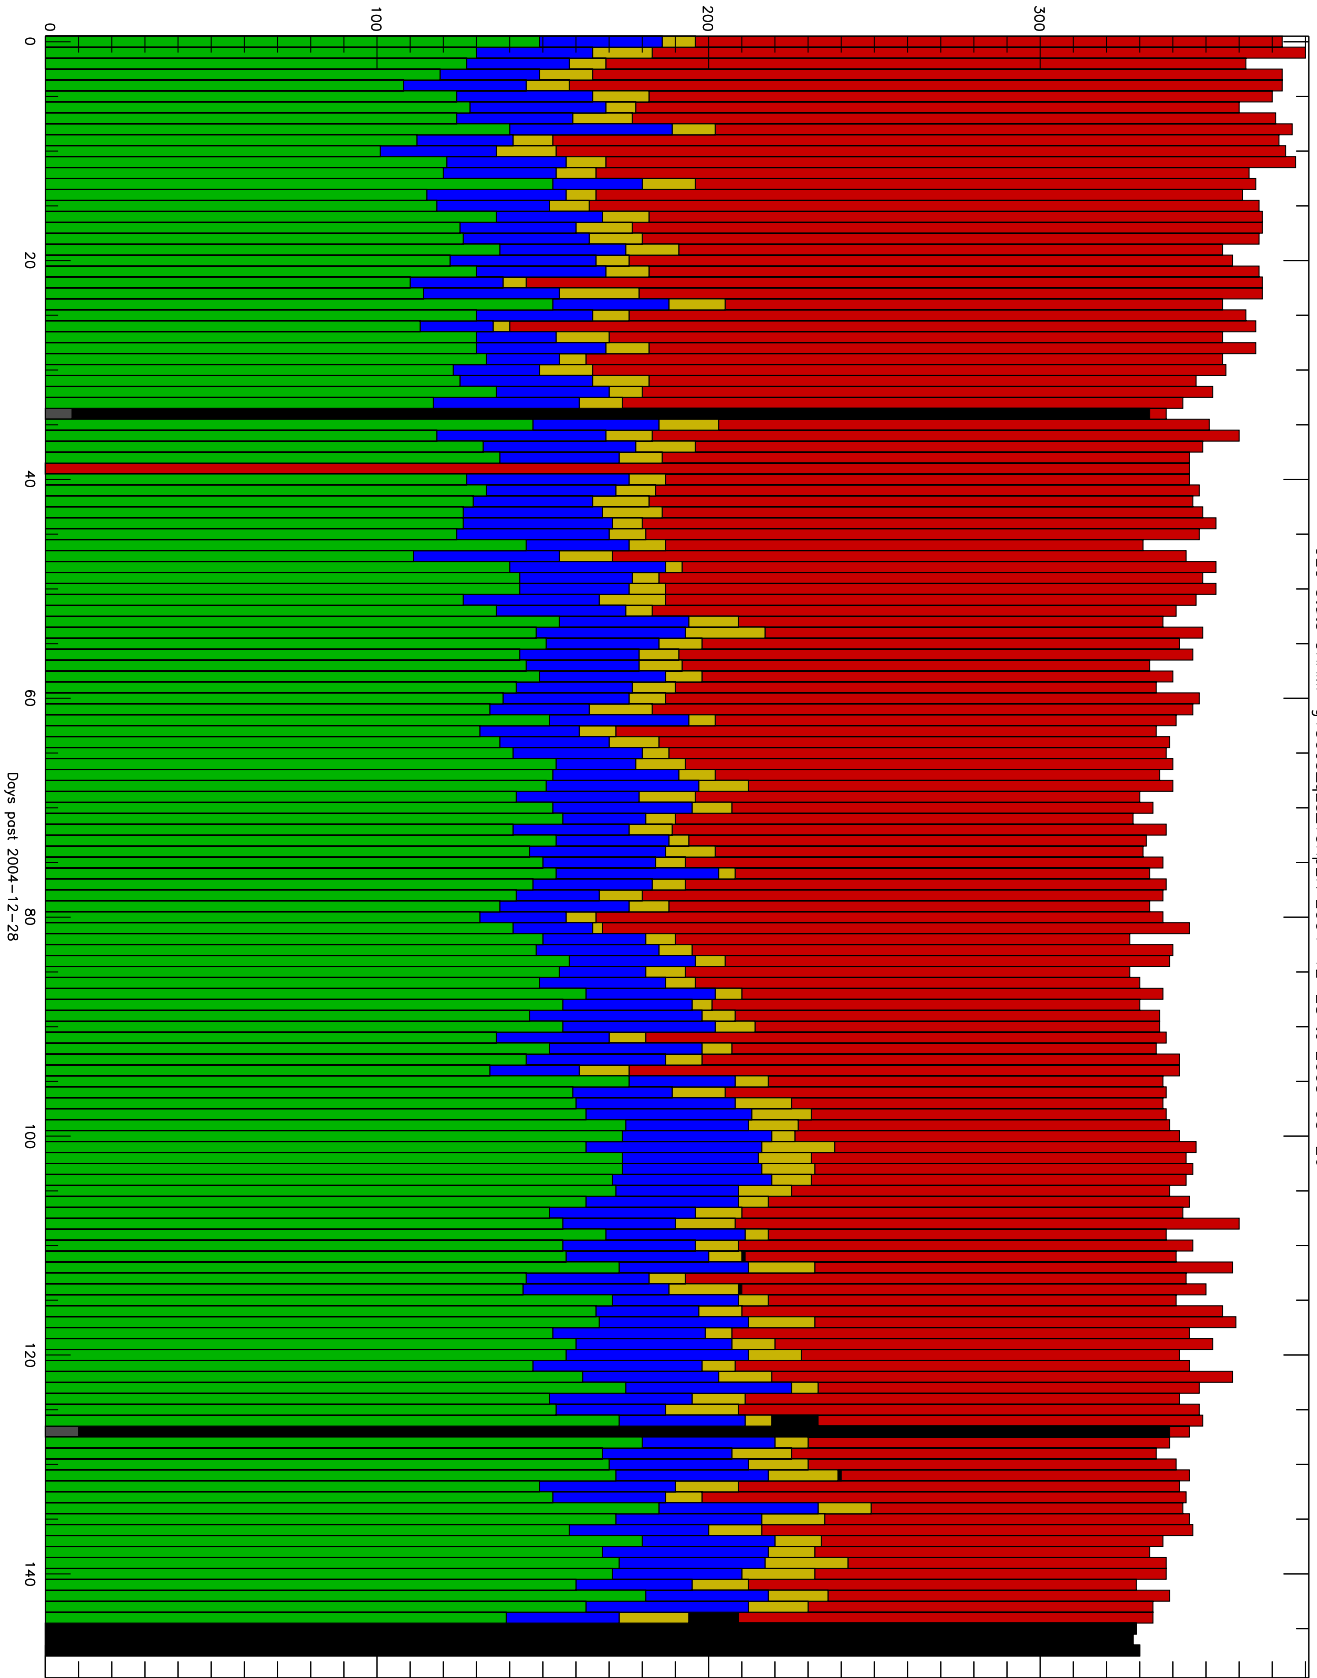

Number of occultations

GEO stats CHAMP g150c5-q2s-10kp2N 2004-12-28 to 2005-05-26

- CAL-F
- CAL-U
- RET-F
- RET-U
- OCL-F
- OCL-U
- OCL-P