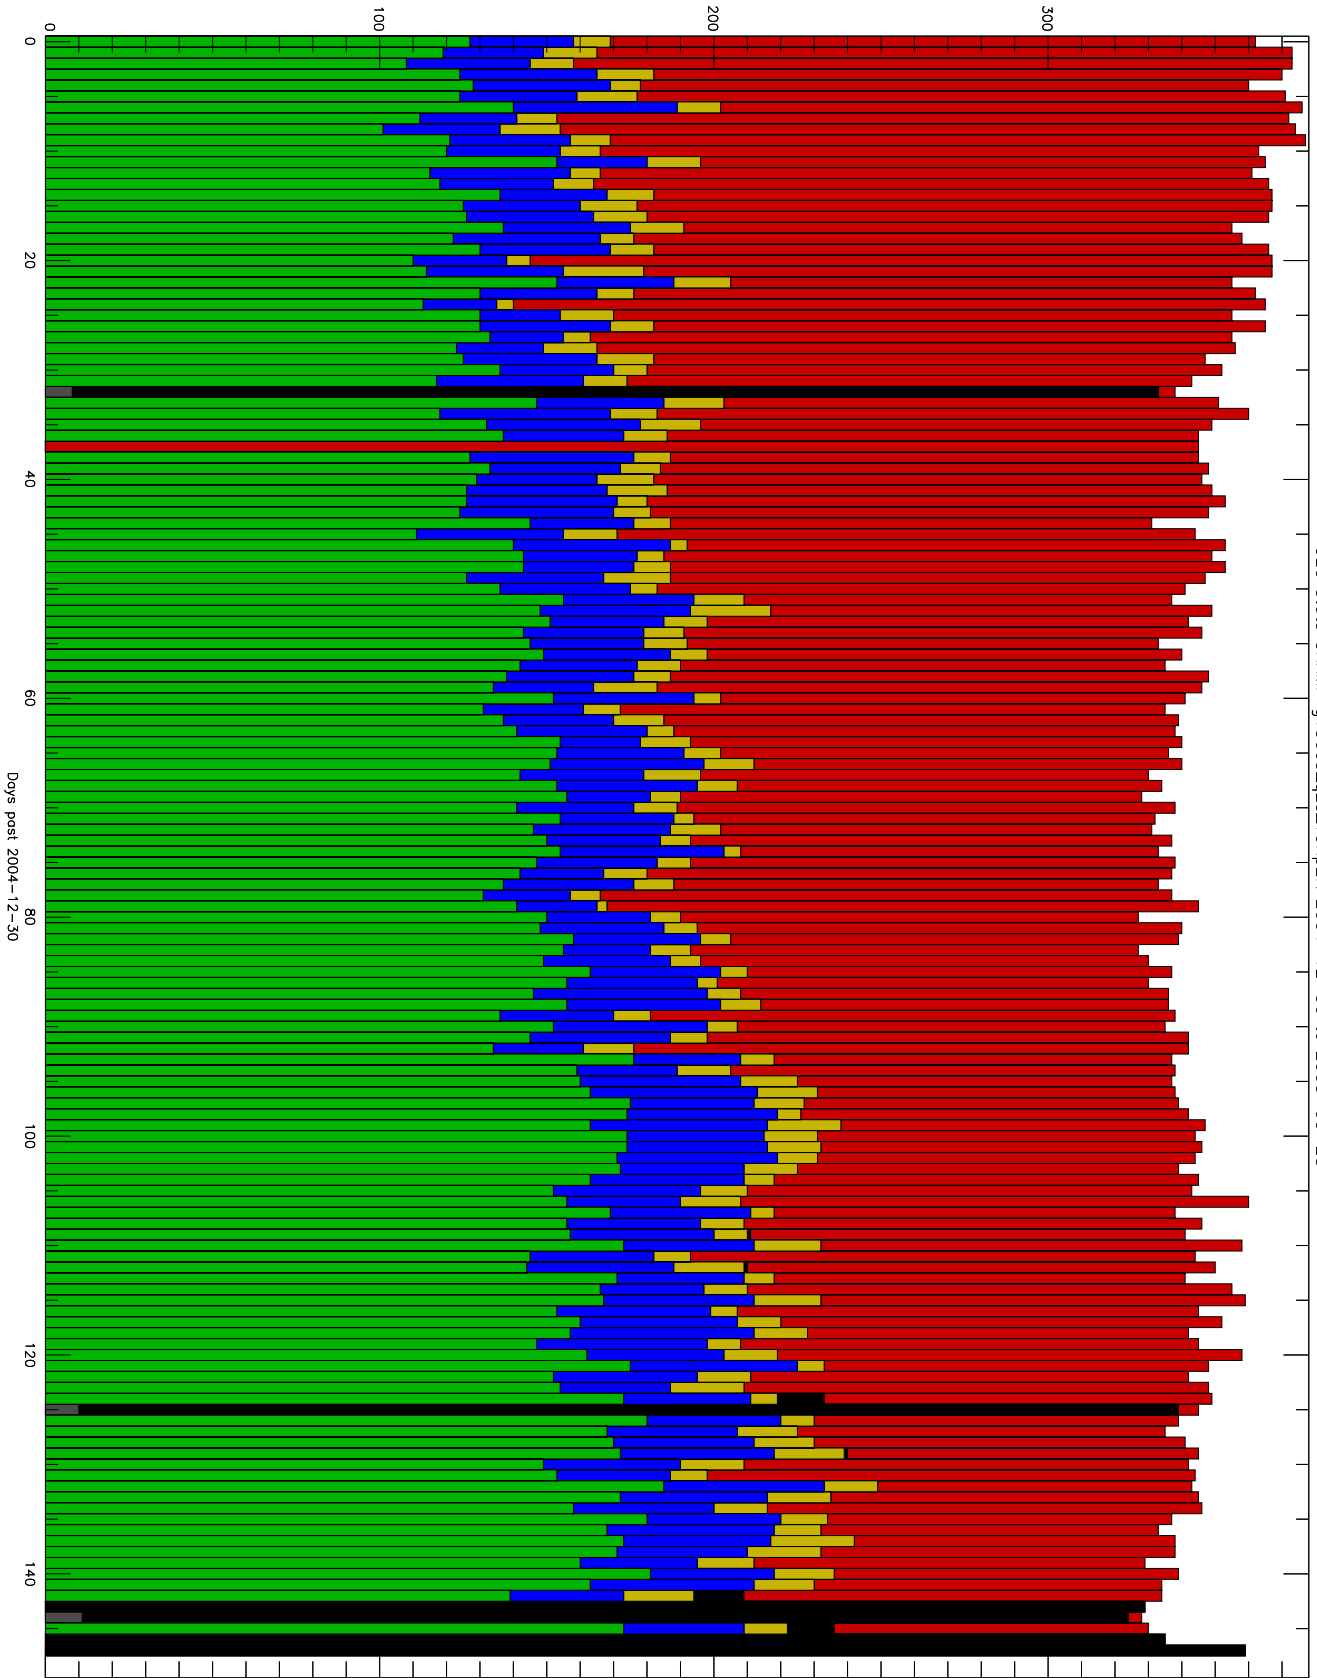

Number of occultations

GEO stats CHAMP g150c5-q2s_10kp2N 2004-12-30 to 2005-05-28

- CAL-F
- CAL-U
- RET-F
- RET-U
- OCL-F
- OCL-U
- OCL-P