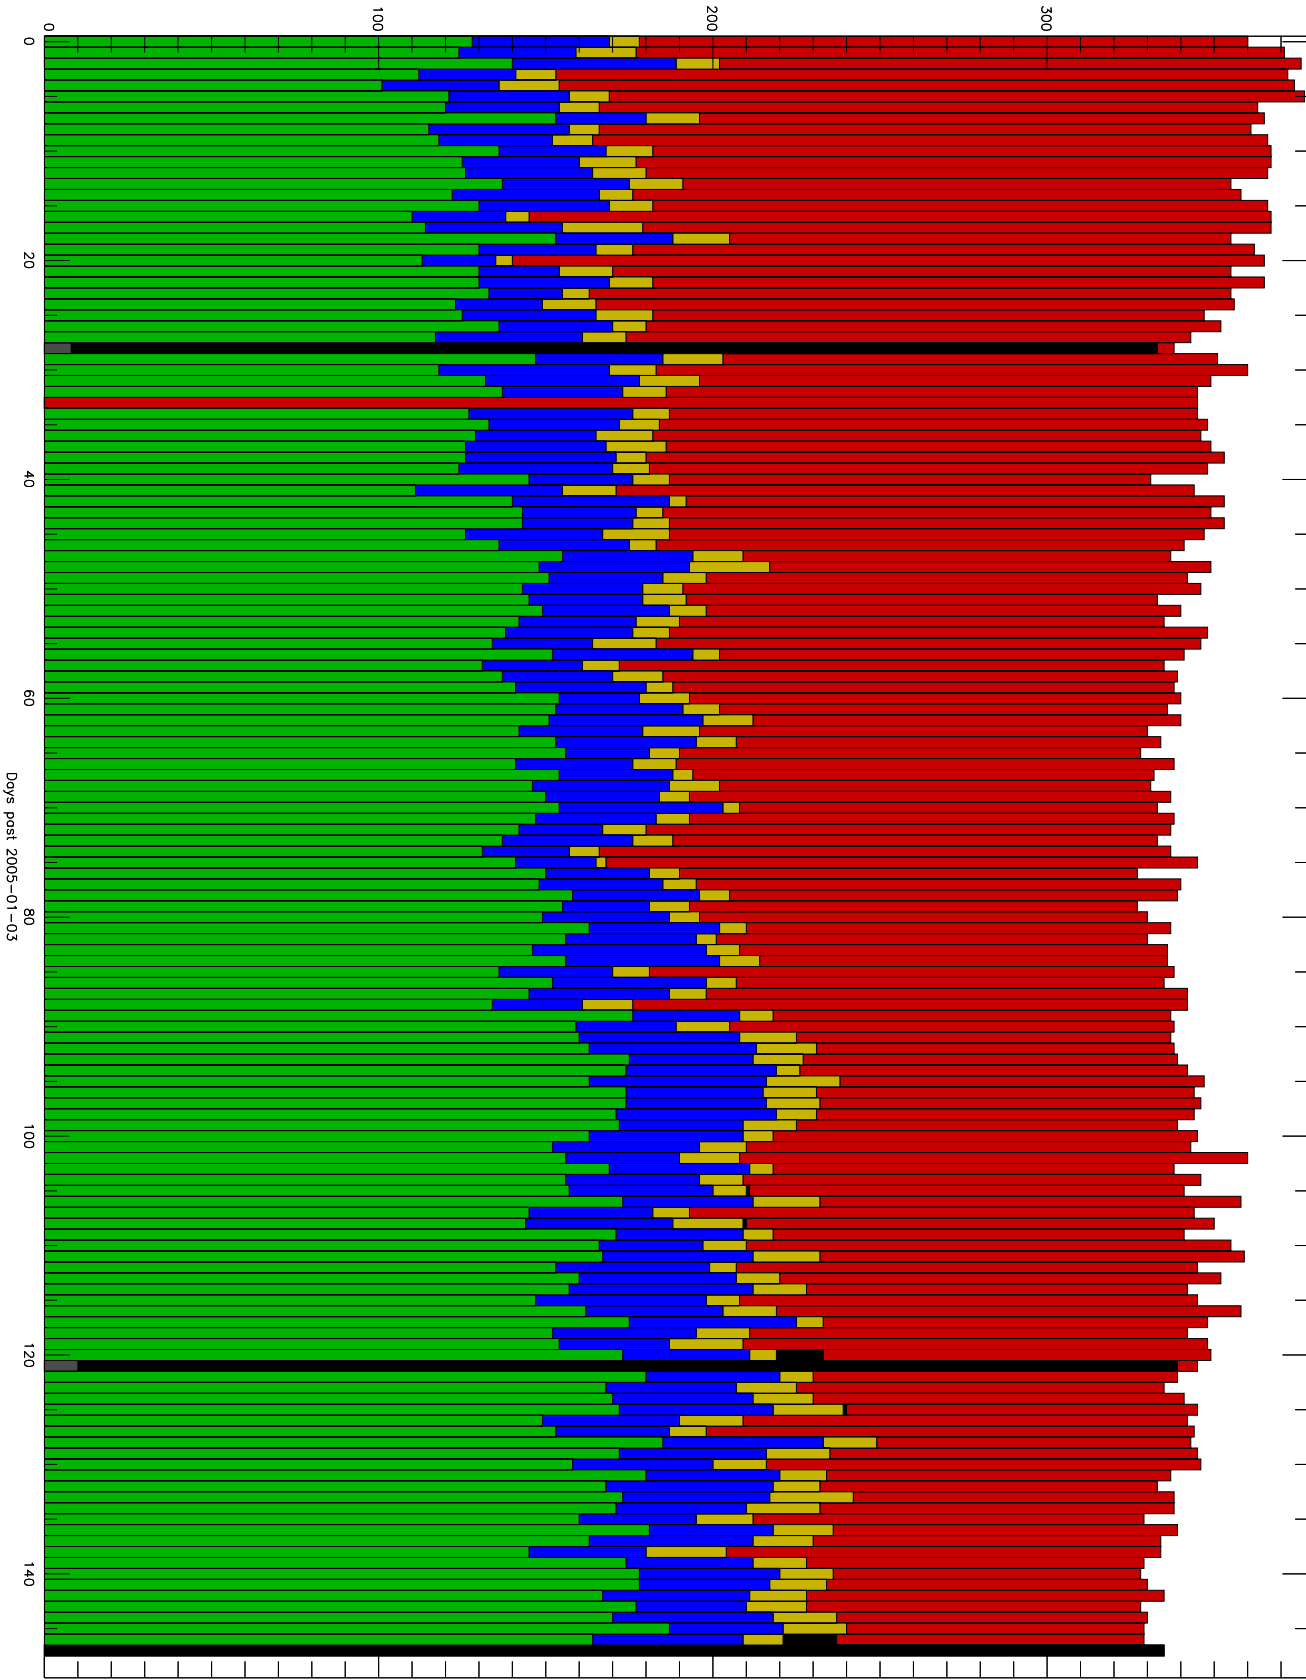

Number of occultations

GEO stats CHAMP g150c5-q2s\_10kp2N 2005-01-03 to 2005-06-01

- CAL-F
- CAL-U
- RET-F
- RET-U
- OCL-F
- OCL-U
- OCL-P