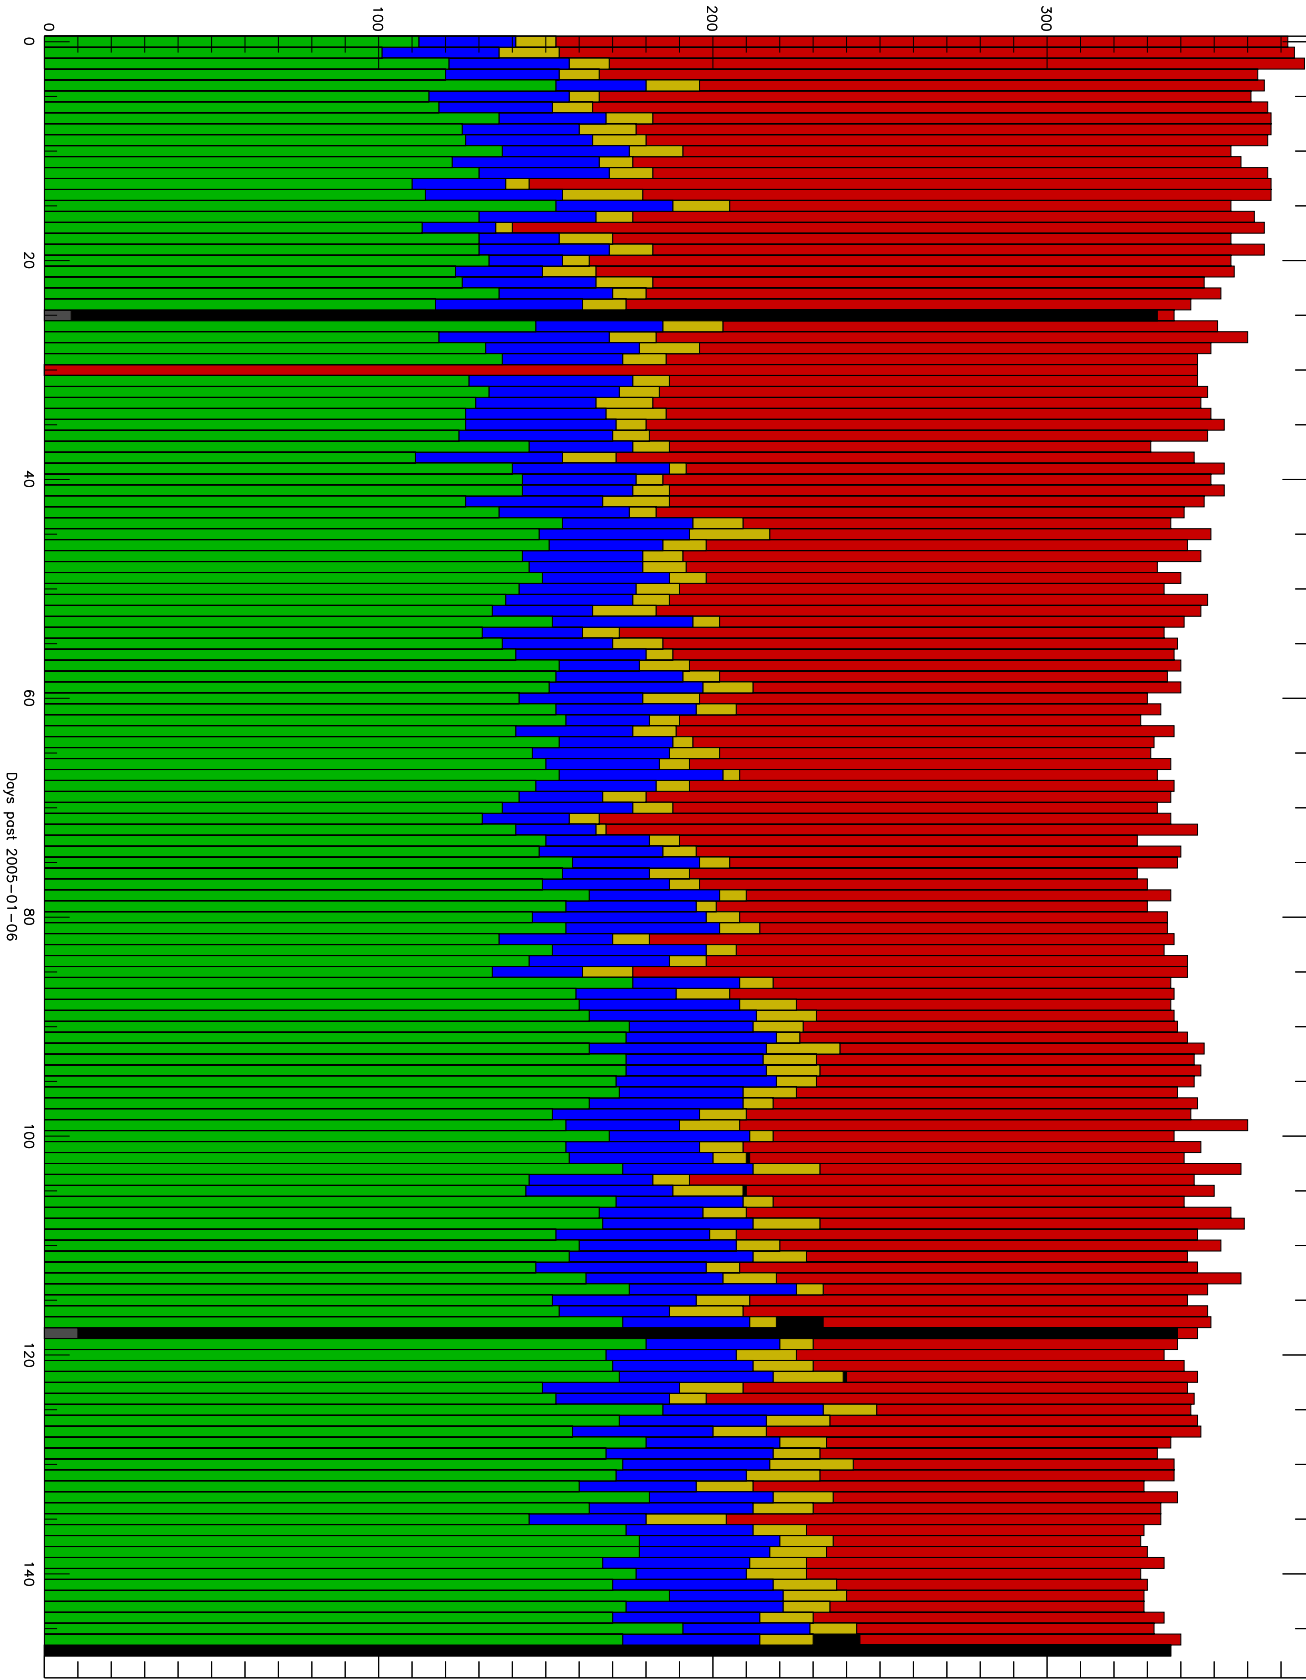

Number of occultations

GEO stats CHAMP g150c5-q2s\_10kp2N 2005-01-06 to 2005-06-04

- CAL-F
- RET-F
- RET-U
- OCL-F
- OCL-U
- OCL-P