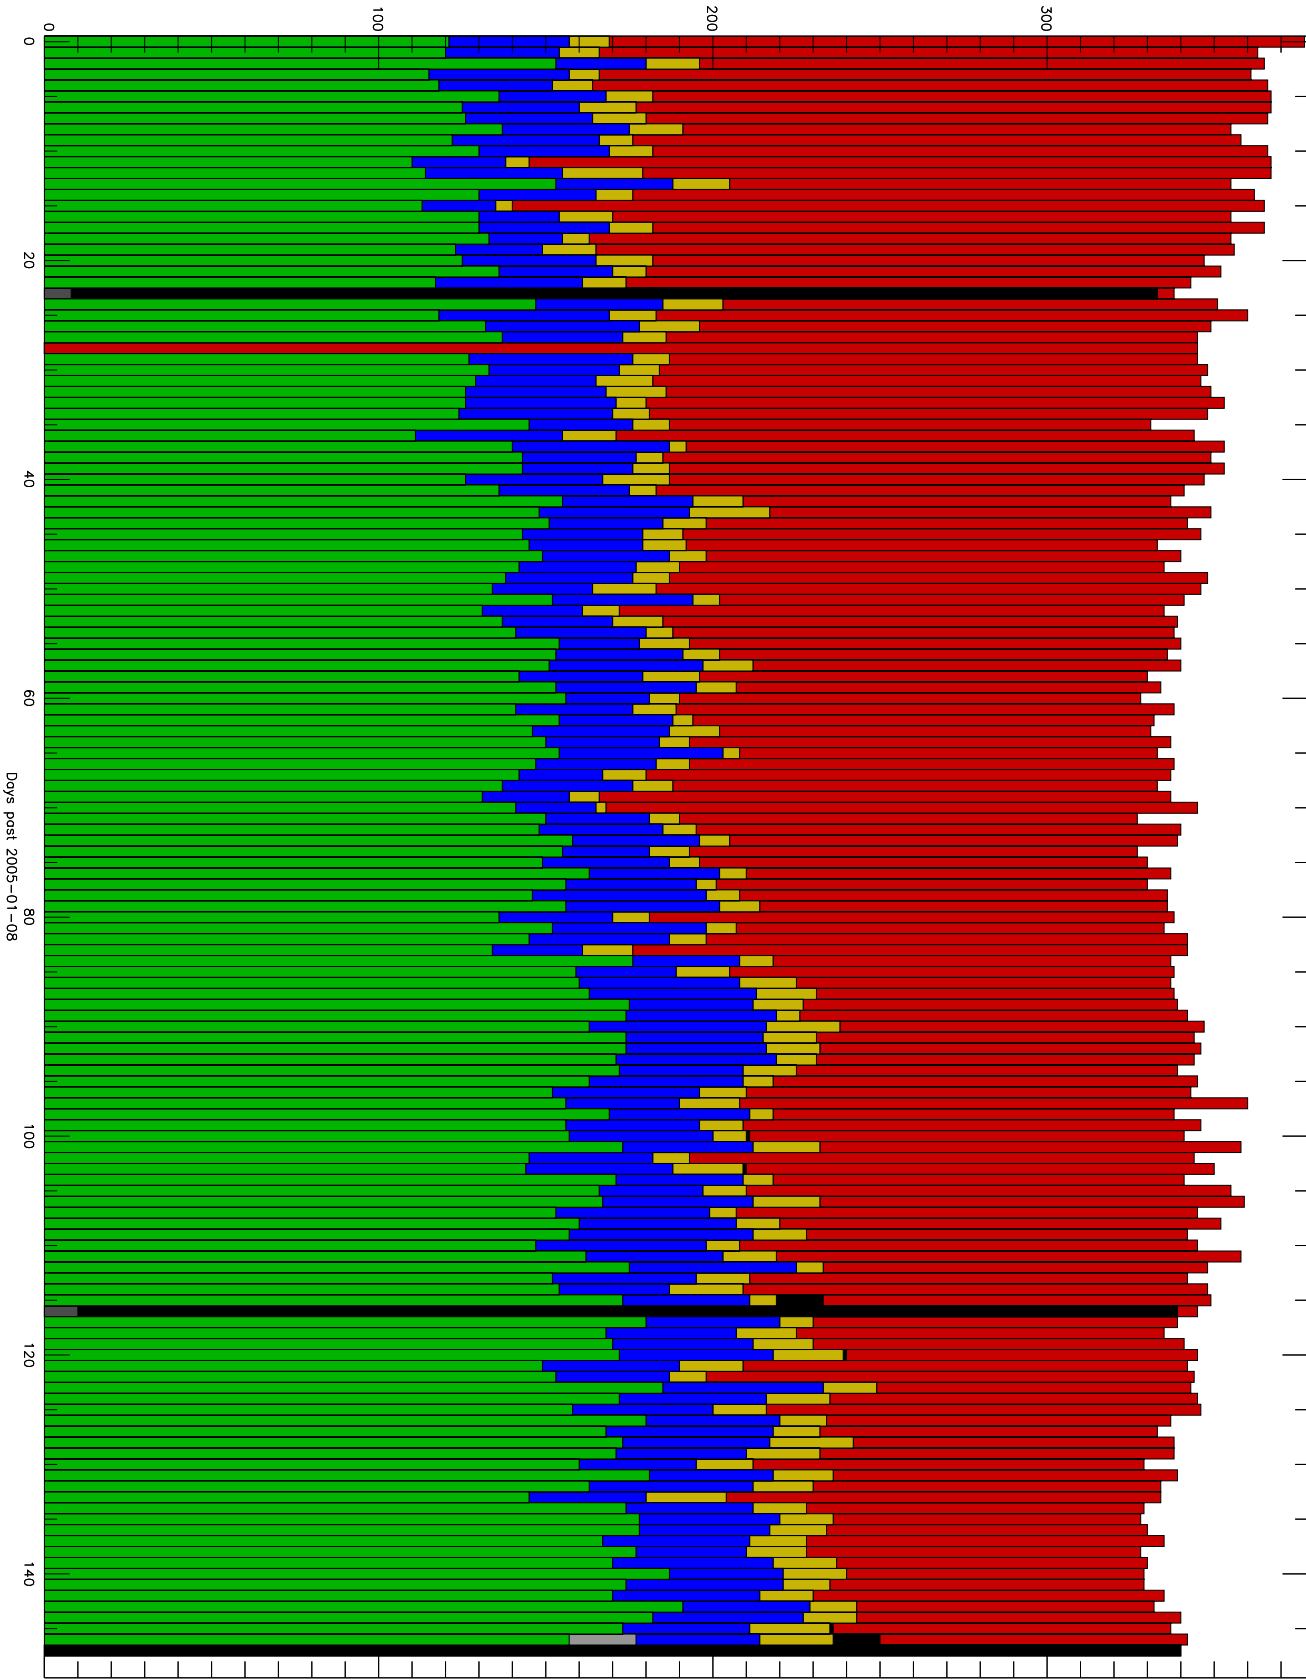

Number of occultations

GEO stats CHAMP g150c5-q2s-10kp2N 2005-01-08 to 2005-06-06

- CAL-F
- CAL-U
- RET-F
- RET-U
- OCL-F
- OCL-U
- OCL-P