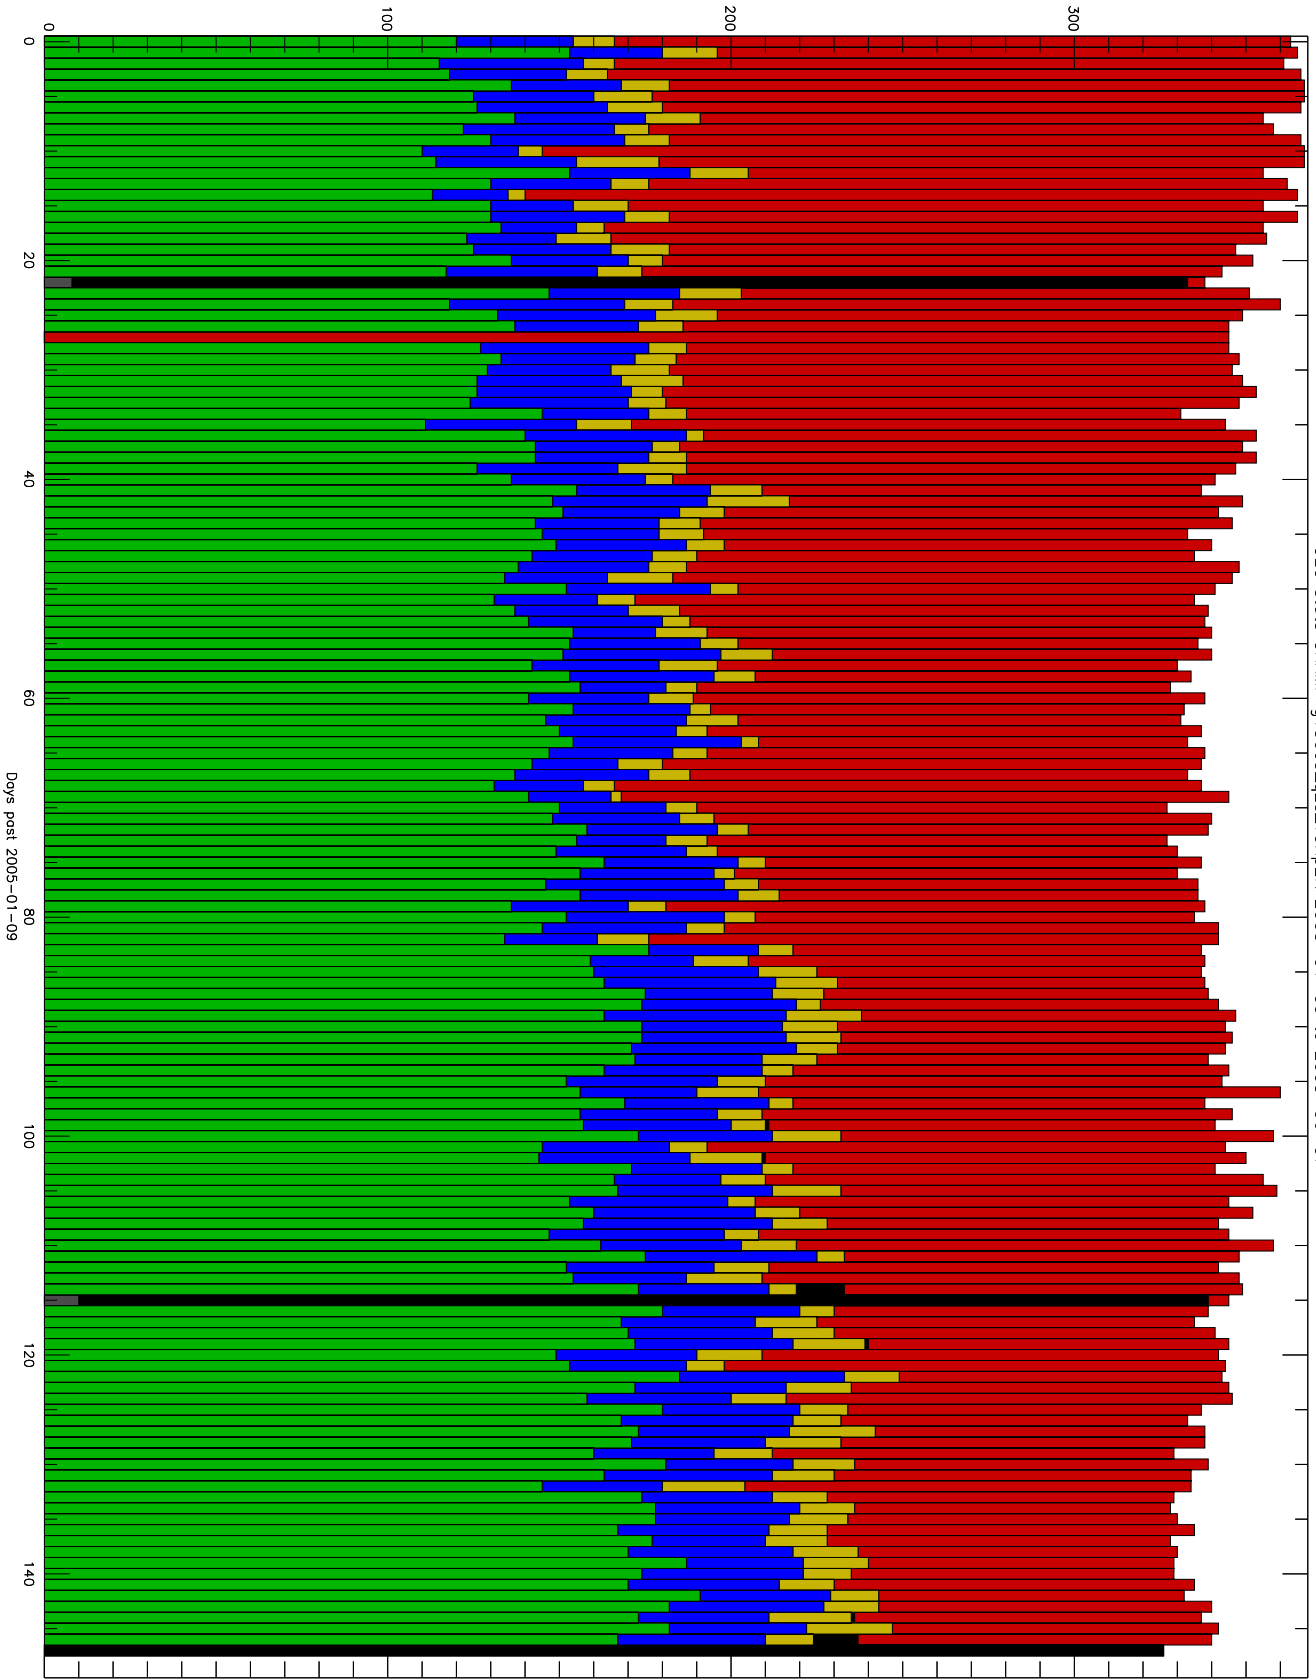

Number of occultations

GEO stats CHAMP g150c5-q2s\_10kp2N 2005-01-09 to 2005-06-07

- CAL-F
- CAL-U
- RET-F
- RET-U
- OCL-F
- OCL-U
- OCL-P