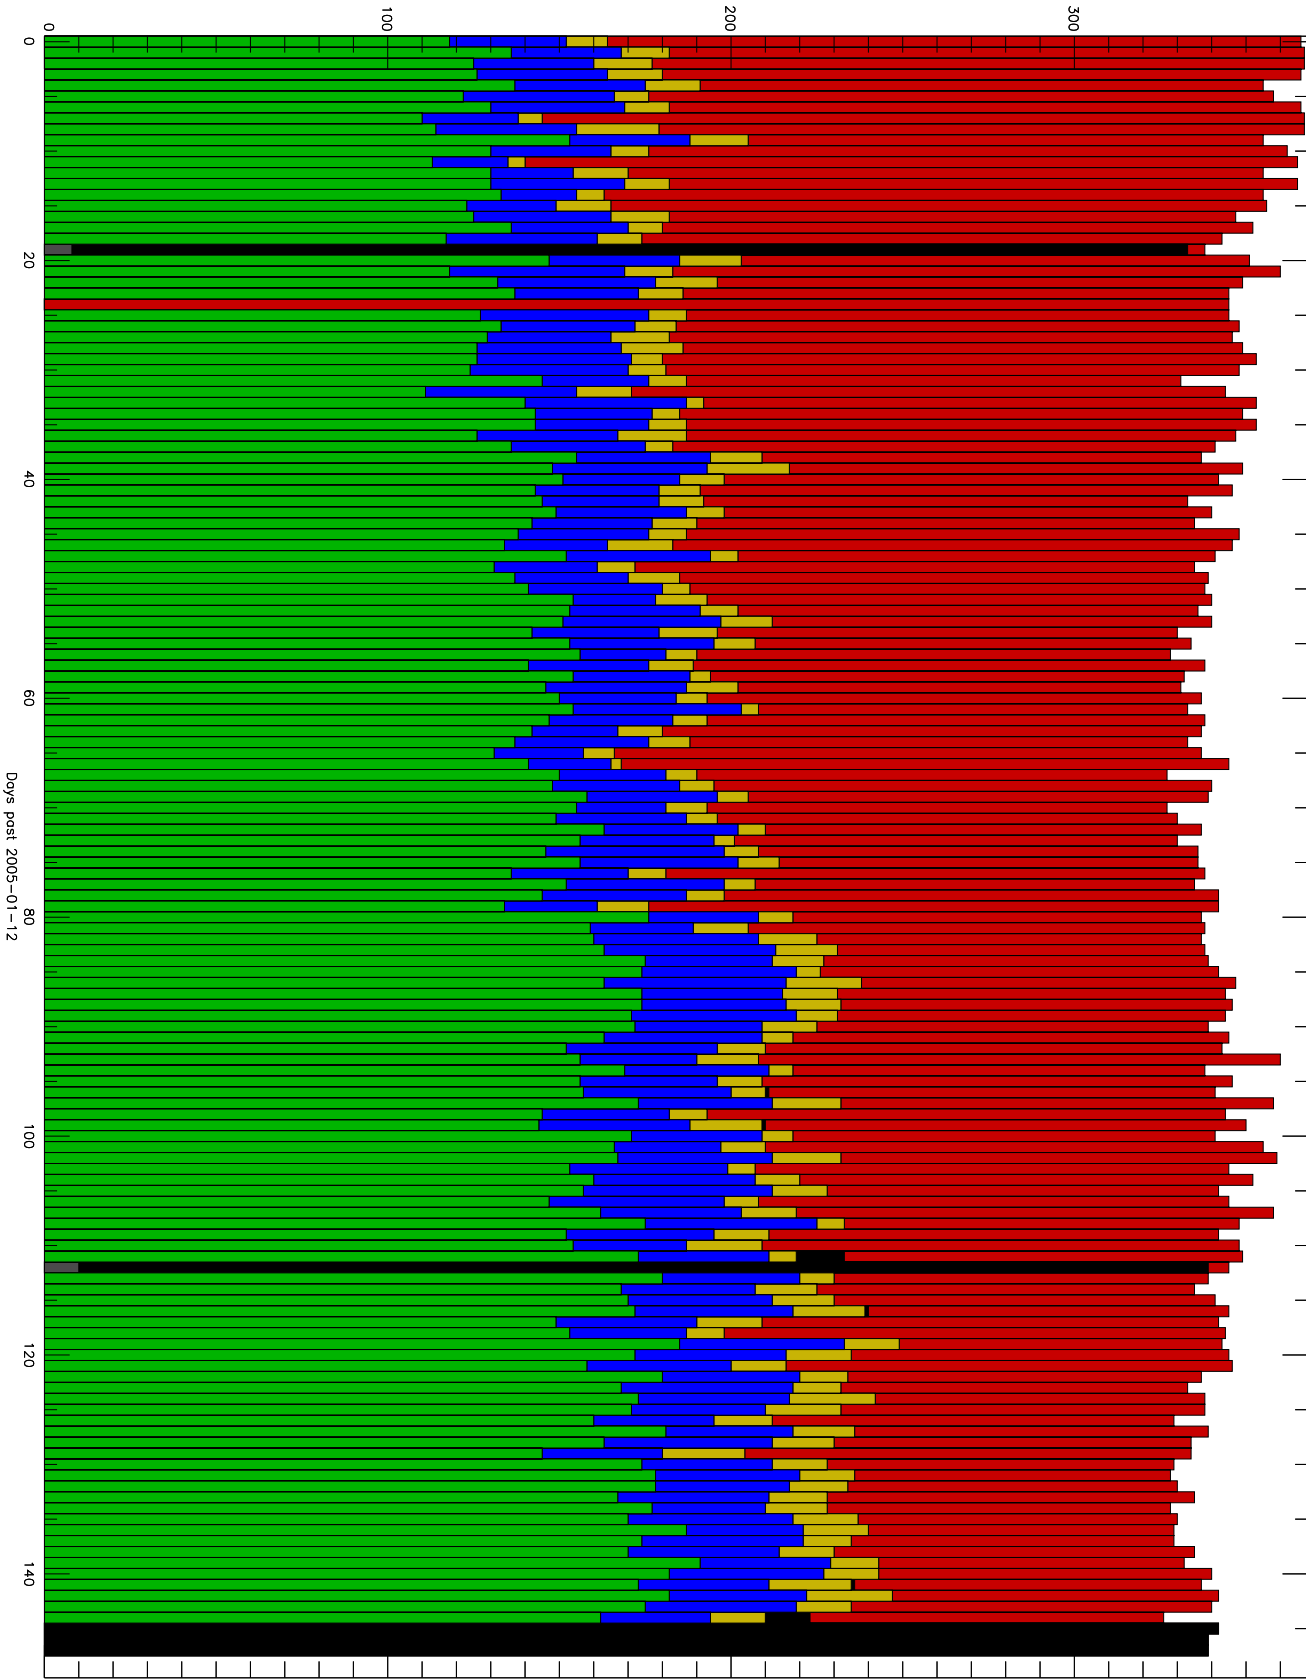

Number of occultations

GEO stats CHAMP g150c5-q2s_10kp2N 2005-01-12 to 2005-06-10

- CAL-F
- CAL-U
- RET-F
- RET-U
- OCL-F
- OCL-U
- OCL-P