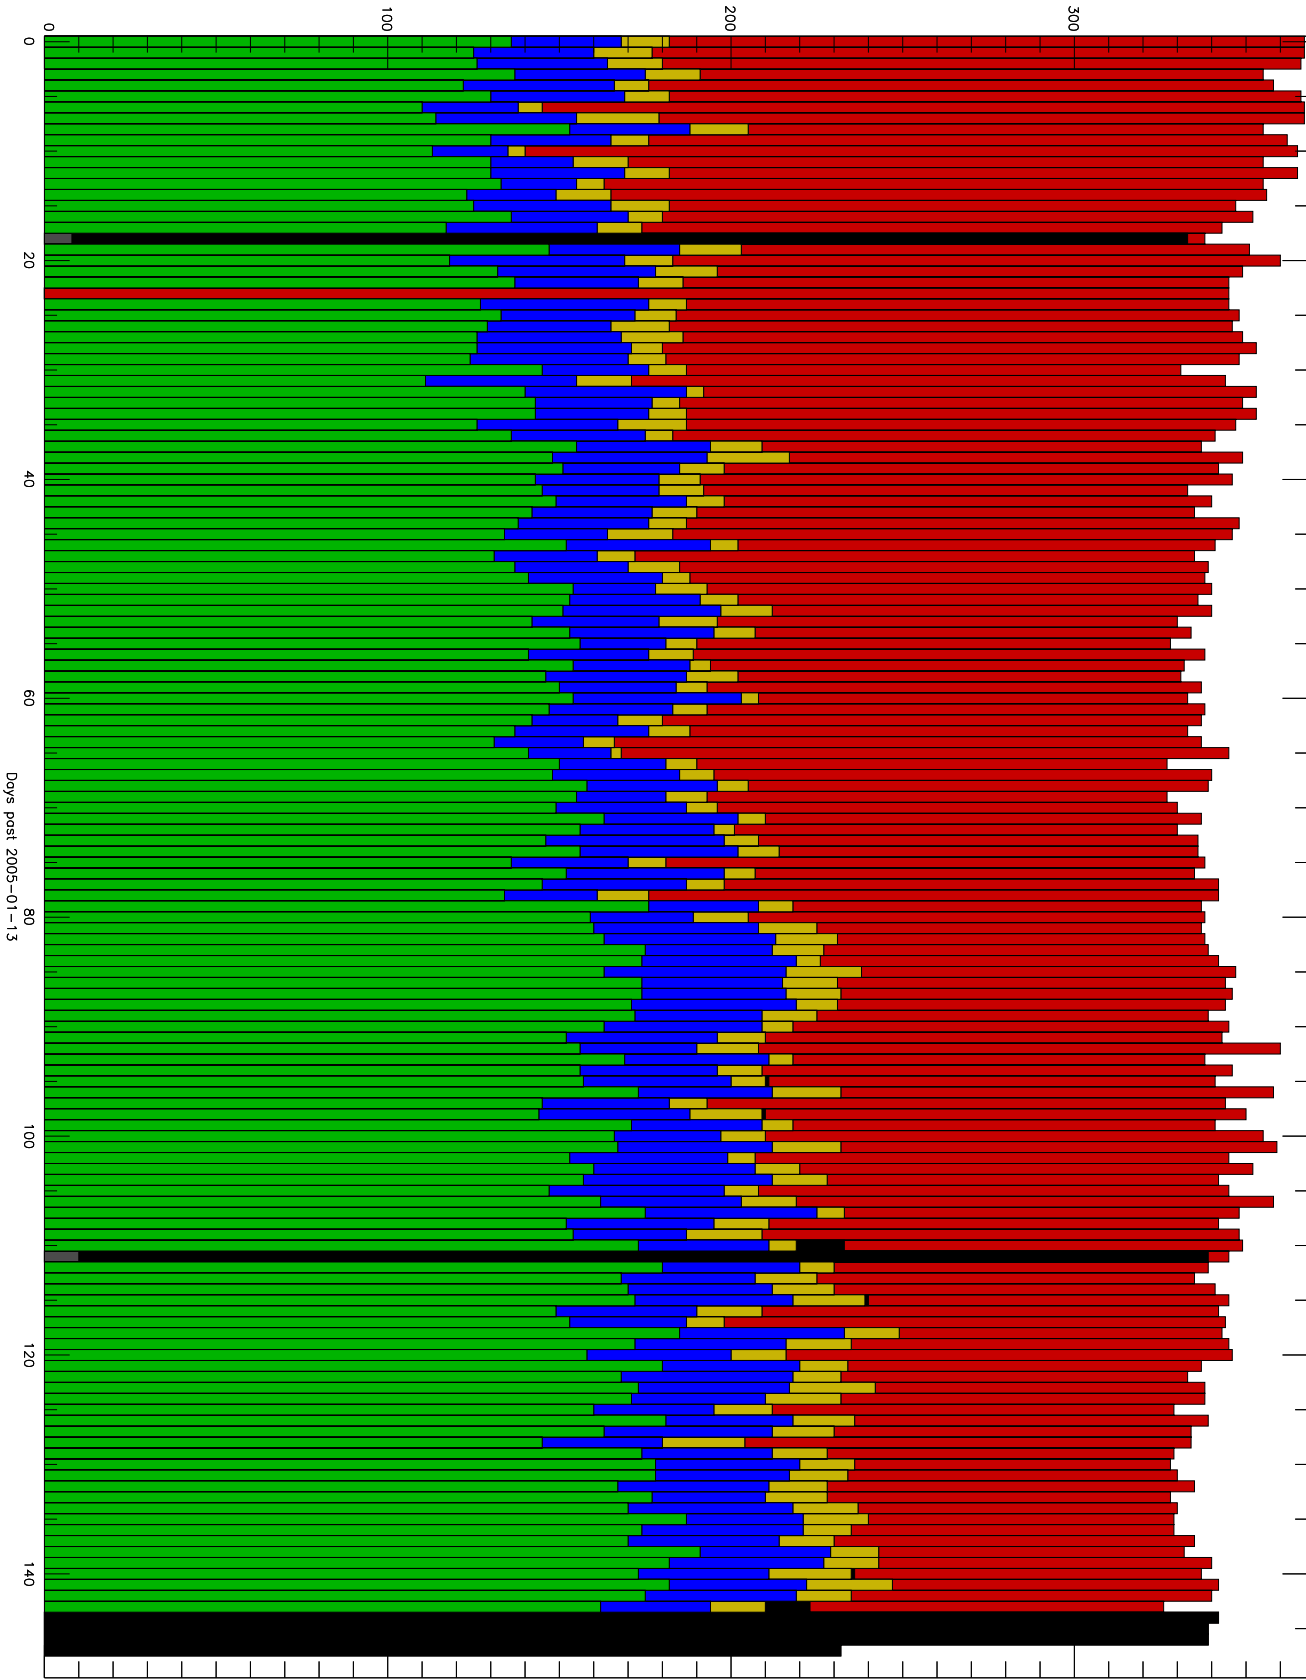

Number of occultations

GEO stats CHAMP g150c5-q2s_10Kp2N 2005-01-13 to 2005-06-11

- CAL-F
- CAL-U
- RET-F
- RET-U
- OCL-F
- OCL-U
- OCL-P