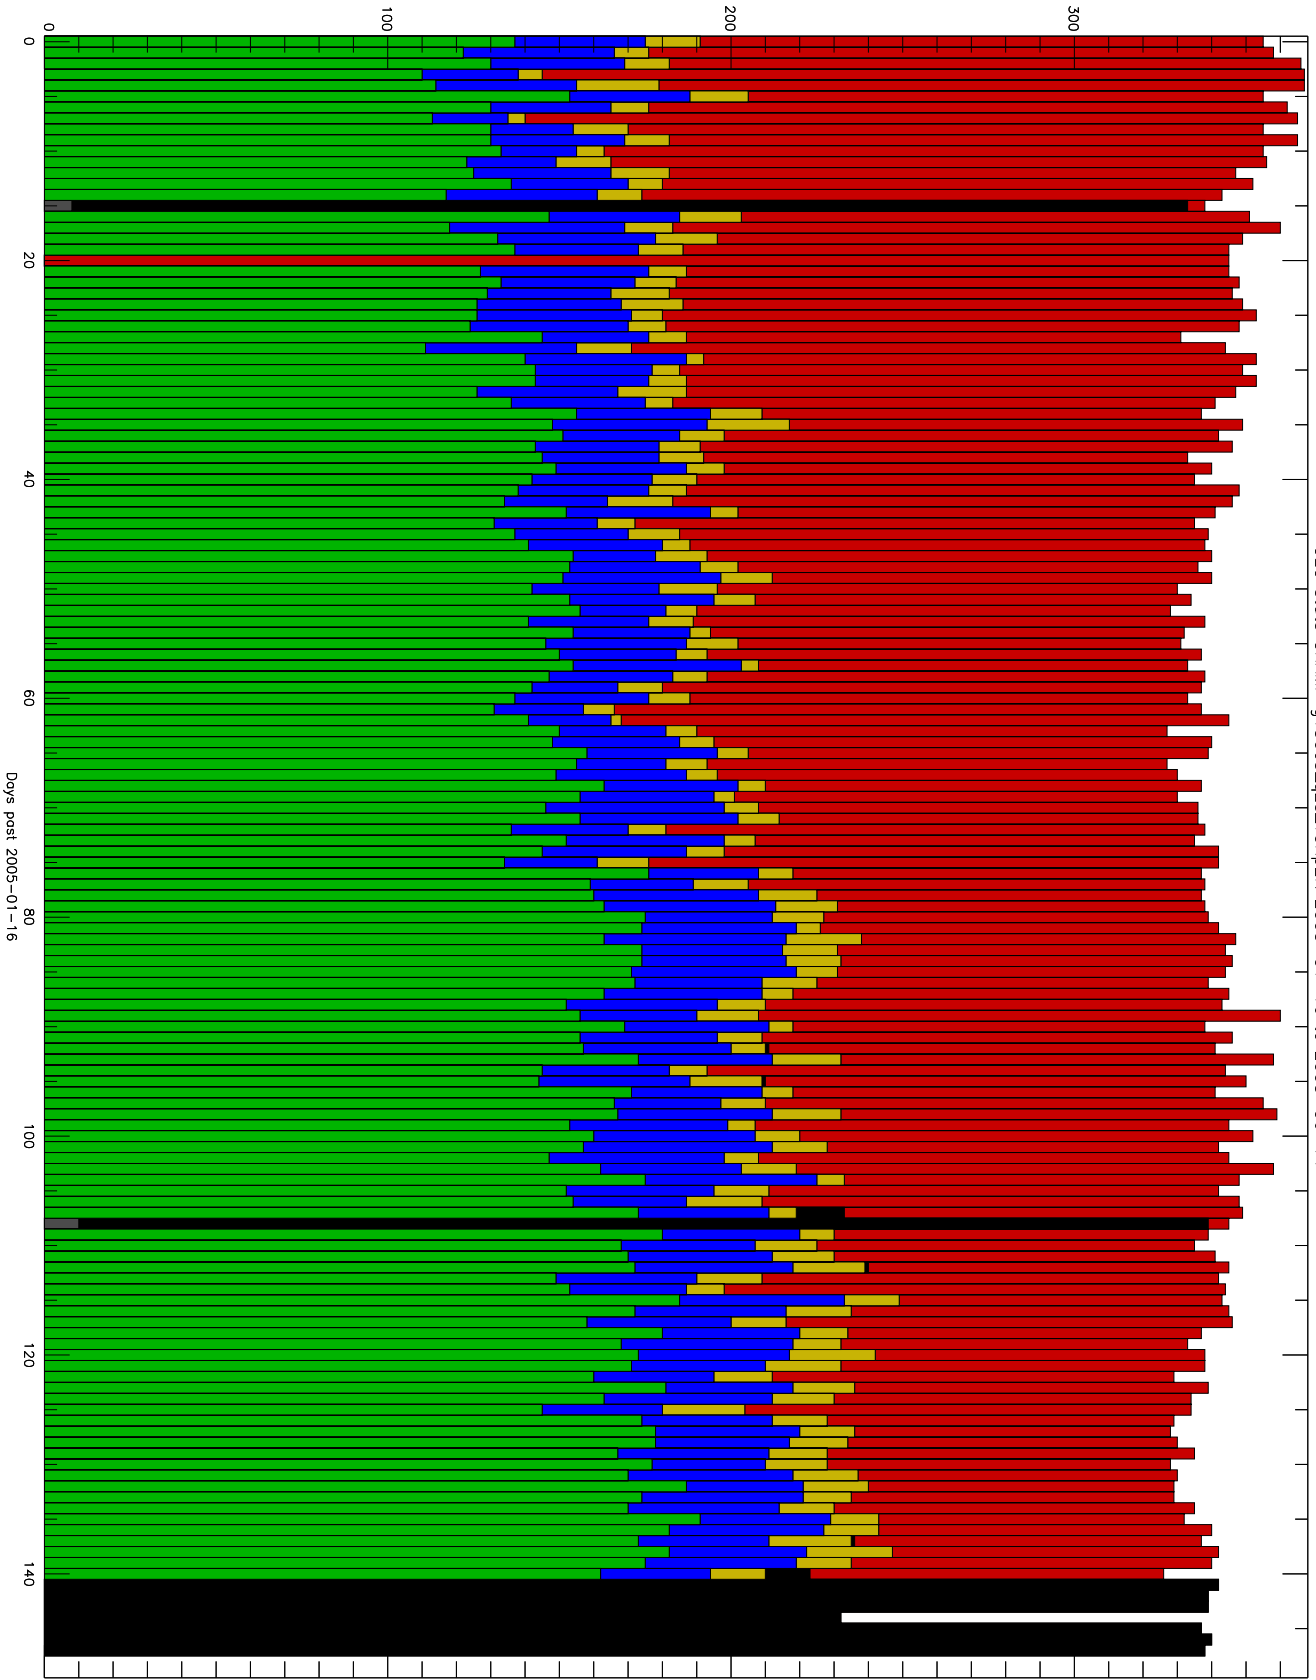

Number of occultations

GEO stats CHAMP g150c5-q2s_10Kp2N 2005-01-16 to 2005-06-14

- CAL-F
- CAL-U
- RET-F
- RET-U
- OCL-F
- OCL-U
- OCL-P