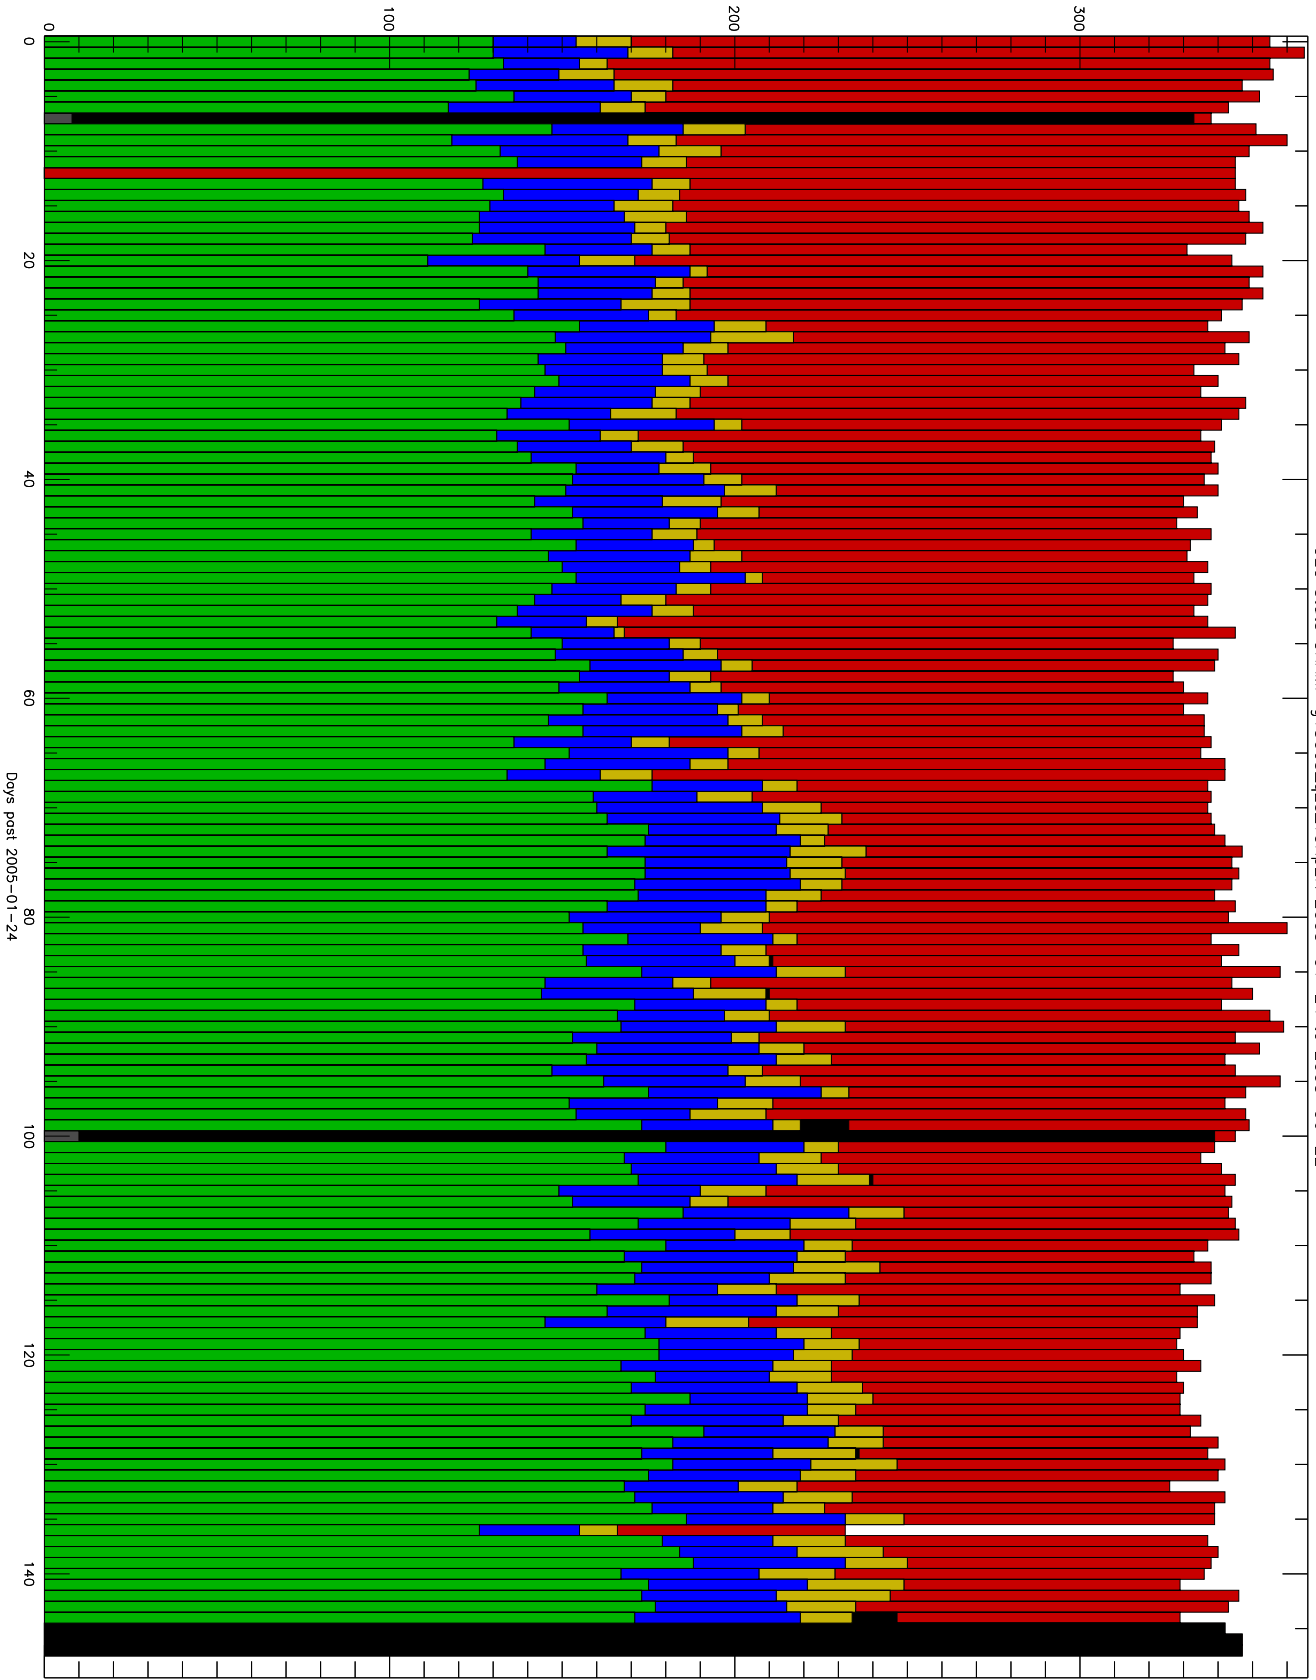

Number of occultations

GEO stats CHAMP g150c5-q2s_10kp2N 2005-01-24 to 2005-06-22

- CAL-F
- CAL-U
- RET-F
- RET-U
- OCL-F
- OCL-U
- OCL-P