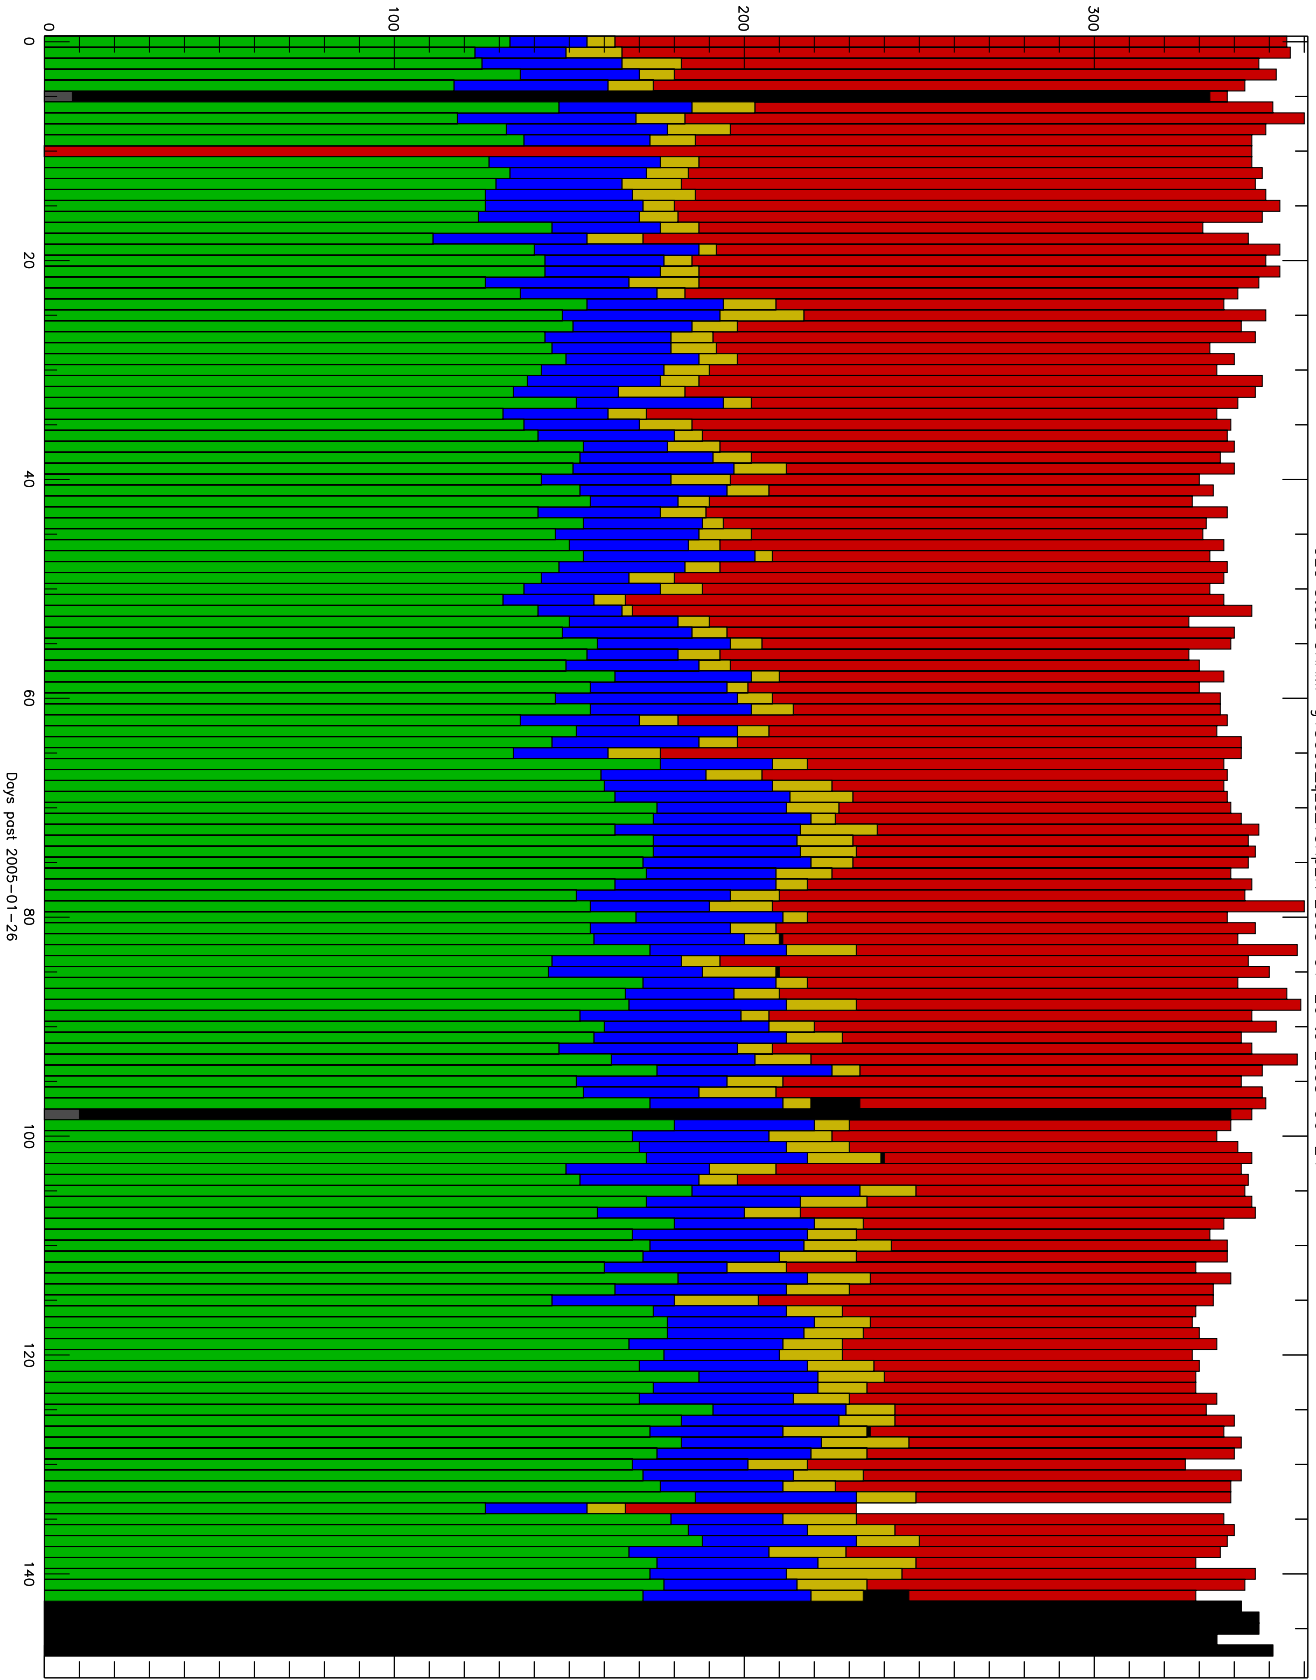

Number of occultations

GEO stats CHAMP g150c5-q2s\_10Kp2N 2005-01-26 to 2005-06-24

- CAL-F
- CAL-U
- RET-F
- RET-U
- OCL-F
- OCL-U
- OCL-P