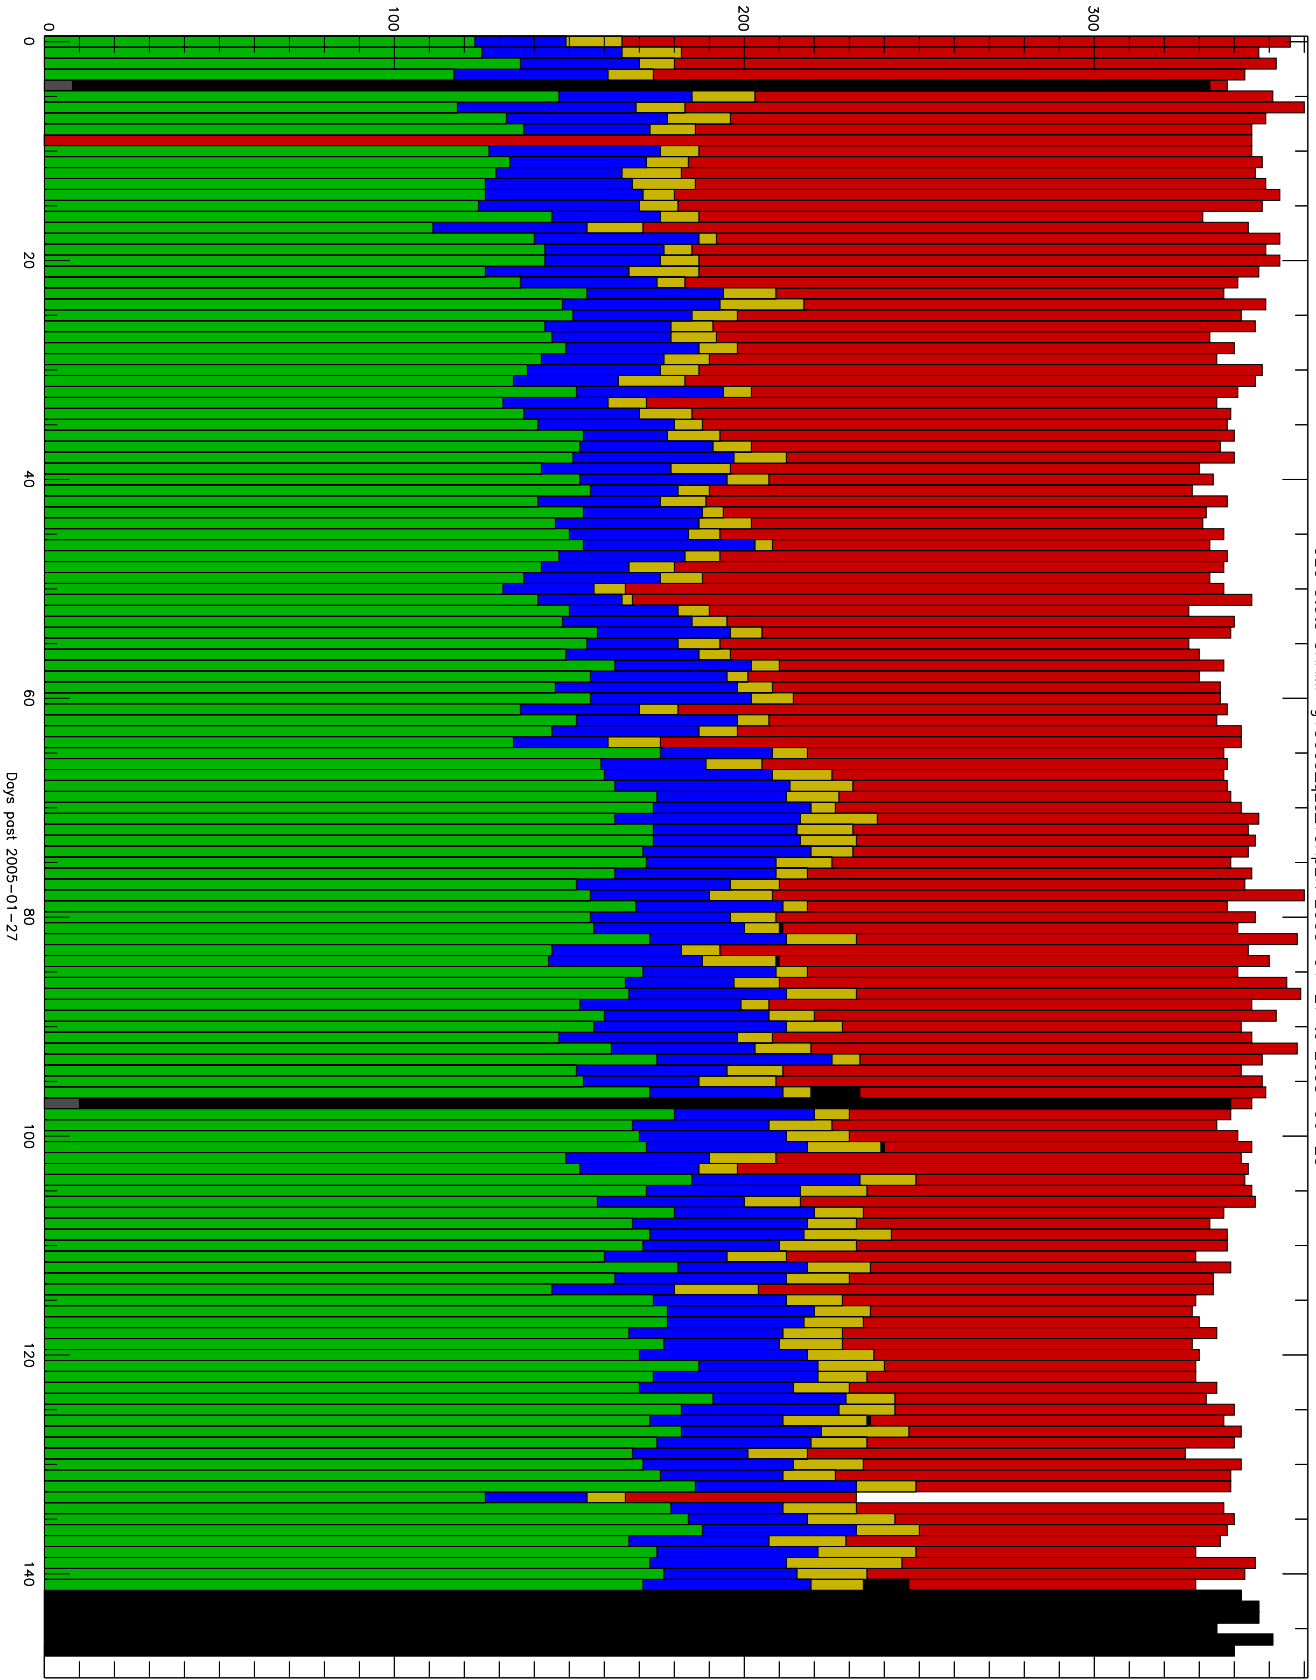

Number of occultations

GEO stats CHAMP g150c5-q2s_10Kp2N 2005-01-27 to 2005-06-25

- CAL-F
- RET-F
- RET-U
- OCL-F
- OCL-U
- OCL-P