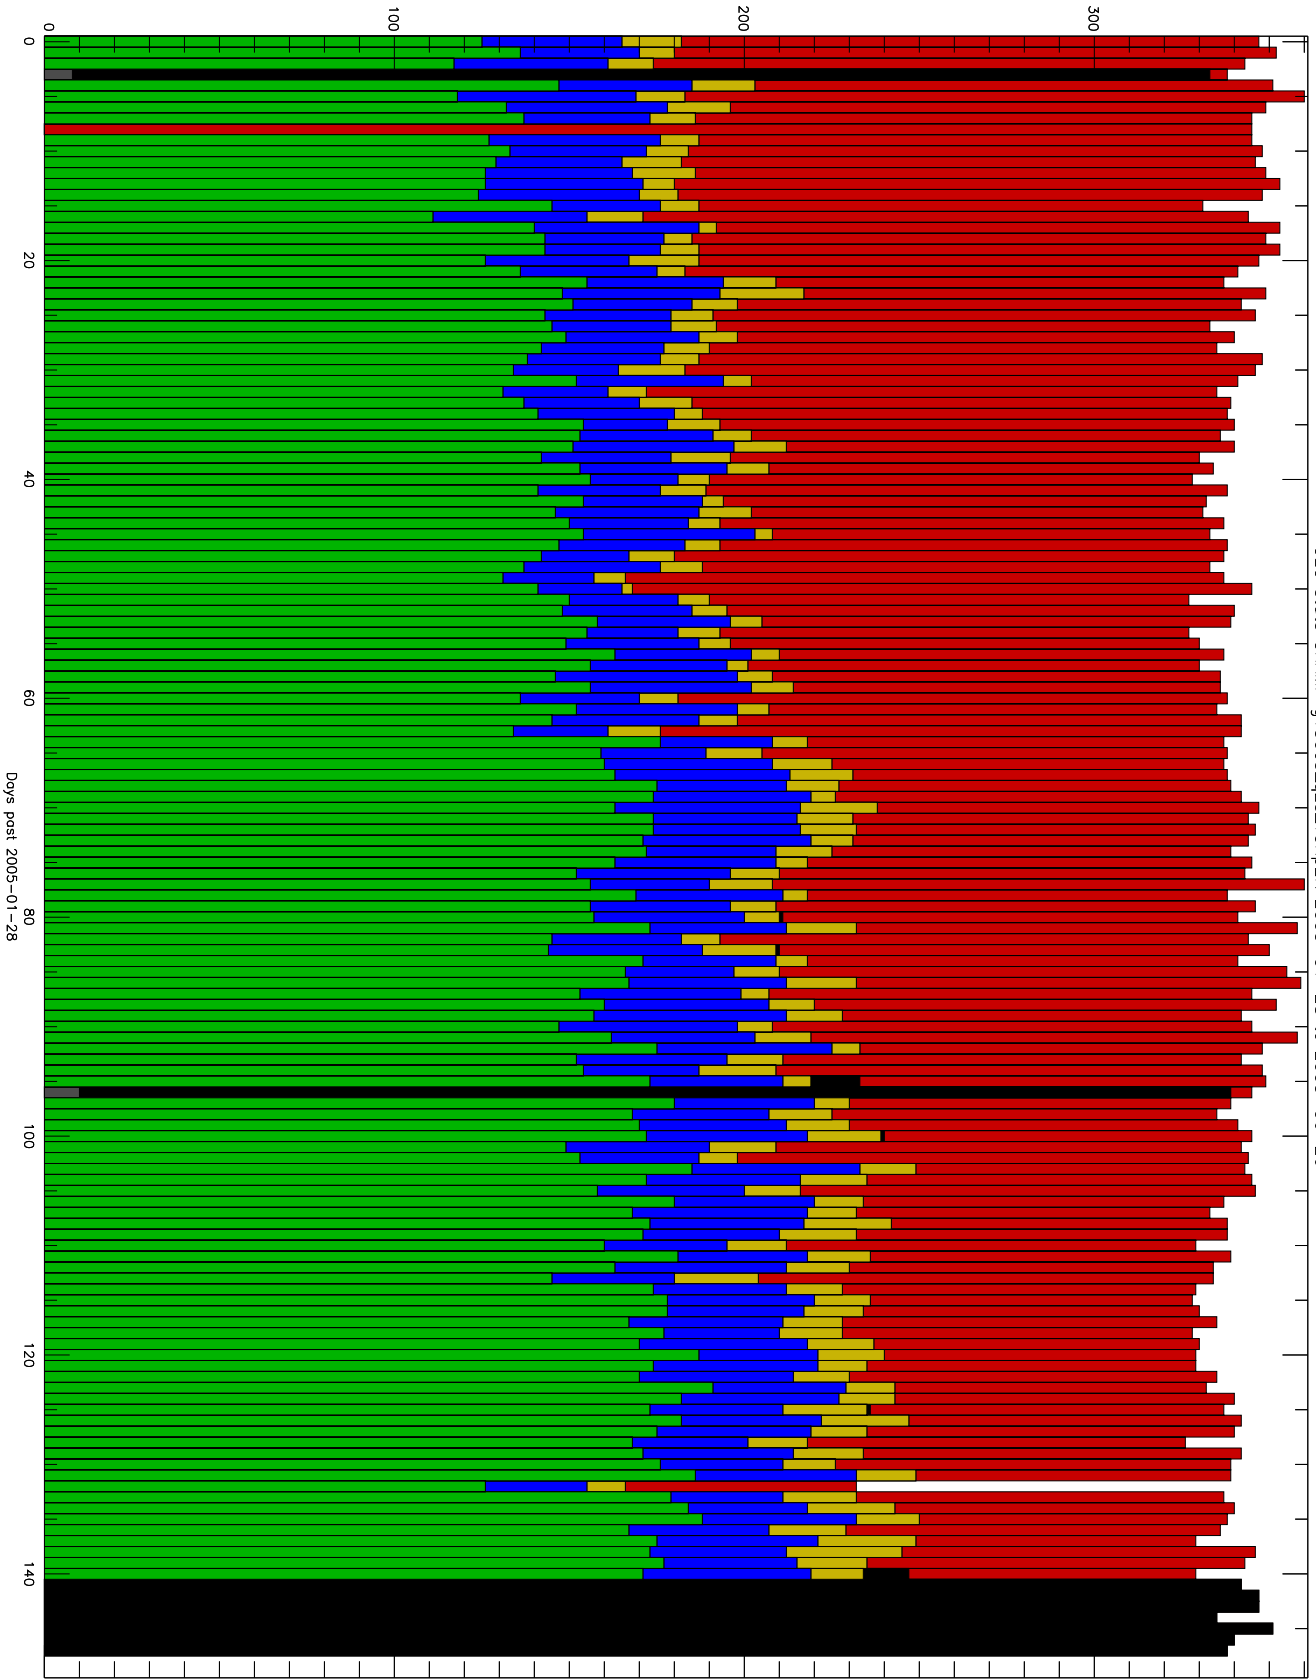

Number of occultations

GEO stats CHAMP g150c5-q2s_10Kp2N 2005-01-28 to 2005-06-26

- CAL-F
- RET-F
- RET-U
- OCL-F
- OCL-U
- OCL-P