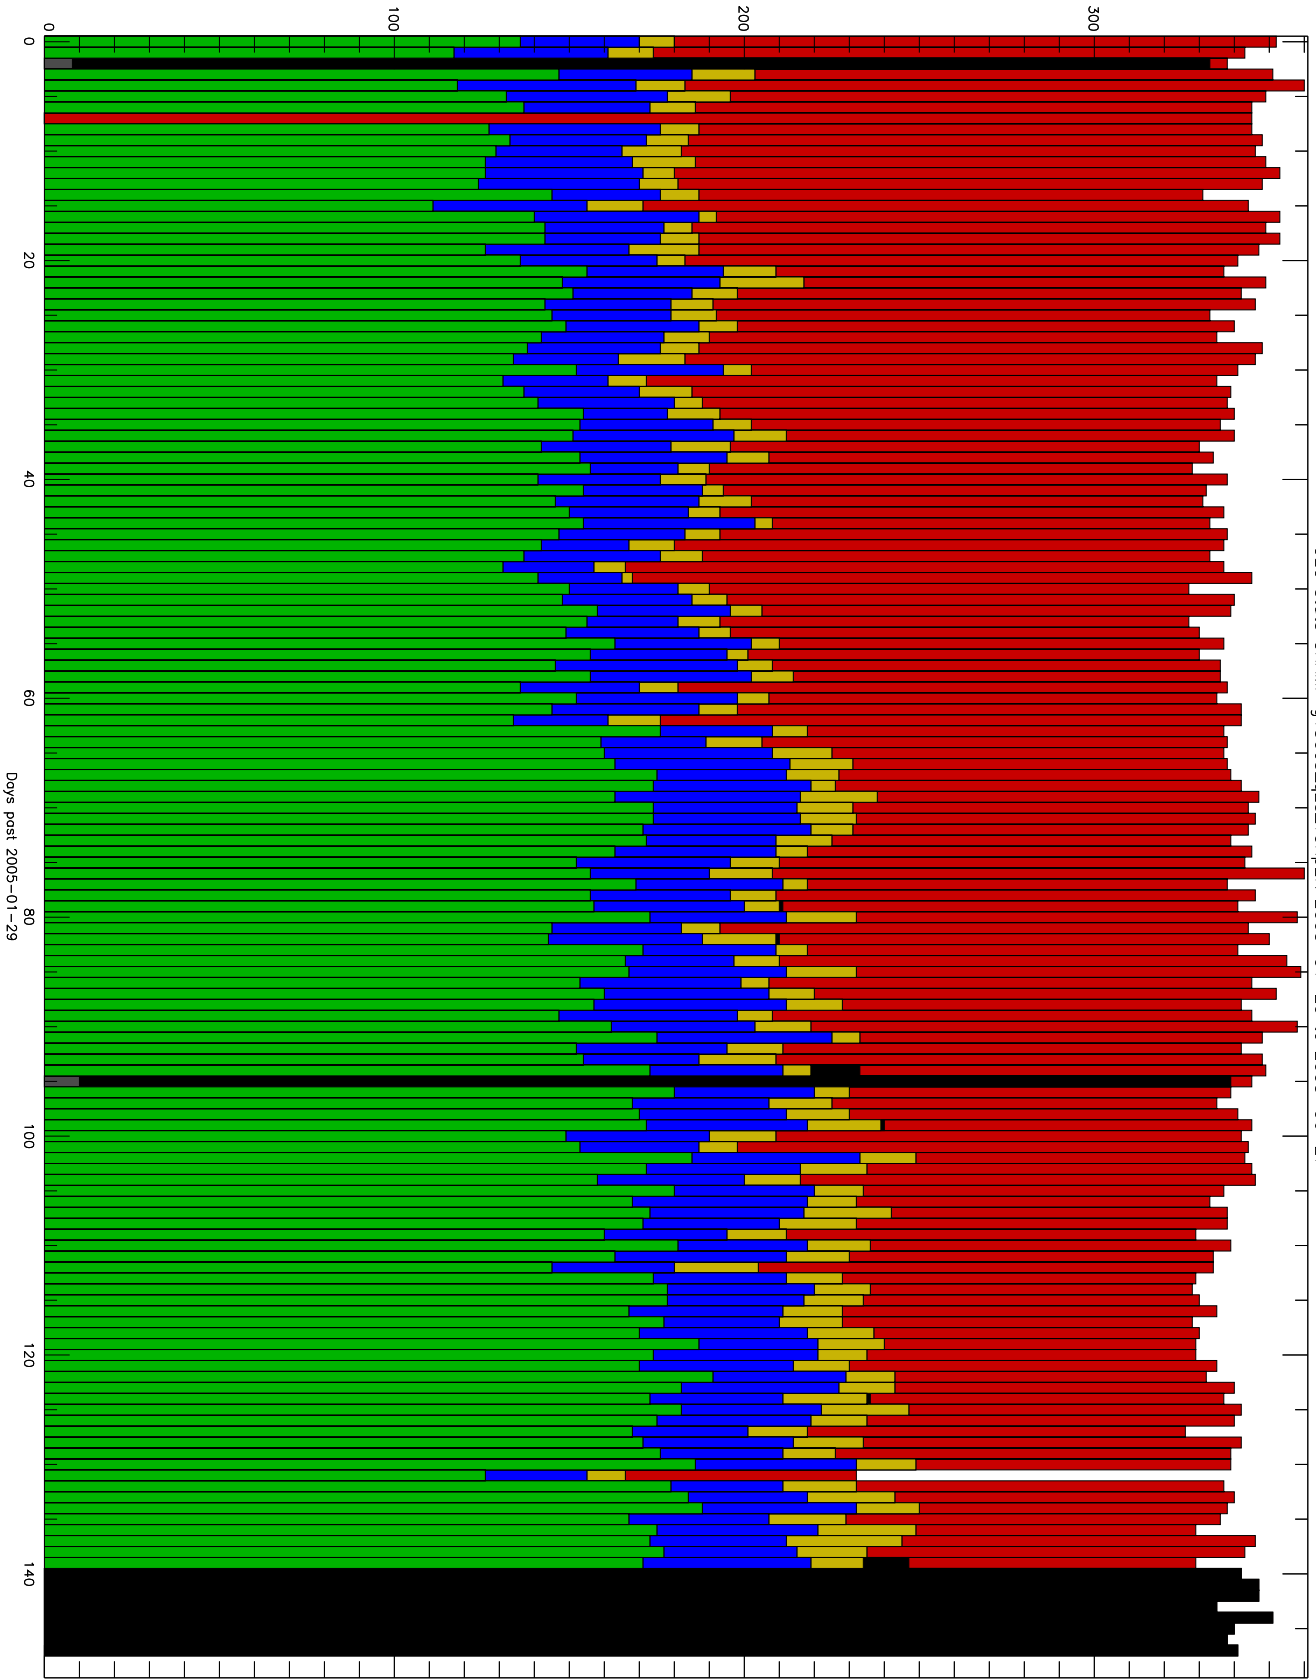

Number of occultations

GEO stats CHAMP g150c5-q2s_10Kp2N 2005-01-29 to 2005-06-27

- CAL-F
- CAL-U
- RET-F
- RET-U
- OCL-F
- OCL-U
- OCL-P