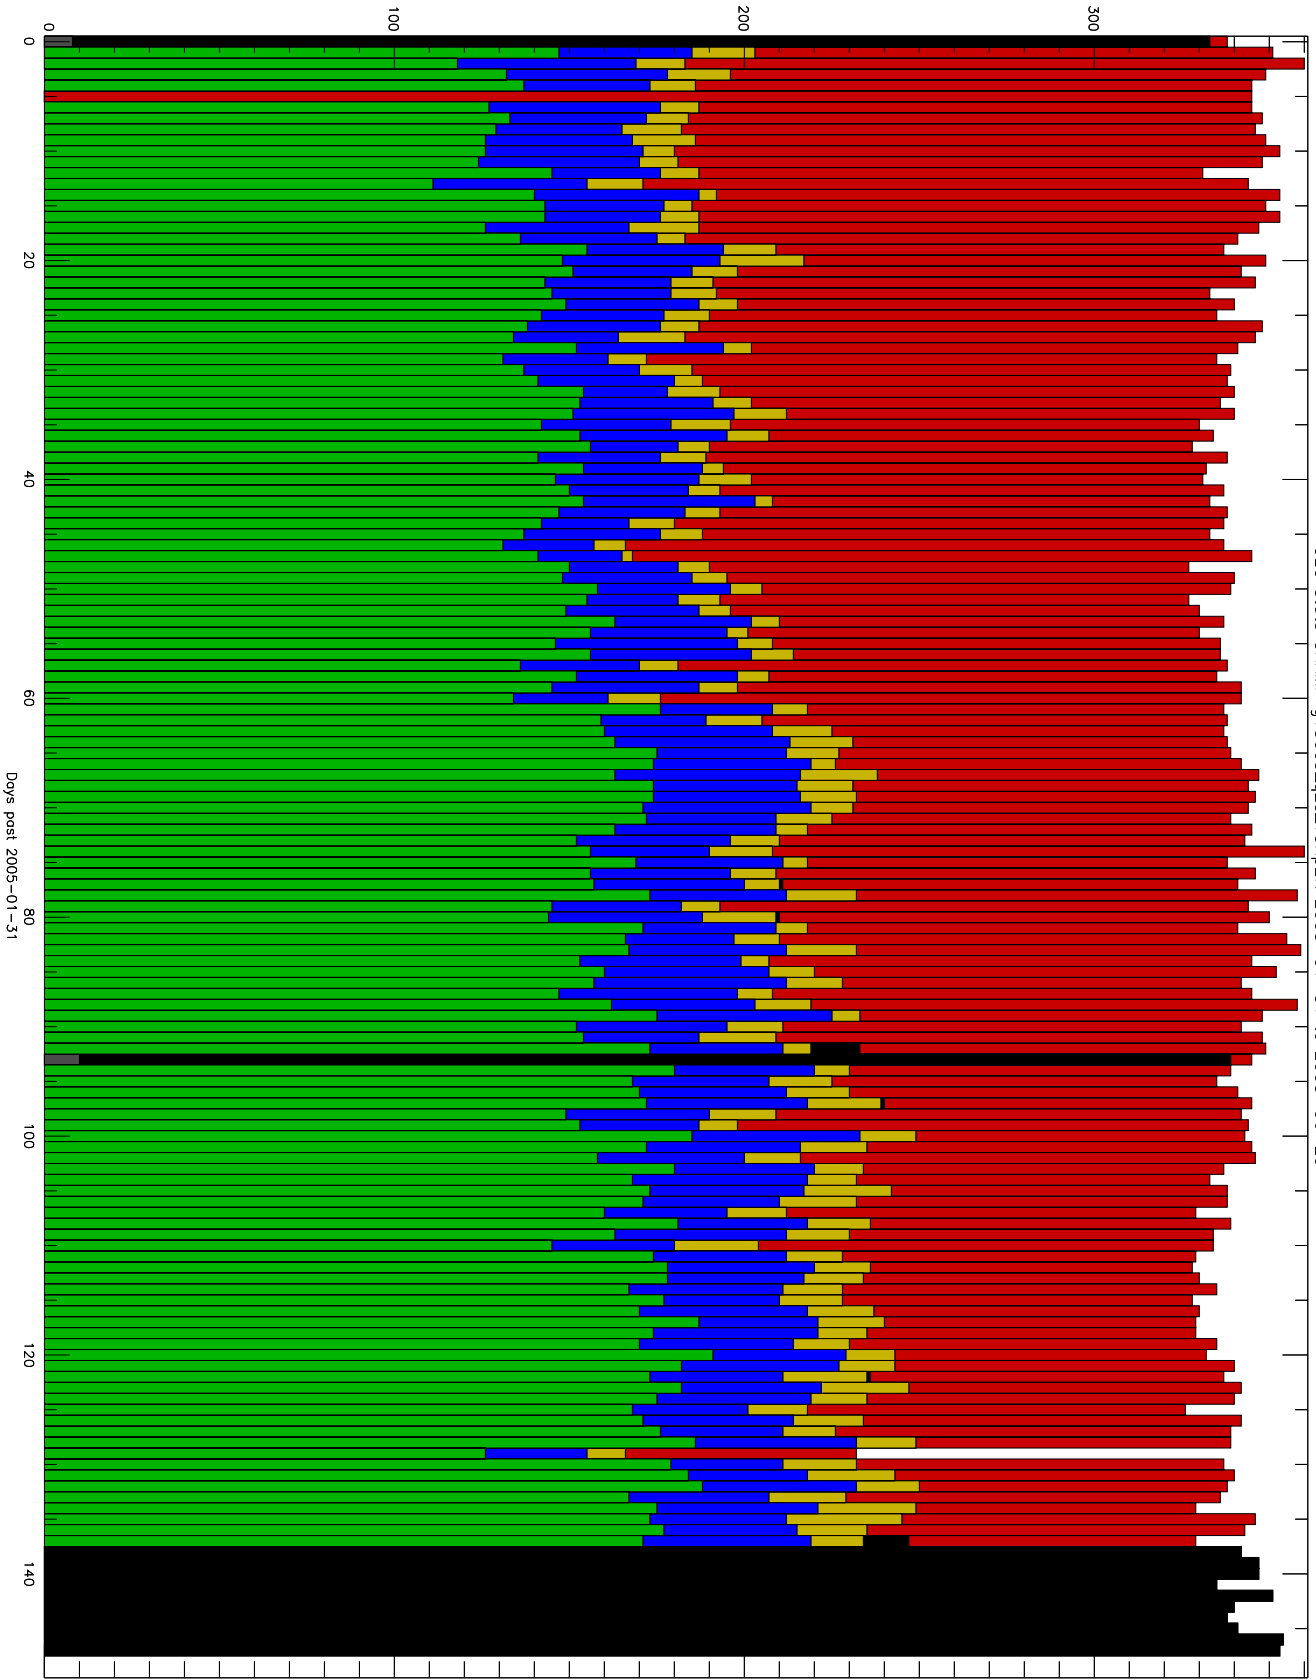

Number of occultations

GEO stats CHAMP g150c5-q2s\_10Kp2N 2005-01-31 to 2005-06-29

- CAL-F
- RET-F
- RET-U
- OCL-F
- OCL-U
- OCL-P