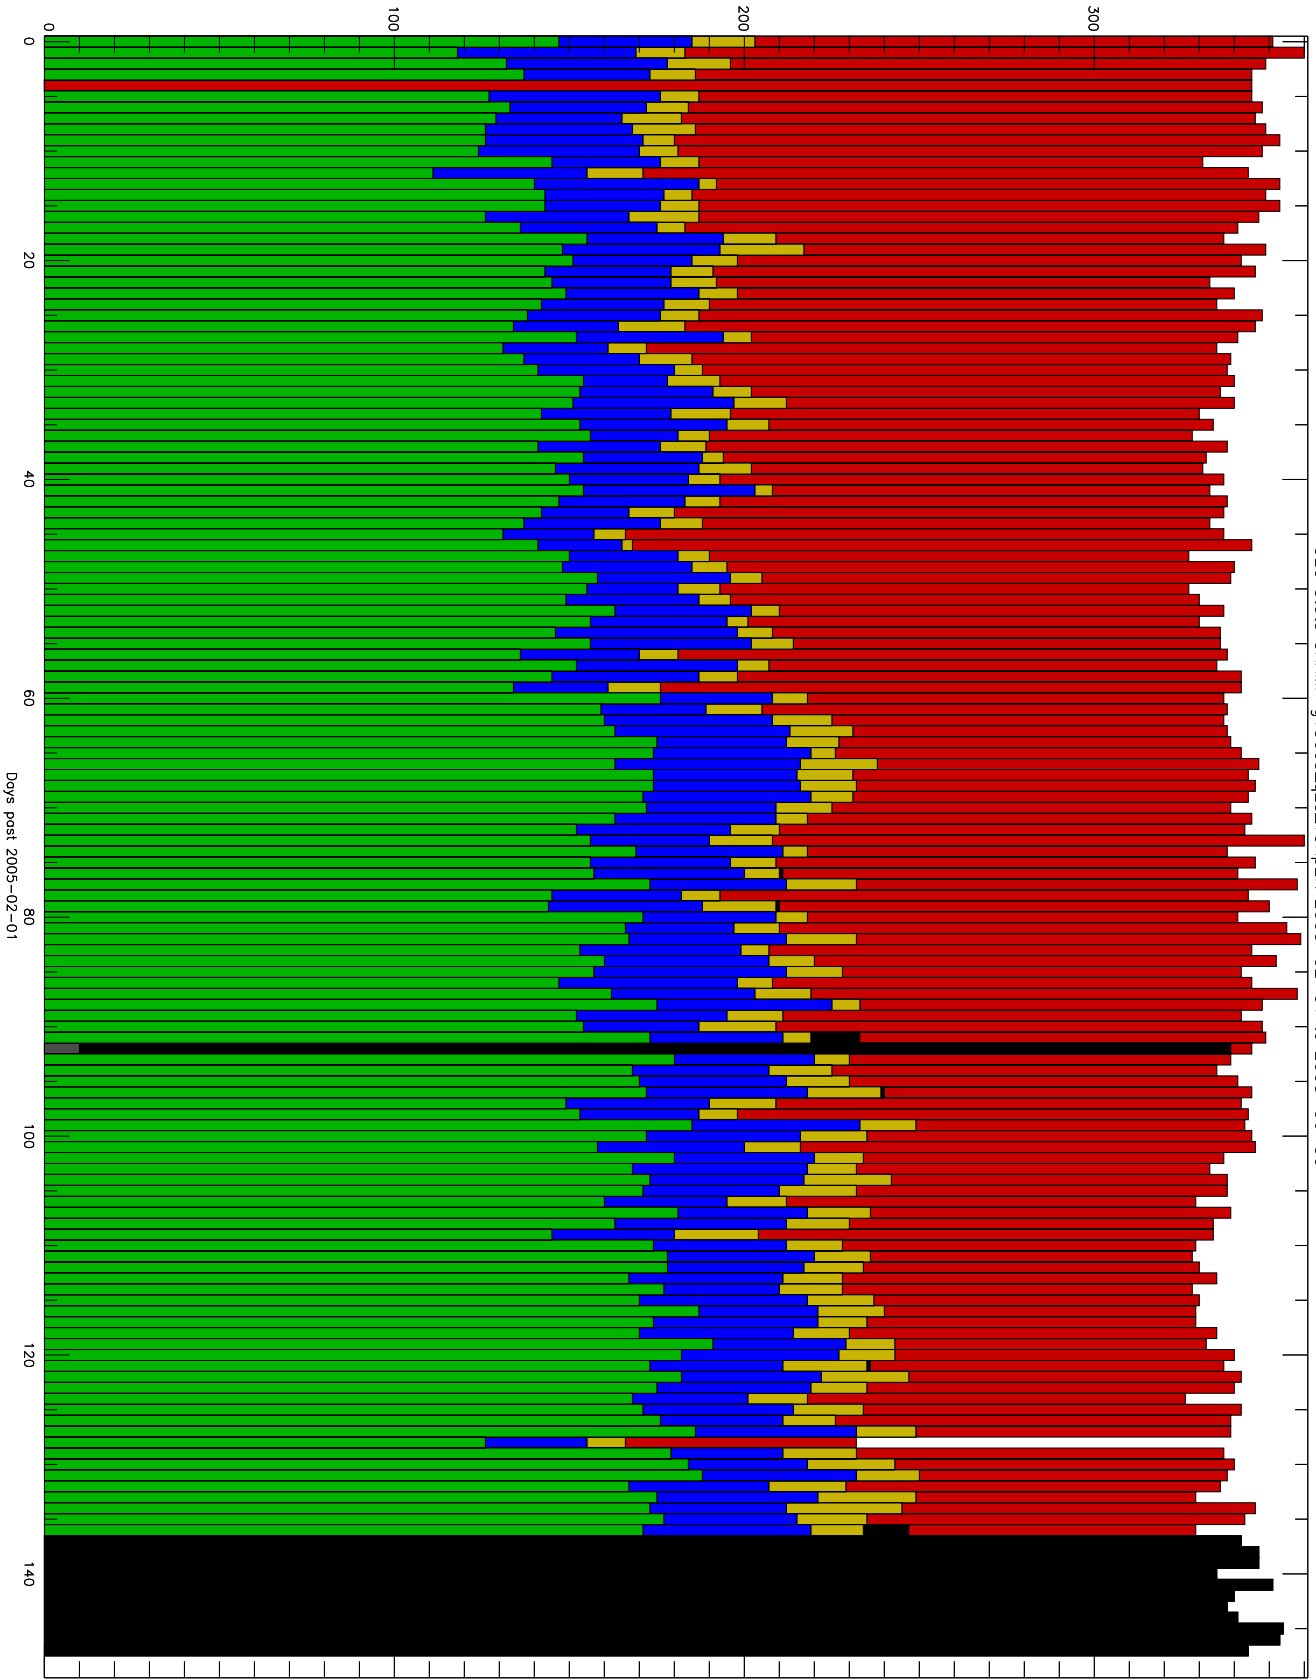

Number of occultations

GEO stats CHAMP g150c5-q2s_10kp2N 2005-02-01 to 2005-06-30

- CAL-F
- CAL-U
- RET-F
- RET-U
- OCL-F
- OCL-U
- OCL-P