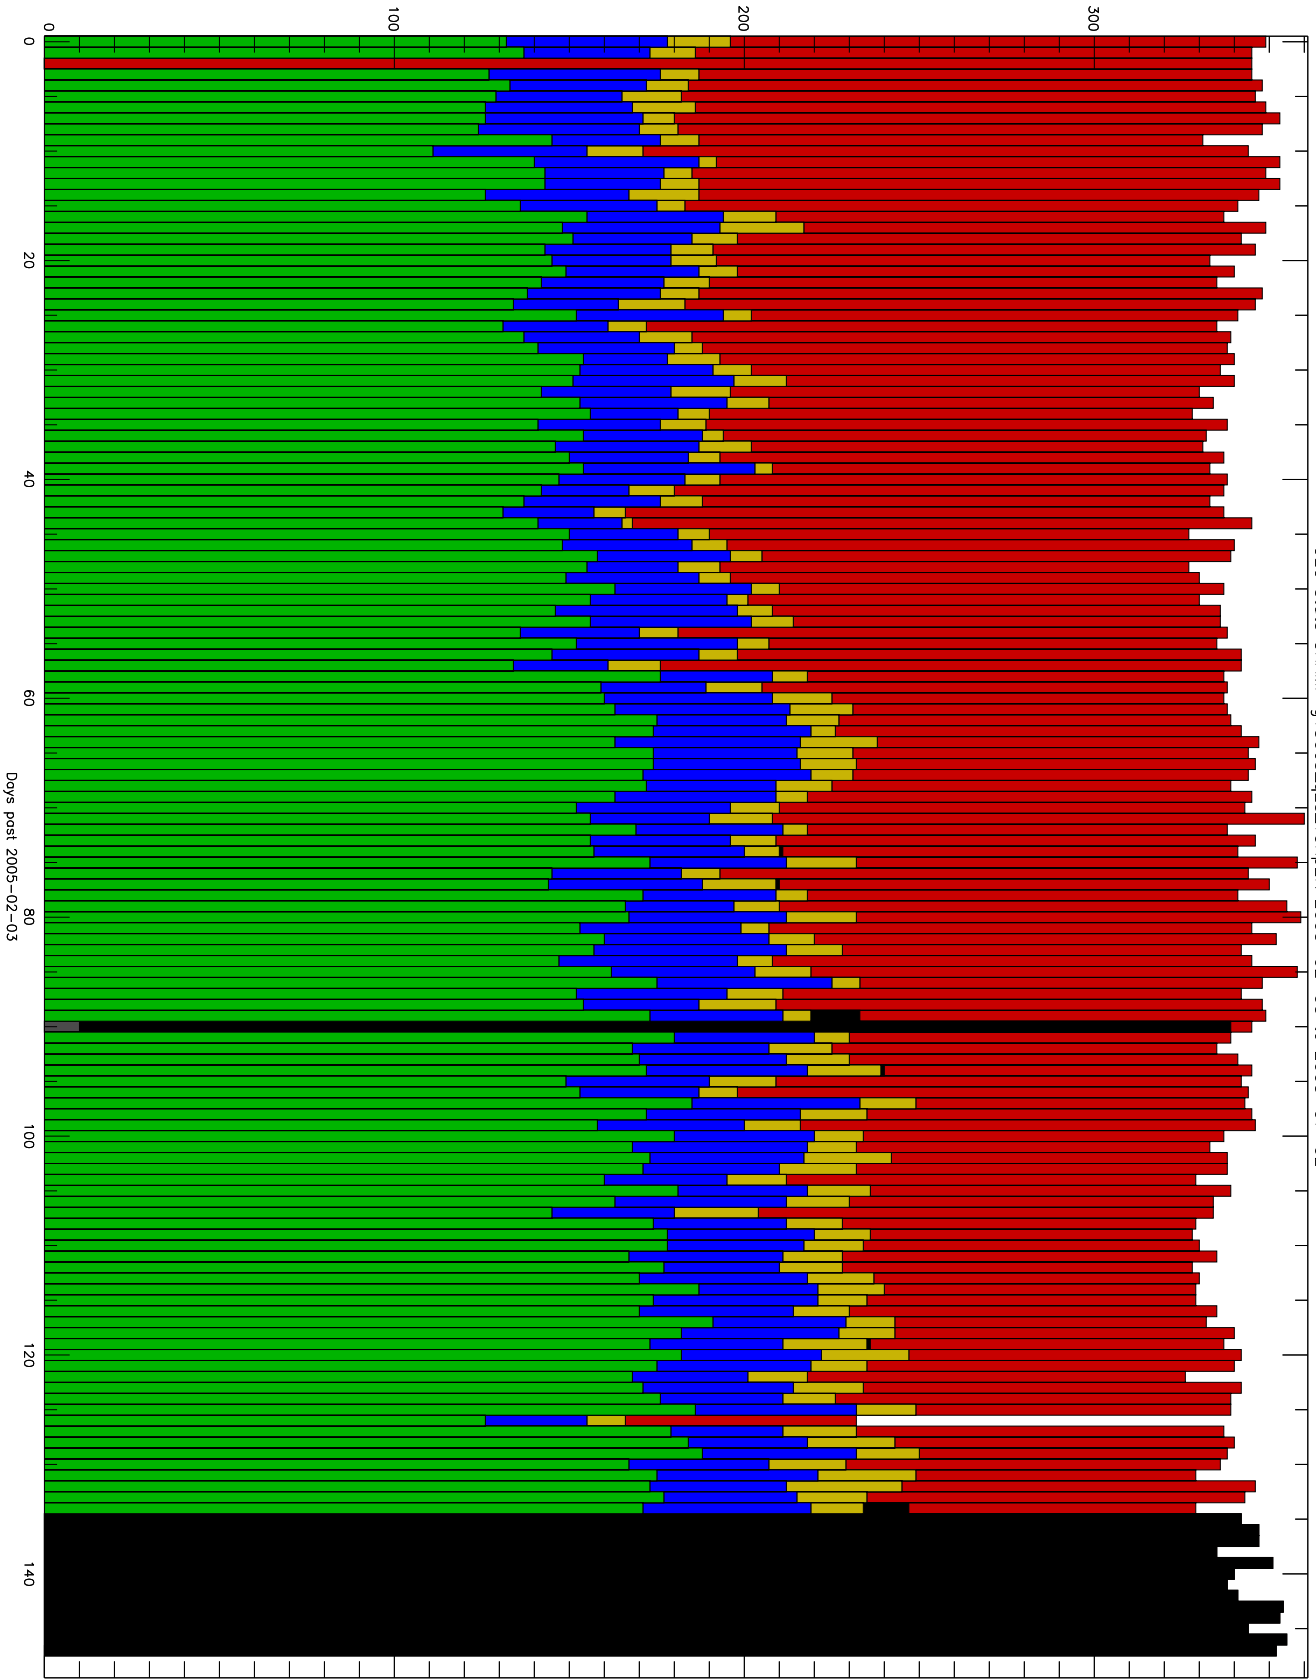

Number of occultations

GEO stats CHAMP g150c5-q2s_10kp2N 2005-02-03 to 2005-07-02

- CAL-F
- CAL-U
- RET-F
- RET-U
- OCL-F
- OCL-U
- OCL-P