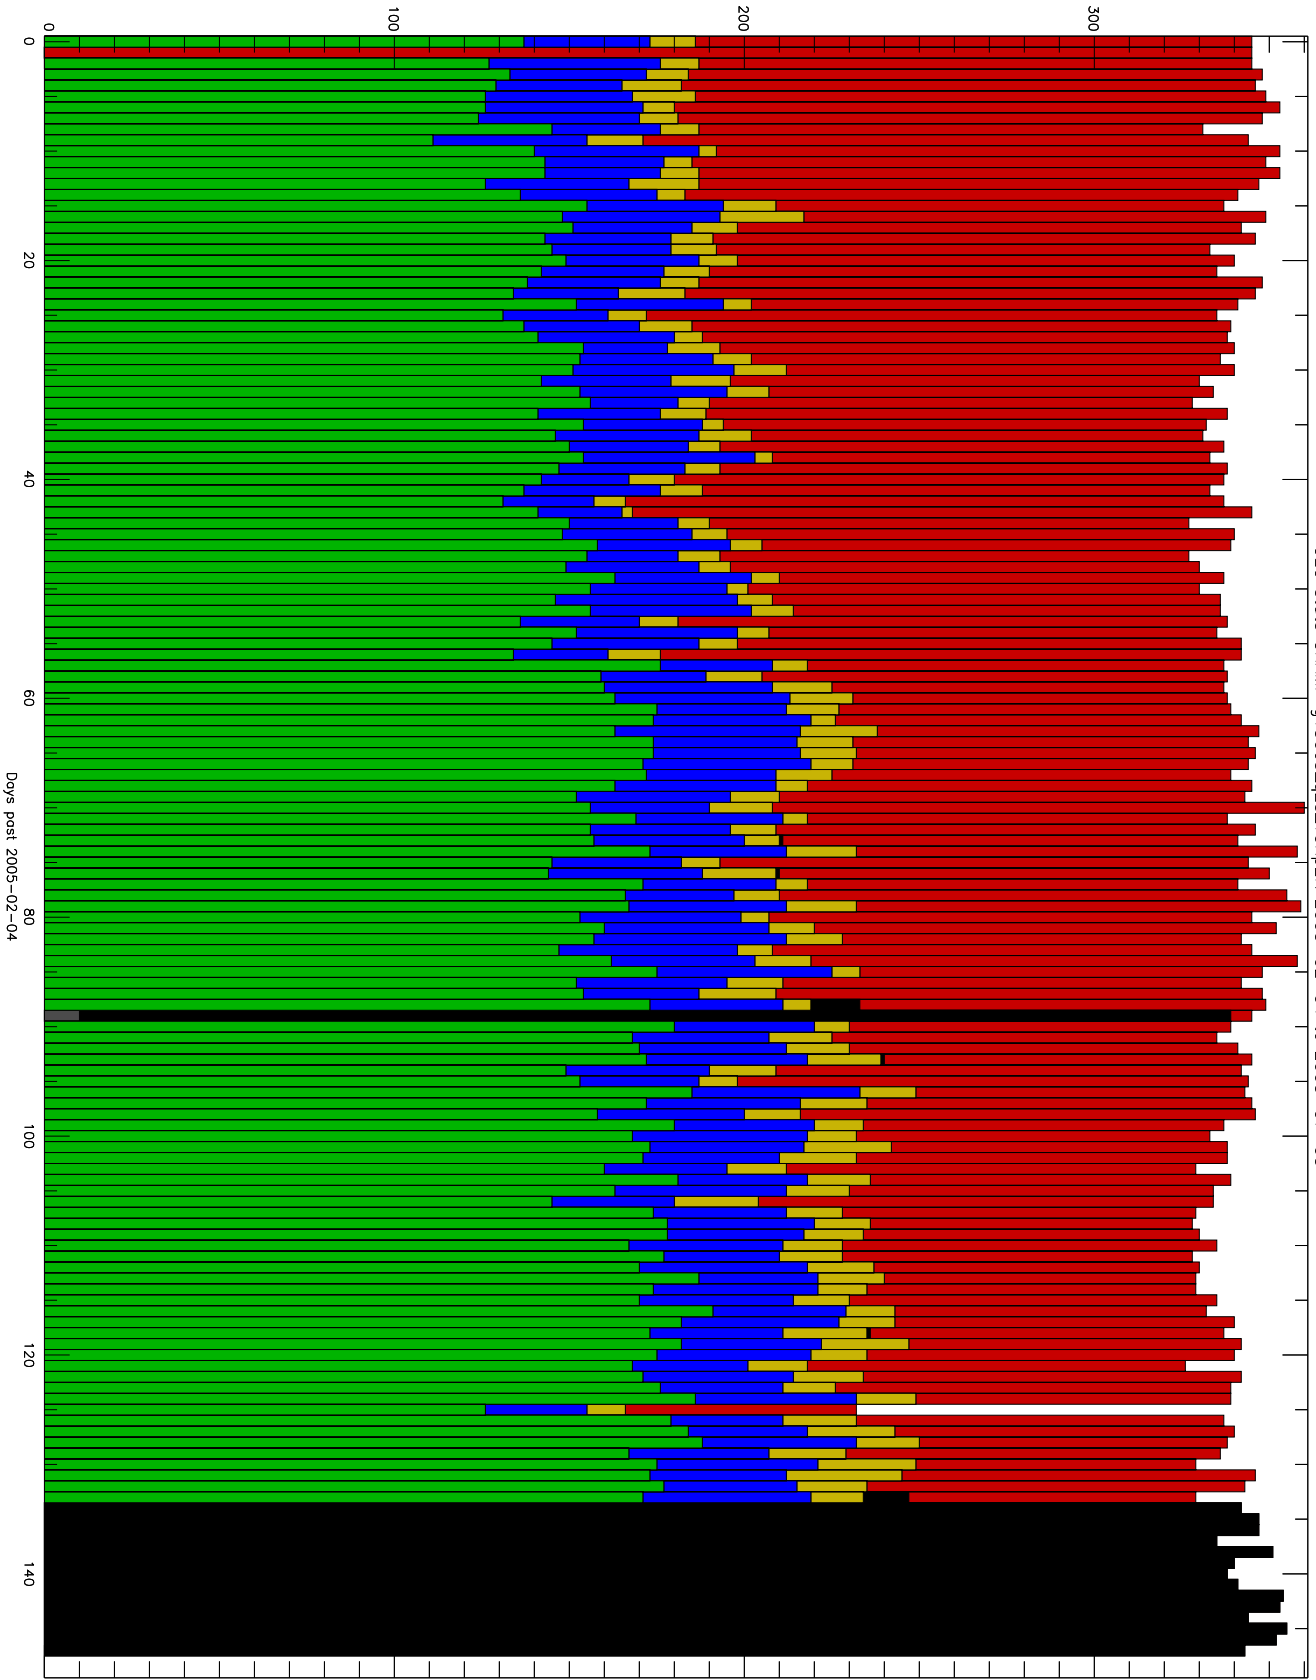

Number of occultations

GEO stats CHAMP g150c5-q2s_10kp2N 2005-02-04 to 2005-07-03

- CAL-F
- CAL-U
- RET-F
- RET-U
- OCL-F
- OCL-U
- OCL-P