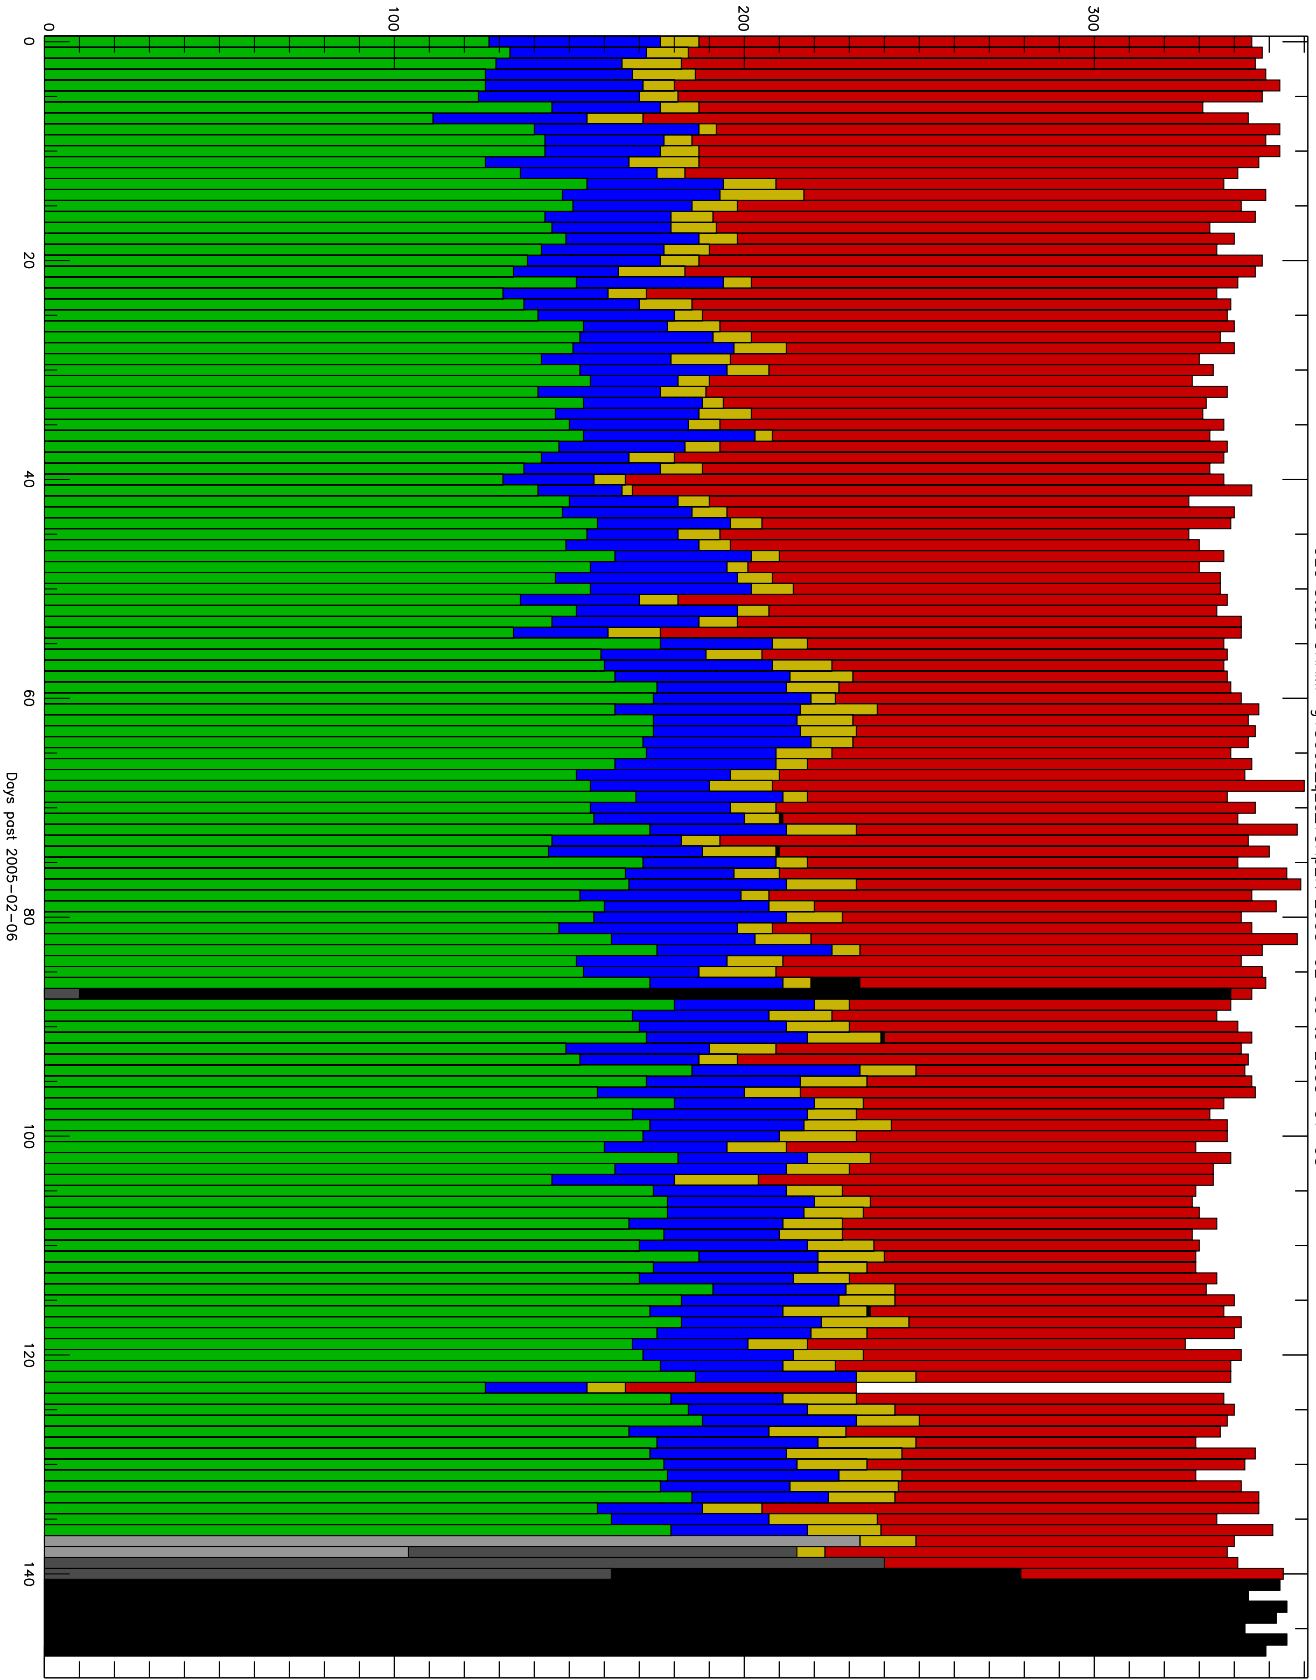

Number of occultations

GEO stats CHAMP g150c5-g2s\_10Kp2N 2005-02-06 to 2005-07-05

- CAL-F
- CAL-U
- RET-F
- RET-U
- OCL-F
- OCL-U
- OCL-P