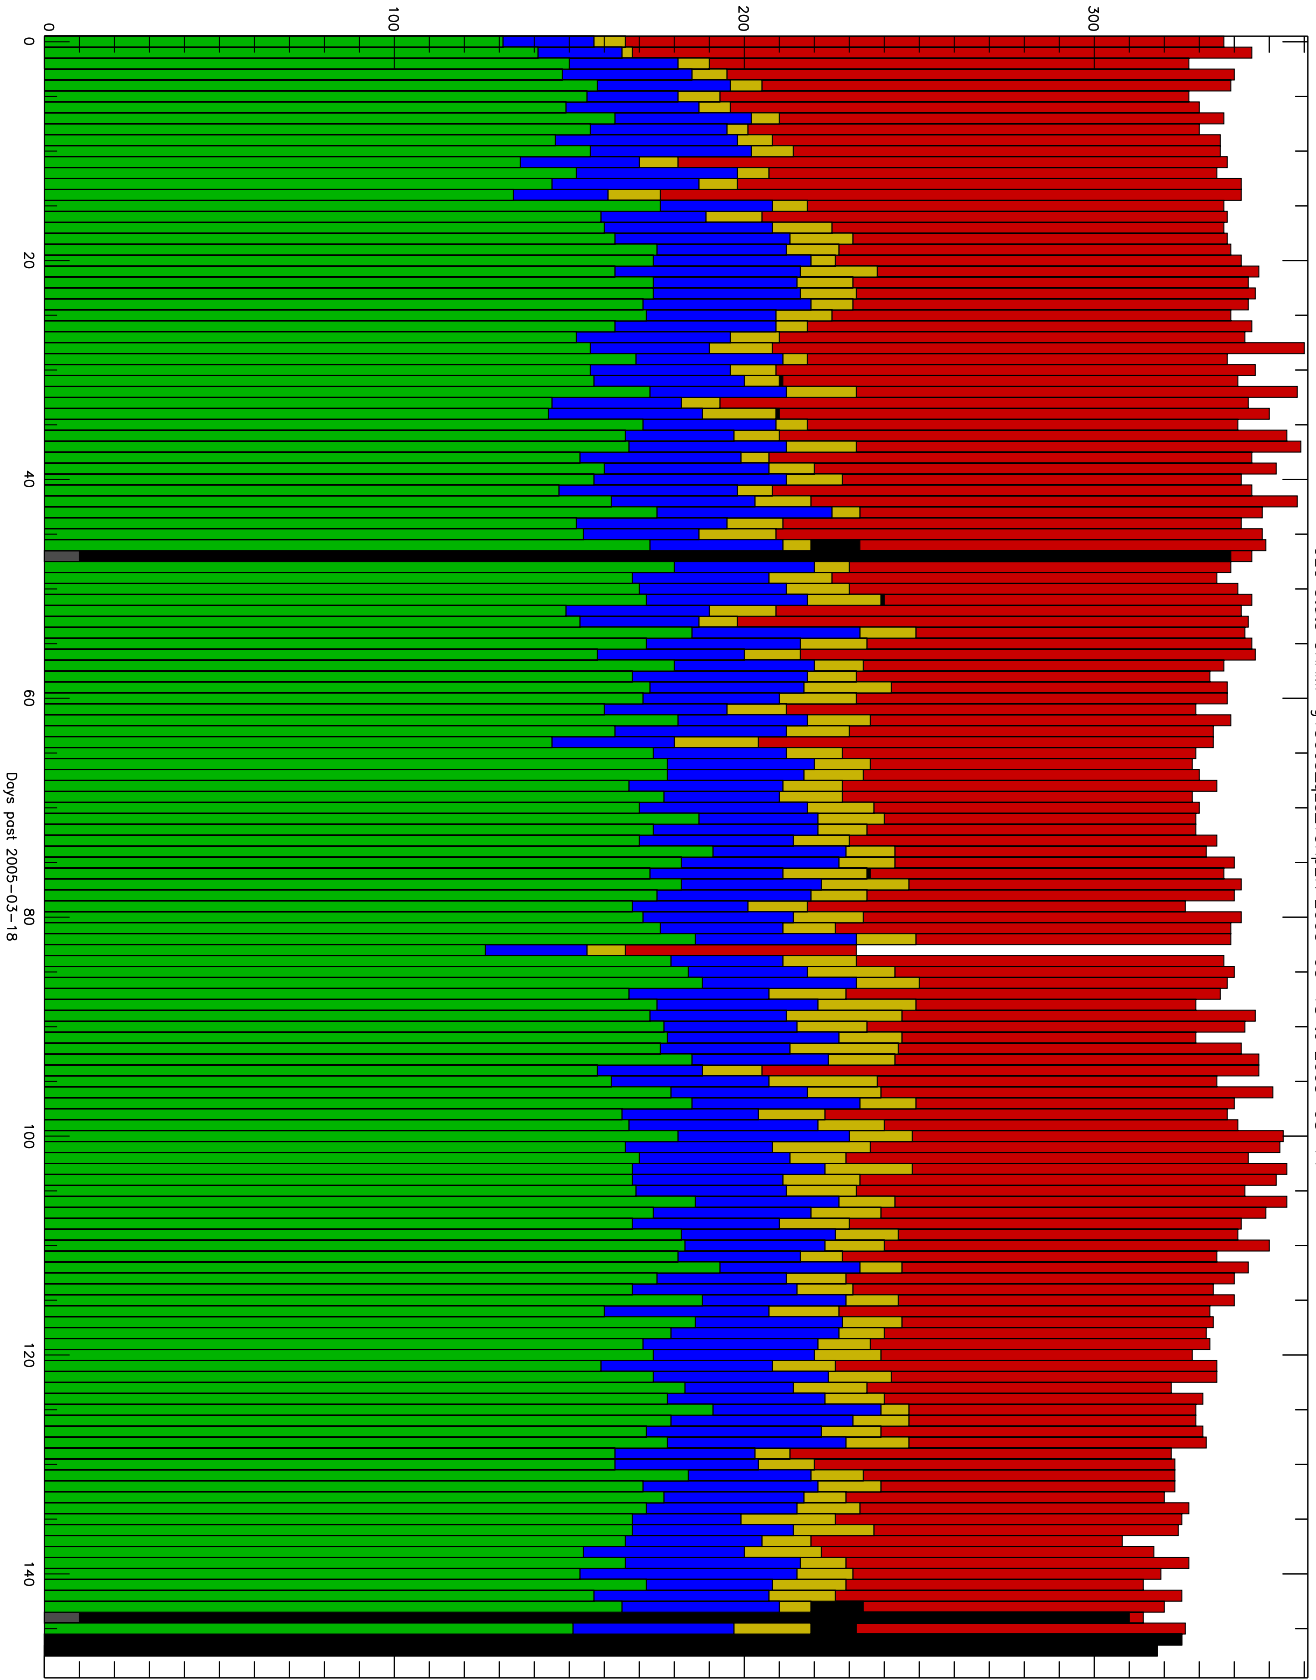

Number of occultations

GEO stats CHAMP g150c5-q2s_10kp2N 2005-03-18 to 2005-08-14

- CAL-F
- CAL-U
- RET-F
- RET-U
- OCL-F
- OCL-U
- OCL-P